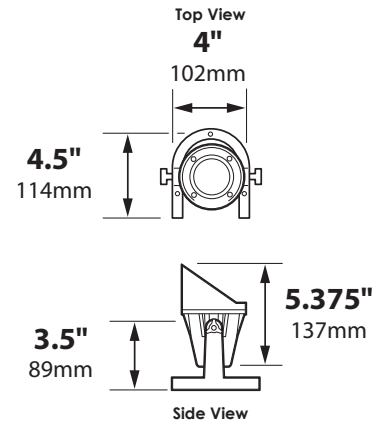

Dimensions Shown with AC and AB Angle Cap / Angle Bracket

SPECIFICATIONS

INTERNALS	VOLTAGE WIRING	12V: Standard 15FT Power Cord Wire 18/2, SJTW-WR-BK (Power with magnetic transformer)
	LIQUID TIGHT	PG9 nickel plated brass liquid fitting
	GASKET	U-seal black silicone gasket, 2.28" OD
	CONNECTOR	Terminal parallel, non-insulated, 16-14 AWG
EXTERNALS	MATERIALS	C27200 cast brass body, cap, aim bracket (optional)
	KNOB (FOR AB)	X2 Black thermoset 3 arm knobs, 0.5" #10-32 18-8/304 stainless steel stud
	LENS	Clear tempered flat glass, 2.18" OD x 0.125" THK, ± 0.03"
	FINISH (See page 3, For more options)	Brass: Standard unfinished
	LISTINGS	IP68. UL676. MADE IN THE USA

FOCUS INDUSTRIES INC.
25301 COMMERCENTRE DRIVE
LAKE FOREST, CA. 92630
949.830.1350 | TOLL FREE: 888.882.1350
WWW.FOCUSINDUSTRIES.COM

DESIGNED.
MANUFACTURED.
IN THE USA.