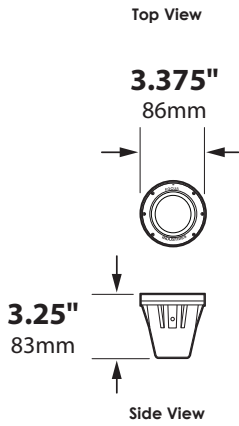

SL33 UNDERWATER LIGHT

SL33

PROJECT:

TYPE:

DATE:

CATALOG NUMBER:

DIMENSIONS

Dimensions Shown Standard Fixture Flat Cap (Standard)