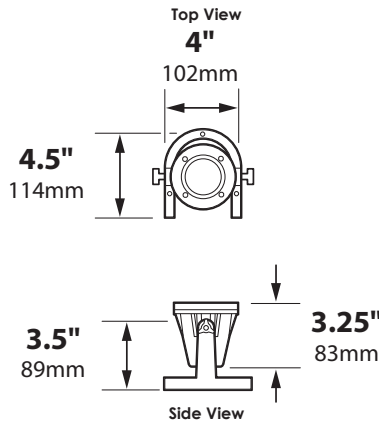

Dimensions Shown with AB Aiming Bracket