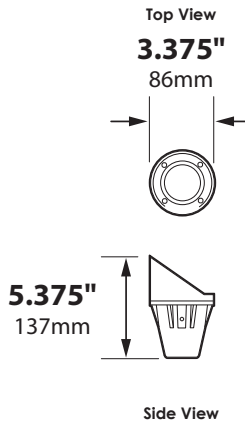

Dimensions Shown with AC Angle Cap