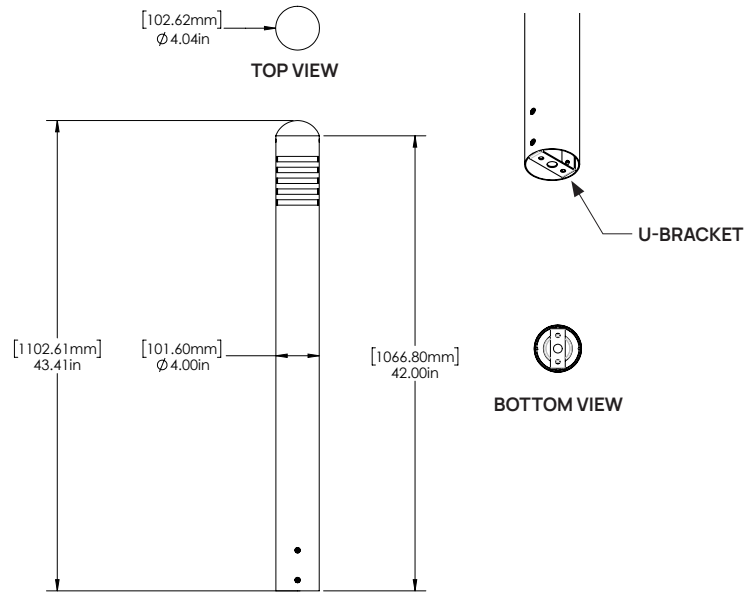

Dimensions Shown AL08LGDM

Brass Deck Mount with
U-bracket

Dimensions Shown AL08LG

Brass Angle Cut Version
with FA42FIN

FOCUS INDUSTRIES INC.
 25301 COMMERCENTRE DRIVE
 LAKE FOREST, CA. 92630
 949.830.1350 | TOLL FREE: 888.882.1350
 WWW.FOCUSINDUSTRIES.COM