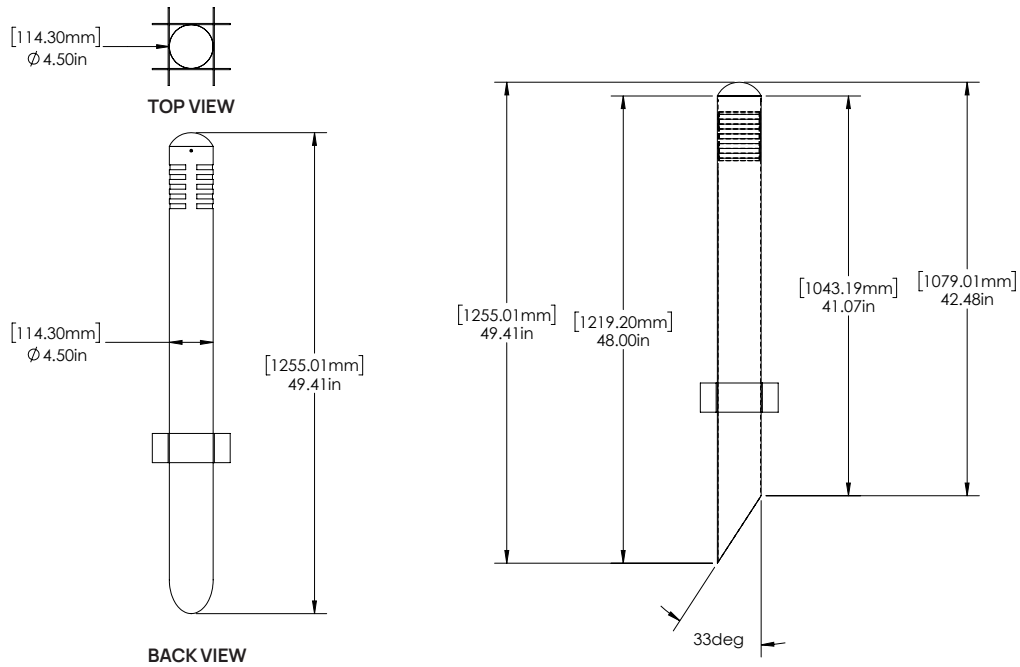

Dimensions Shown AL08LGDM

ABS & Aluminum Deck Mount
with U-bracket

Dimensions Shown AL08LG

ABS & Aluminum Angle Cut
with FA42FIN

FOCUS INDUSTRIES INC.
 25301 COMMERCENTRE DRIVE
 LAKE FOREST, CA. 92630
 949.830.1350 | TOLL FREE: 888.882.1350
 WWW.FOCUSINDUSTRIES.COM