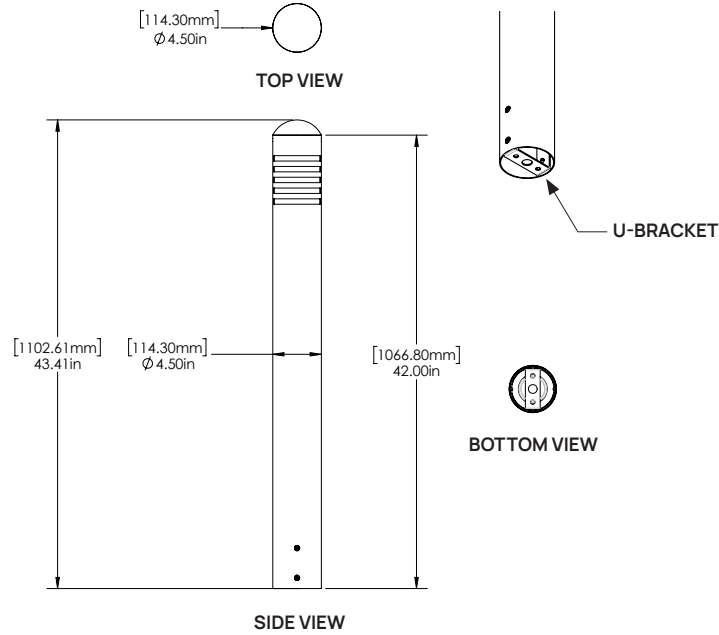

Dimensions Shown AL08LGDM

ABS & Aluminum Deck Mount
with U-bracket

Dimensions Shown AL08LG

ABS & Aluminum Angle Cut
with FA42FIN

FOCUS INDUSTRIES INC.
 25301 COMMERCENTRE DRIVE
 LAKE FOREST, CA. 92630
 949.830.1350 | TOLL FREE: 888.882.1350
 WWW.FOCUSINDUSTRIES.COM