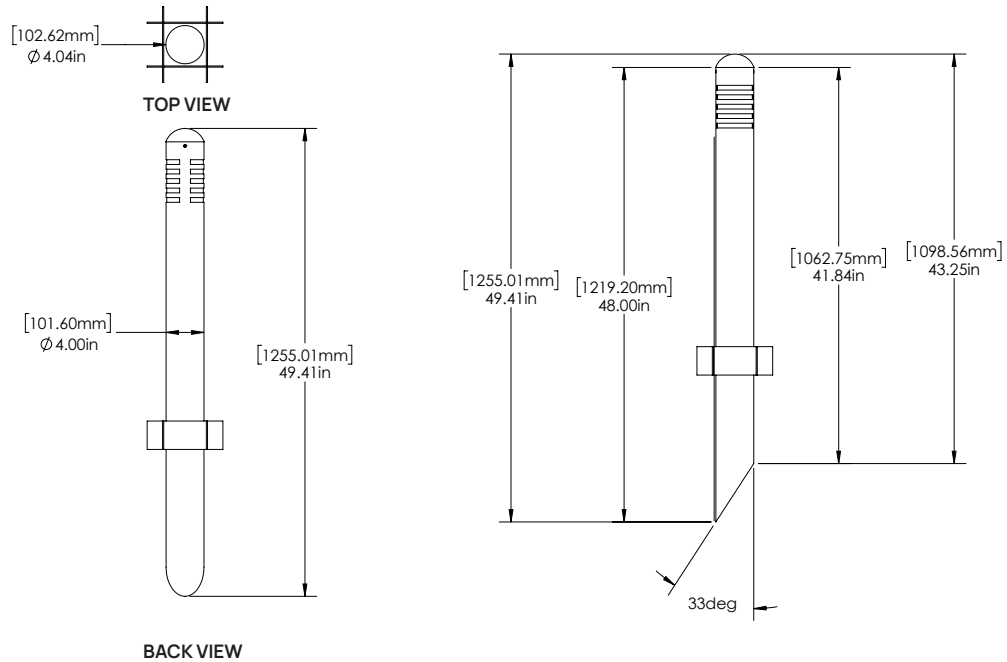

Dimensions Shown AL08LGDM

Brass Deck Mount with
U-bracket

Dimensions Shown AL08LG

Brass Angle Cut Version
with FA42FIN

FOCUS INDUSTRIES INC.
 25301 COMMERCENTRE DRIVE
 LAKE FOREST, CA. 92630
 949.830.1350 | TOLL FREE: 888.882.1350
 WWW.FOCUSINDUSTRIES.COM