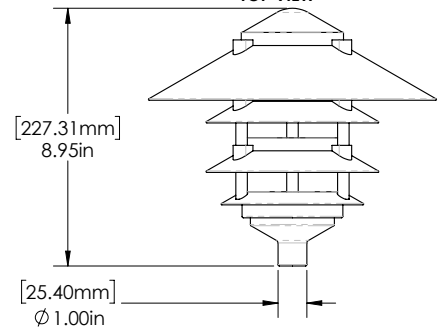

FRONT VIEW

FOCUS INDUSTRIES INC.
25301 COMMERCENTRE DRIVE
LAKE FOREST, CA. 92630
949.830.1350 | TOLL FREE: 888.882.1350
WWW.FOCUSINDUSTRIES.COM

DESIGNED.
MANUFACTURED.
IN THE USA.