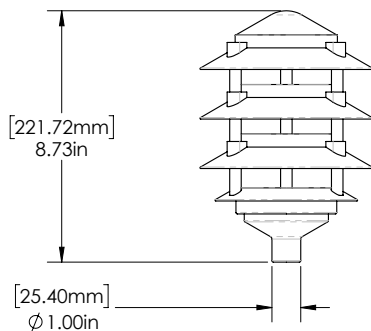

IAL03/04 PAGODA SERIES AREA LIGHT

IAL03/04

PROJECT:

TYPE:

DATE:

CATALOG NUMBER:

DIMENSIONS

Dimensions Shown IAL03

3 Tier, 6" Top Hat

Dimensions Shown IAL0310

3 Tier, 10" Top Hat

Dimensions Shown IAL04

4 Tier, 6" Top Hat

FRONT VIEW

Dimensions Shown IAL0410

4 Tier, 10" Top Hat

FOCUS INDUSTRIES INC.
25301 COMMERCENTRE DRIVE
LAKE FOREST, CA. 92630
949.830.1350 | TOLL FREE: 888.882.1350
WWW.FOCUSINDUSTRIES.COM

DESIGNED.
MANUFACTURED.
IN THE USA.