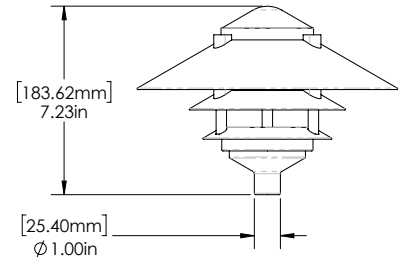

IAL03/04 PAGODA SERIES AREA LIGHT

IAL03/04

PROJECT:

TYPE:

DATE:

CATALOG NUMBER:

DIMENSIONS

Dimensions Shown IAL03

3 Tier, 6" Top Hat

Dimensions Shown IAL0310

3 Tier, 10" Top Hat

FRONT VIEW

Dimensions Shown IAL04

4 Tier, 6" Top Hat

Dimensions Shown IAL0410

4 Tier, 10" Top Hat

FOCUS INDUSTRIES INC.
25301 COMMERCENTRE DRIVE
LAKE FOREST, CA. 92630
949.830.1350 | TOLL FREE: 888.882.1350
WWW.FOCUSINDUSTRIES.COM

DESIGNED.
MANUFACTURED.
IN THE USA.