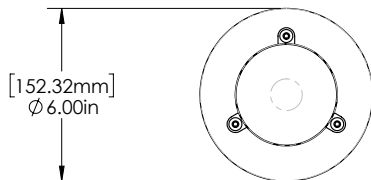

Dimensions Shown IAL04

4 Tier, 6" Top Hat

TOP VIEW