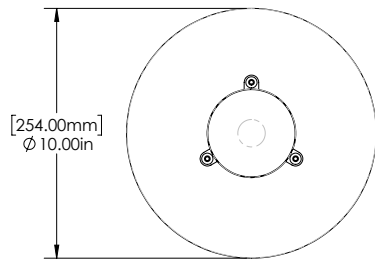

Dimensions Shown IAL0410

4 Tier, 10" Top Hat

TOP VIEW