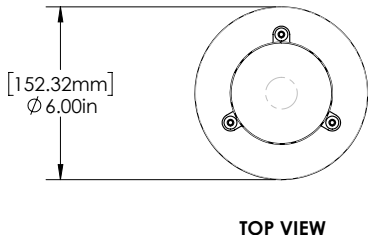

DESIGNED.
MANUFACTURED.
IN THE USA.

IAL03/04 PAGODA COMMERCIAL SERIES IAL03/04 COMMERCIAL

PROJECT:

TYPE:

DATE:

CATALOG NUMBER:

DIMENSIONS

Dimensions Shown IAL03NL3

3 Tier, 6" Hat

Dimensions Shown IAL04NL3

4 Tier, 6" Hat

Dimensions Shown IAL0310NL3

3 Tier, 10" Hat

Dimensions Shown IAL0410NL3

4 Tier, 10" Hat

FOCUS INDUSTRIES INC.
25301 COMMERCENTRE DRIVE
LAKE FOREST, CA. 92630
949.830.1350 | TOLL FREE: 888.882.1350
WWW.FOCUSINDUSTRIES.COM