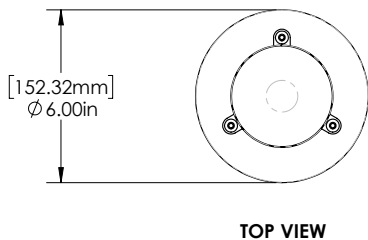

SHIP WEIGHT / CARTON DIMENSIONS

Aluminum 6061 (IAL03NL3)	3lbs	9" x 6" x 6"
Aluminum 6061 (IAL0310NL3)	2lbs	10" x 10" x 10"
Aluminum 6061 (IAL04NL3)	3lbs	9" x 6" x 6"
Aluminum 6061 (IAL0410NL3)	4lbs	10" x 10" x 10"

DESIGNED.
MANUFACTURED.
IN THE USA.

IAL03/04 PAGODA COMMERCIAL SERIES IAL03/04 COMMERCIAL

PROJECT:

TYPE:

DATE:

CATALOG NUMBER:

DIMENSIONS

Dimensions Shown IAL03NL3

3 Tier, 6" Hat

Dimensions Shown IAL04NL3

4 Tier, 6" Hat

Dimensions Shown IAL0310NL3

3 Tier, 10" Hat

Dimensions Shown IAL0410NL3

4 Tier, 10" Hat

FOCUS INDUSTRIES INC.
25301 COMMERCENTRE DRIVE
LAKE FOREST, CA. 92630
949.830.1350 | TOLL FREE: 888.882.1350
WWW.FOCUSINDUSTRIES.COM