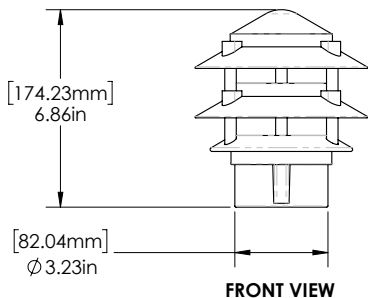

DESIGNED.
MANUFACTURED.
IN THE USA.

IAL03/04 PAGODA COMMERCIAL SERIES IAL03/04 COMMERCIAL

PROJECT:

TYPE:

DATE:

CATALOG NUMBER:

DIMENSIONS

Dimensions Shown IAL03NL3

3 Tier, 6" Hat

Dimensions Shown IAL04NL3

4 Tier, 6" Hat

Dimensions Shown IAL0310NL3

3 Tier, 10" Hat

Dimensions Shown IAL0410NL3

4 Tier, 10" Hat

FOCUS INDUSTRIES INC.
25301 COMMERCENTRE DRIVE
LAKE FOREST, CA. 92630
949.830.1350 | TOLL FREE: 888.882.1350
WWW.FOCUSINDUSTRIES.COM