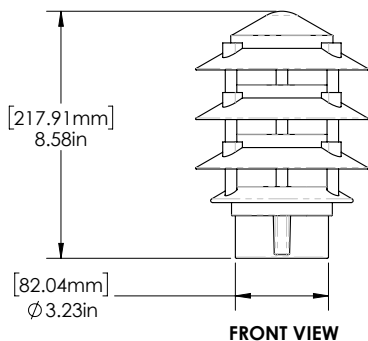

DESIGNED.
MANUFACTURED.
IN THE USA.

IAL03/04 PAGODA COMMERCIAL SERIES IAL03/04 COMMERCIAL

PROJECT:

TYPE:

DATE:

CATALOG NUMBER:

DIMENSIONS

Dimensions Shown IAL03NL3

3 Tier, 6" Hat

Dimensions Shown IAL04NL3

4 Tier, 6" Hat

Dimensions Shown IAL0310NL3

3 Tier, 10" Hat

Dimensions Shown IAL0410NL3

4 Tier, 10" Hat

FOCUS INDUSTRIES INC.
25301 COMMERCENTRE DRIVE
LAKE FOREST, CA. 92630
949.830.1350 | TOLL FREE: 888.882.1350
WWW.FOCUSINDUSTRIES.COM