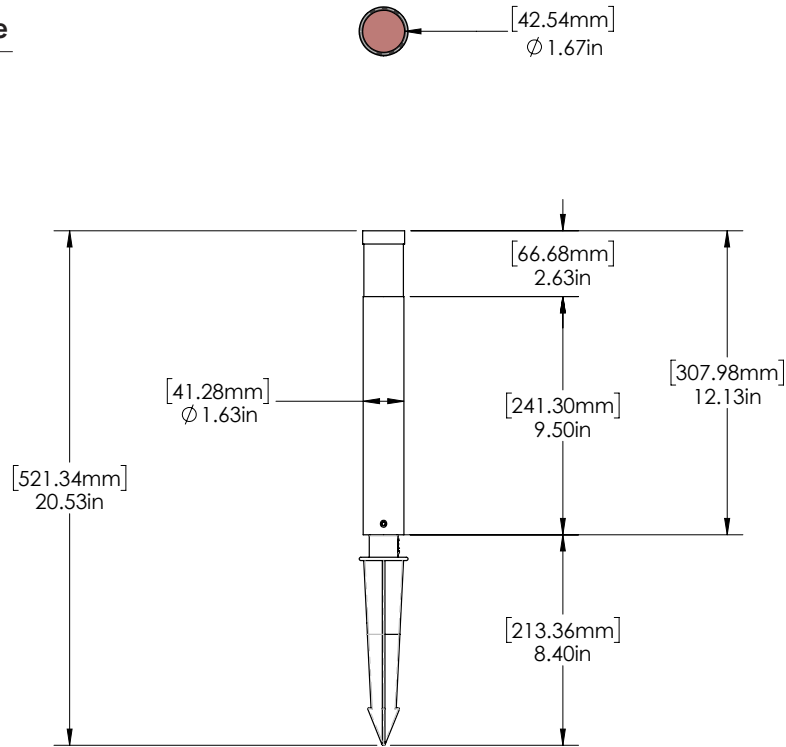

AL08SMS2 BOLLARD WITH ACRYLIC ACCENT

AL08SMS2

PROJECT:

TYPE:

DATE:

CATALOG NUMBER:

DIMENSIONS

Dimensions Shown
AL08SMDMS2 with FA03 Stake

Deck Mount Version

SPECIFICATIONS

INTERNALS	VOLTAGE WIRING	12V: Standard 48" Black AWG 2/C, SPT1-W, 300V UL (Power with magnetic transformer)
	CONNECTOR	Terminal ring star, insulated vinyl, 22-18 AWG #8, Red
EXTERNALS	CAP	Spun 12200 copper round cap, 1.50" dia. x .40"
	BODY	Copper 12200 extrusion 1.625" OD x 9.50"
	ACRYLIC ACCENT	Acrylic snoot, sandblasted, machined end with polished edges, 1.5" OD x 3"
	MOUNT (See page 3 - for more options)	12V: FA03 ABS black stake, 8.40" H 1/2-14 NPS tapped
	FINISH (See page 3 - for more options)	Copper: Standard Unfinished
	LISTINGS	IP65. IES files available for download.

Click Icon to Download

IP65

IP65

FOCUS INDUSTRIES INC.
25301 COMMERCENTRE DRIVE
LAKE FOREST, CA. 92630
949.830.1350 | TOLL FREE: 888.882.1350
WWW.FOCUSINDUSTRIES.COM

DESIGNED.
MANUFACTURED.
IN THE USA.