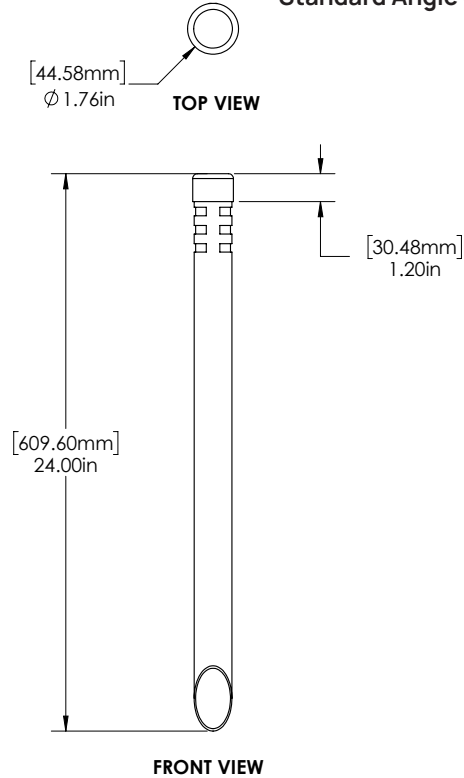

Dimensions Shown AL08SMCOP

Standard Angle Cut

SPECIFICATIONS

INTERNALS	VOLTAGE WIRING	12V: Standard 48" Black 18 AWG 2/C, SPT1-W, 300V UL (Power with Magnetic Transformer) 120V-277V: 36" 18AWG Black, White, and Green (ground) wire (Power with Line Voltage)
	EXTERNALS	
	CAP	Spun copper cap, 1.75" dia. x 1.00"
	BODY	Extrusion round tube copper (Standard 6 slots) 1.625" OD. x 16" (DM), 1.625" OD. x 24" Height (Angle Cut)
	LENS	White acrylic, 0.062" gauge. 1.5" OD x 2.75"H
	MOUNT (See page 3- for more options)	12V: Deck mount (DM): FA03 ABS black stake, 8.40" H, 1/2-14 NPS tapped 120V: No mounting included
	FINISH (See page 3- for more options)	Copper: Standard Unfinished
	LISTINGS	IP54 IES files available for download.

Click Icon to Download

IP54

FOCUS INDUSTRIES INC.
25301 COMMERCENTRE DRIVE
LAKE FOREST, CA. 92630
949.830.1350 | TOLL FREE: 888.882.1350
WWW.FOCUSINDUSTRIES.COM

DESIGNED.
MANUFACTURED.
IN THE USA.