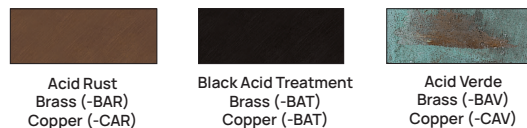

ACID FINISHES Brass and Copper fixtures only

Acid Rust Brass (-BAR) Copper (-CAR)	Black Acid Treatment Brass (-BAT) Copper (-BAT)	Acid Verde Brass (-BAV) Copper (-CAV)