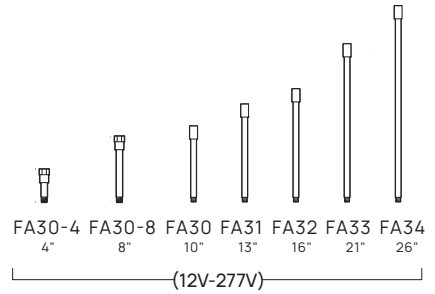

Extension Wands & Couplers

FA30-4 4"	FA30-8 8"	FA30 10"	FA31 13"	FA32 16"	FA33 21"	FA34 26"
(12V-277V)