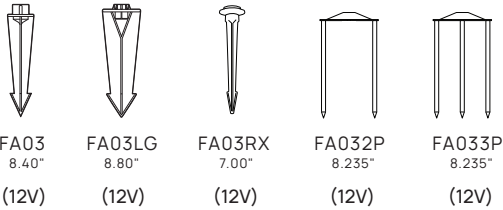

AL08SM AREA LIGHT

AL08SM

PROJECT: _____

TYPE: _____

DATE: _____

CATALOG NUMBER: _____

ACCESSORIES

(Configure and order accessories separately) If ordering alternative mounting accessory, check (NS) No Stake box on page 1, to avoid double mounting accessories.

Stakes

FA03 8.40" (12V)	FA03LG 8.80" (12V)	FA03RX 7.00" (12V)	FA032P 8.235" (12V)	FA033P 8.235" (12V)