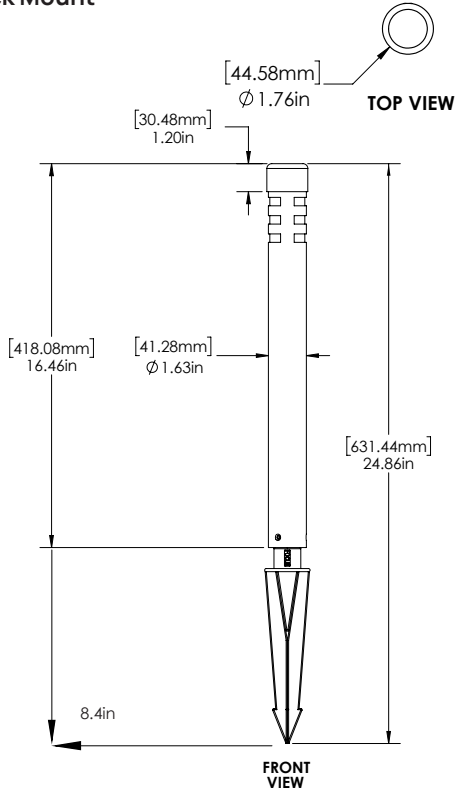

AL08SM AREA LIGHT

AL08SM

PROJECT:	TYPE:	DATE:
CATALOG NUMBER:		

DIMENSIONS

Dimensions Shown AL08SMDMCOP shown with FA03

(DM) Deck Mount