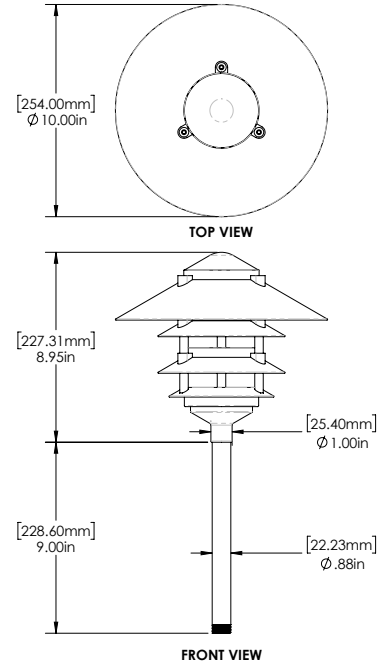

Dimensions Shown AL03

2 Tier, 6" Top Hat

Dimensions Shown AL0310

2 Tier, 10" Top Hat

Dimensions Shown AL033T

3 Tier, 6" Top Hat

Dimensions Shown AL033T10

3 Tier, 10" Top Hat

DESIGNED.
MANUFACTURED.
IN THE USA.

AL03 PAGODA SERIES AREA LIGHT

AL03

PROJECT:	TYPE:	DATE:
CATALOG NUMBER:		

Dimensions Shown AL034T

4 Tier, 6" Top Hat

Dimensions Shown AL034T10

4 Tier, 10" Top Hat

SPECIFICATIONS

INTERNALS	VOLTAGE WIRING	
		12V: Standard 48" black AWG 18/2, SPT1-W, 300V UL (Power with magnetic transformer) 120V: 24" 18AWG black, white, and green (ground) wire (Power with line voltage)
EXTERNALS  Click Icon to Download 	MATERIAL	Spun 6061 aluminum: AL03, AL033T, AL034T (6" dia.) / AL0310, AL033T10, AL034T10 (10" dia.)
	STEM	Extrusion 6061 aluminum round sch 40 pipe, .840" OD x .622" ID x 9" L
	LENS	Clear glass lens, AL03 (3.25" tall), AL033T (5" tall), AL034T (7" tall)
	MOUNT (See page 4 -for more options)	12V: FA03 ABS black stake, 8.40" H 1/2-14 NPS tapped 120V: No mounting included
	FINISH (See page 4 -for more options)	Aluminum: Standard BLT/BRT - Black or Bronze Texture polyester powder coat
	LISTINGS	IP54. IES files available for download.