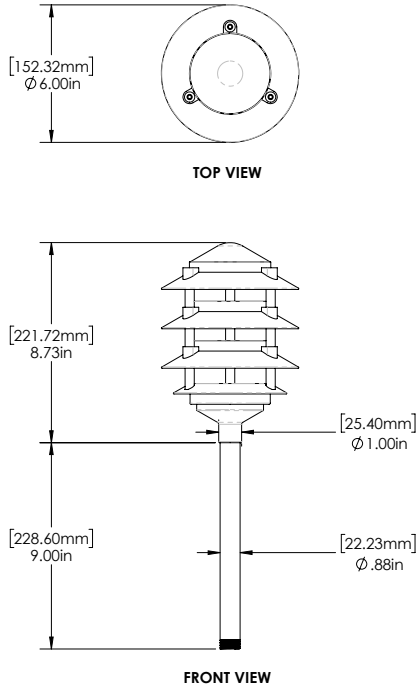

STEM OPTIONS

- 9" Standard Stem Height
- Custom stem height _____ (S)
(State Custom number of inches on the Line Above)

OPTIONS

- 25F 25 Feet Fixture Lead Wire (12V Only)
- NS No Stake

LENS OPTIONS

- Standard Clear Glass Lens
- FA89 Frosted Glass Lens

Dimensions Shown AL03

2 Tier, 6" Top Hat

Dimensions Shown AL0310

2 Tier, 10" Top Hat

Dimensions Shown AL033T

3 Tier, 6" Top Hat

Dimensions Shown AL033T10

3 Tier, 10" Top Hat

DESIGNED.
MANUFACTURED.
IN THE USA.

AL03 PAGODA SERIES AREA LIGHT

AL03

PROJECT:	TYPE:	DATE:
CATALOG NUMBER:		

Dimensions Shown AL034T

4 Tier, 6" Top Hat

Dimensions Shown AL034T10

4 Tier, 10" Top Hat

SPECIFICATIONS

INTERNALS	VOLTAGE WIRING	
		12V: Standard 48" black AWG 18/2, SPT1-W, 300V UL (Power with magnetic transformer) 120V: 24" 18AWG black, white, and green (ground) wire (Power with line voltage)
EXTERNALS  Click Icon to Download 	MATERIAL	Spun 6061 aluminum: AL03, AL033T, AL034T (6" dia.) / AL0310, AL033T10, AL034T10 (10" dia.)
	STEM	Extrusion 6061 aluminum round sch 40 pipe, .840" OD x .622" ID x 9" L
	LENS	Clear glass lens, AL03 (3.25" tall), AL033T (5" tall), AL034T (7" tall)
	MOUNT (See page 4 -for more options)	12V: FA03 ABS black stake, 8.40" H 1/2-14 NPS tapped 120V: No mounting included
	FINISH (See page 4 -for more options)	Aluminum: Standard BLT/BRT - Black or Bronze Texture polyester powder coat
	LISTINGS	IP54. IES files available for download.