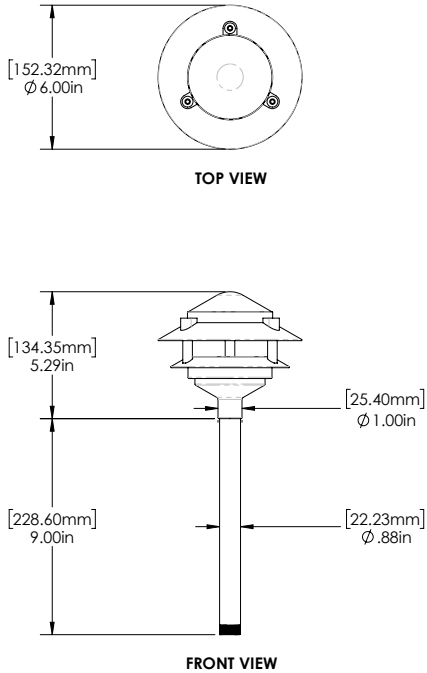

AL03 PAGODA SERIES AREA LIGHT

AL03

PROJECT:

TYPE:

DATE:

CATALOG NUMBER:

DIMENSIONS

Dimensions Shown AL03

2 Tier, 6" Top Hat