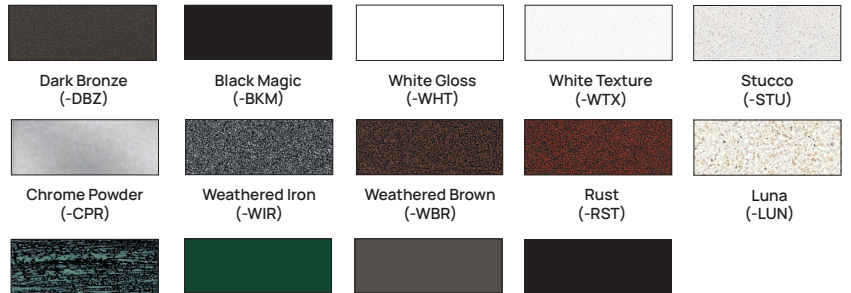

PREMIUM FINISHES

CUSTOM FINISHES Supply RAL or Pantone here

RAL #:

Need help finding a RAL color?
<https://www.ralcolor.com/>

PANTONE #:

Need help finding a Pantone color?
<https://www.pantone.com/color-finder>

FOCUS INDUSTRIES INC.
25301 COMMERCENTRE DRIVE
LAKE FOREST, CA. 92630
949.830.1350 | TOLL FREE: 888.882.1350
WWW.FOCUSINDUSTRIES.COM

DESIGNED.
MANUFACTURED.
IN THE USA.