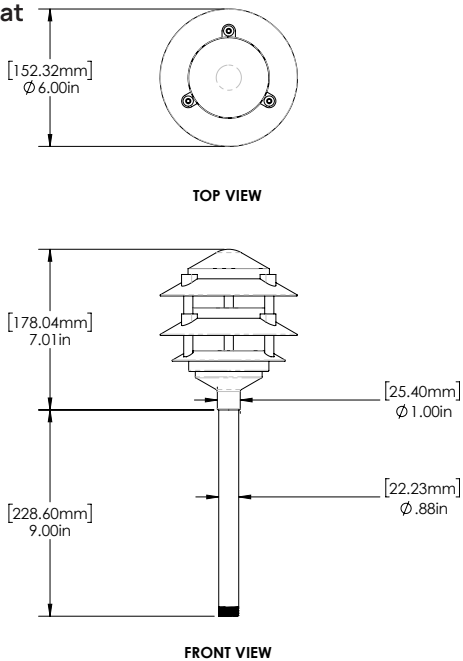

Dimensions Shown AL033T

3 Tier, 6" Top Hat