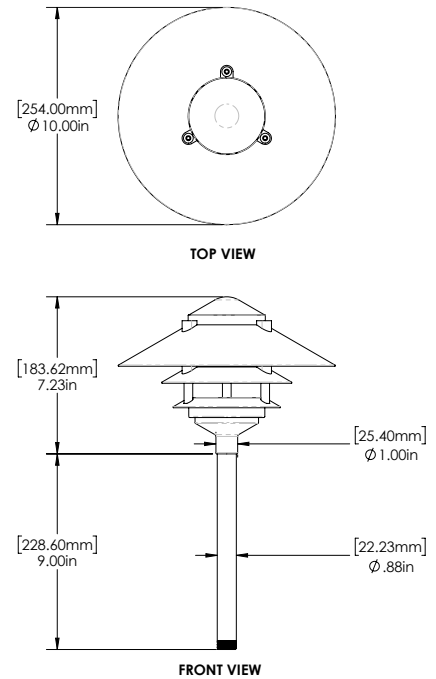

Dimensions Shown AL033T

3 Tier, 6" Hat

Dimensions Shown AL0310

2 Tier, 10" Hat

Dimensions Shown AL033T10

3 Tier, 10" Hat

FOCUS INDUSTRIES INC.
25301 COMMERCENTRE DRIVE
LAKE FOREST, CA. 92630
949.830.1350 | TOLL FREE: 888.882.1350
WWW.FOCUSINDUSTRIES.COM