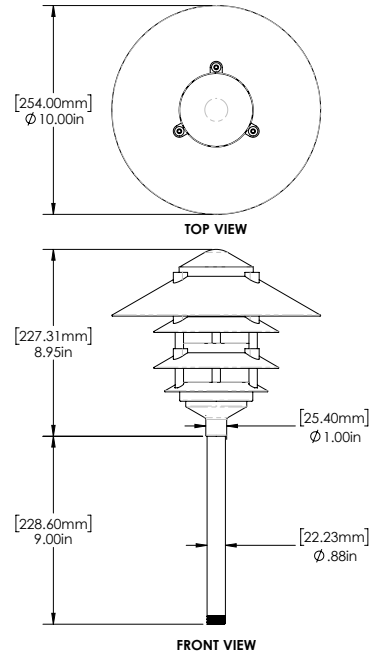

Dimensions Shown AL034T10

4 Tier, 10" Hat

SPECIFICATIONS

INTERNALS	VOLTAGE WIRING	12V: Standard 48" black AWG 18/2, SPT1-W, 300V UL (Power with magnetic transformer) 120V: 24" 18AWG black, white, and green (ground) wire (Power with line voltage)
	DRIVER	12V: Internal driver - HW12535012LED: 4.9W 350mA LED driver, 12V (9V-15V) AC/DC IN, 12V DC Out, dimmable 120V: External driver - HW126350120LED: 5W 350mA LED driver, 120-277V IN, 12V DC Out, dimmable 120V: 25' max distance to fixture, must be sealed in FA26 or weatherproof Jbox
EXTERNALS	MATERIAL	Spun 6061 aluminum: AL03, AL033T, AL034T (6" dia.) / AL0310, AL033T10, AL034T10 (10" dia.)
	STEM	Extrusion, aluminum 6061, round sch 40 pipe, .840" OD x .622" ID x 9"L x .109"W
	LENS	Clear glass lens, AL03 (3.25" tall), AL033T (5" tall), AL034T (7" tall)
	MOUNT (See page 4 - for more options)	12V: FA03 ABS black stake, 8.40" H 1/2-14 NPS tapped 120V: No mounting included
	FINISH (See page 4 - for more options)	Aluminum: Standard BLT/BRT - Black or Bronze Texture polyester powder coat
	LISTINGS	IP54. IES files available for download.

Click Icon to Download

IP54

FOCUS INDUSTRIES INC.
25301 COMMERCENTRE DRIVE
LAKE FOREST, CA. 92630
949.830.1350 | TOLL FREE: 888.882.1350
WWW.FOCUSINDUSTRIES.COM

DESIGNED.
MANUFACTURED.
IN THE USA.