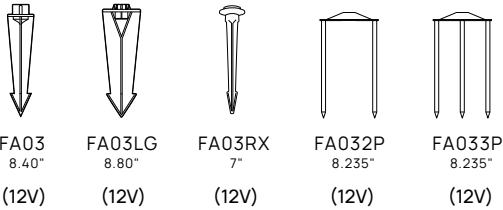

AL03 LED PANEL- PAGODA SERIES AREA LIGHT

AL03LEDP

PROJECT:

TYPE:

DATE:

CATALOG NUMBER:

ACCESSORIES

(Configure and order accessories separately) If ordering alternative mounting accessory, check (NS) No Stake box on page 1, to avoid double mounting accessories.

Stakes

FA03 8.40" (12V)	FA03LG 8.80" (12V)	FA03RX 7" (12V)	FA032P 8.235" (12V)	FA033P 8.235" (12V)