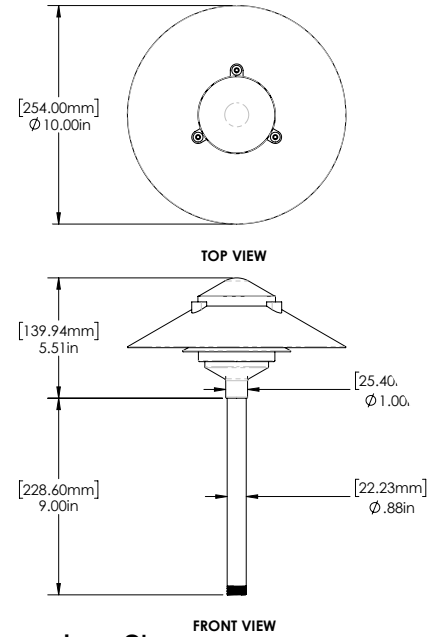

DESIGNED.
MANUFACTURED.
IN THE USA.

AL03 LED PANEL- PAGODA SERIES AREA LIGHT

AL03LEDP

PROJECT: _____ TYPE: _____ DATE: _____

CATALOG NUMBER: _____

DIMENSIONS

Dimensions Shown AL03

2 Tier, 6" Hat

Dimensions Shown AL033T

3 Tier, 6" Hat

Dimensions Shown AL0310

2 Tier, 10" Hat

Dimensions Shown AL033T10

3 Tier, 10" Hat

FOCUS INDUSTRIES INC.
25301 COMMERCENTRE DRIVE
LAKE FOREST, CA. 92630
949.830.1350 | TOLL FREE: 888.882.1350
WWW.FOCUSINDUSTRIES.COM