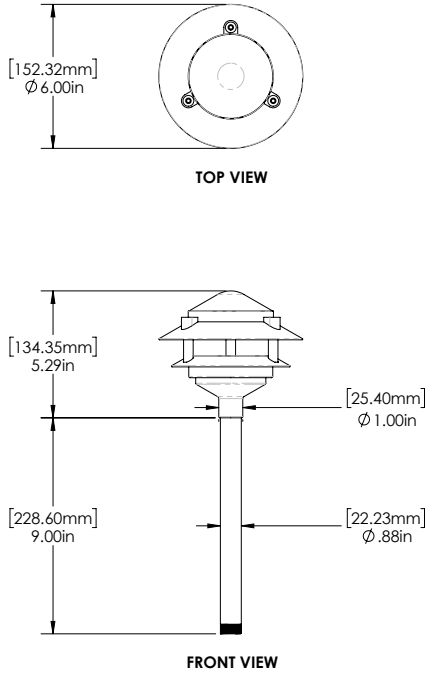

Dimensions Shown AL033T

3 Tier, 6" Hat

Dimensions Shown AL0310

2 Tier, 10" Hat

Dimensions Shown AL033T10

3 Tier, 10" Hat

FOCUS INDUSTRIES INC.
25301 COMMERCENTRE DRIVE
LAKE FOREST, CA. 92630
949.830.1350 | TOLL FREE: 888.882.1350
WWW.FOCUSINDUSTRIES.COM