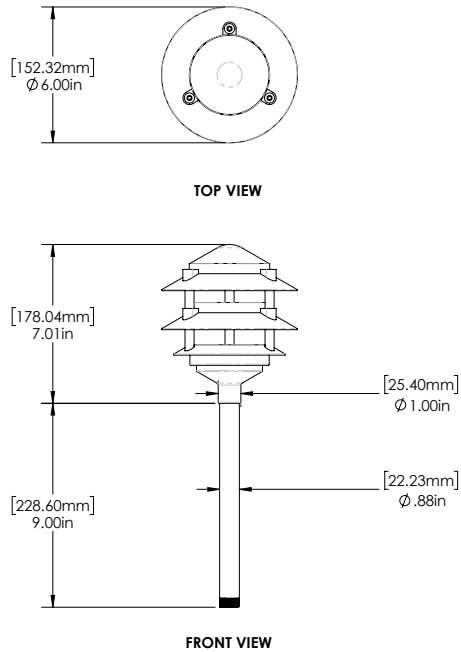

DESIGNED.
MANUFACTURED.
IN THE USA.

AL03 LED PANEL- PAGODA SERIES AREA LIGHT

AL03LEDP

PROJECT: _____ TYPE: _____ DATE: _____

CATALOG NUMBER: _____

DIMENSIONS

Dimensions Shown AL03

2 Tier, 6" Hat

Dimensions Shown AL033T

3 Tier, 6" Hat

Dimensions Shown AL0310

2 Tier, 10" Hat

Dimensions Shown AL033T10

3 Tier, 10" Hat

FOCUS INDUSTRIES INC.
25301 COMMERCENTRE DRIVE
LAKE FOREST, CA. 92630
949.830.1350 | TOLL FREE: 888.882.1350
WWW.FOCUSINDUSTRIES.COM