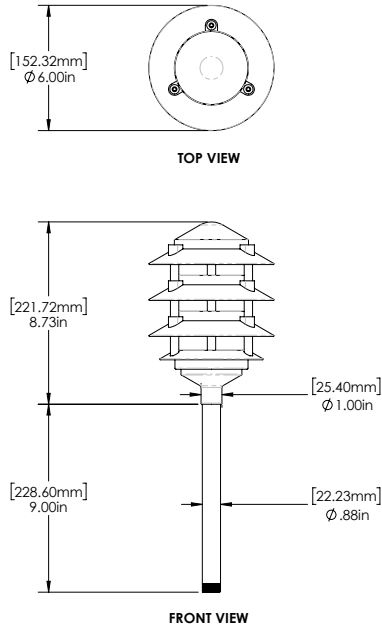

AL03 LED PANEL- PAGODA SERIES AREA LIGHT AL03LEDP

PROJECT:	TYPE:	DATE:
CATALOG NUMBER:		

Dimensions Shown AL034T

4 Tier, 6" Hat