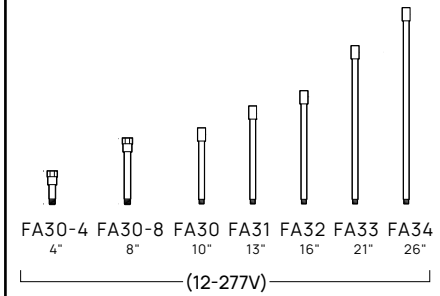

Extension Wands & Couplers

FA30-4 4"	FA30-8 8"	FA30 10"	FA31 13"	FA32 16"	FA33 21"	FA34 26"
(12-277V)