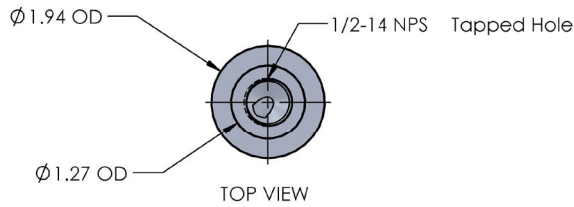

FA03RX CAST STAKE

FA03RX

PROJECT:

TYPE:

DATE:

CATALOG NUMBER:

DIMENSIONS

Dimensions Shown FA03RX

Aluminum / Brass

SPECIFICATIONS

EXTERNALS

MATERIALS

6061 aluminum, C27200 brass.

FINISH
(See page 3,
For more options)

Aluminum: Black or Bronze Texture (Standard)
Brass: Unfinished (Standard)

FOCUS INDUSTRIES INC.
25301 COMMERCENTRE DRIVE
LAKE FOREST, CA. 92630
949.830.1350 | TOLL FREE: 888.882.1350
WWW.FOCUSINDUSTRIES.COM

DESIGNED.
MANUFACTURED.
IN THE USA.