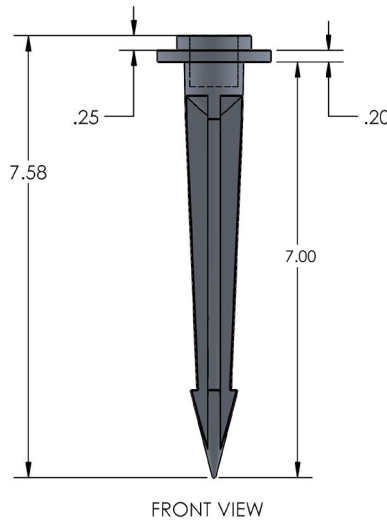

FA03RX CAST STAKE

FA03RX

PROJECT:

TYPE:

DATE:

CATALOG NUMBER:

DIMENSIONS

Dimensions Shown FA03RX

Aluminum / Brass

SPECIFICATIONS

EXTERNALS

MATERIALS

6061 aluminum, C27200 brass.

FINISH
(See page 3,
For more options)

Aluminum: Black or Bronze Texture (Standard)
Brass: Unfinished (Standard)

FOCUS INDUSTRIES INC.
25301 COMMERCENTRE DRIVE
LAKE FOREST, CA. 92630
949.830.1350 | TOLL FREE: 888.882.1350
WWW.FOCUSINDUSTRIES.COM

DESIGNED.
MANUFACTURED.
IN THE USA.