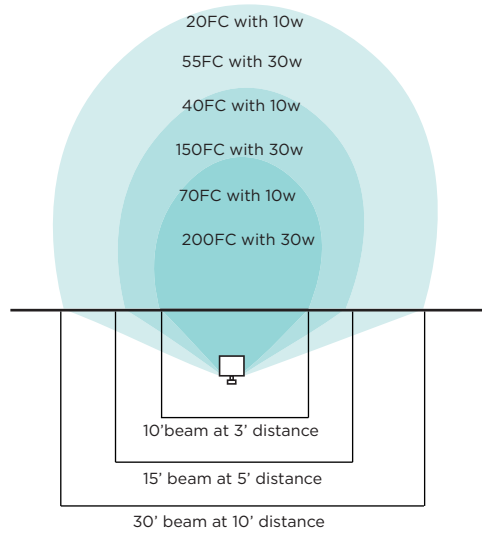

## LIGHT DISTRIBUTION

**LFL01LEDM1030MV**  
Spread Photometric  
30ft (9.1m) diameter

**LFL012/3/4/6/8**  
Spread Photometric  
36ft (11m) diameter

**FOCUS INDUSTRIES INC.**  
25301 COMMERCENTRE DRIVE  
LAKE FOREST, CA. 92630  
949.830.1350 | TOLL FREE: 888.882.1350  
WWW.FOCUSINDUSTRIES.COM