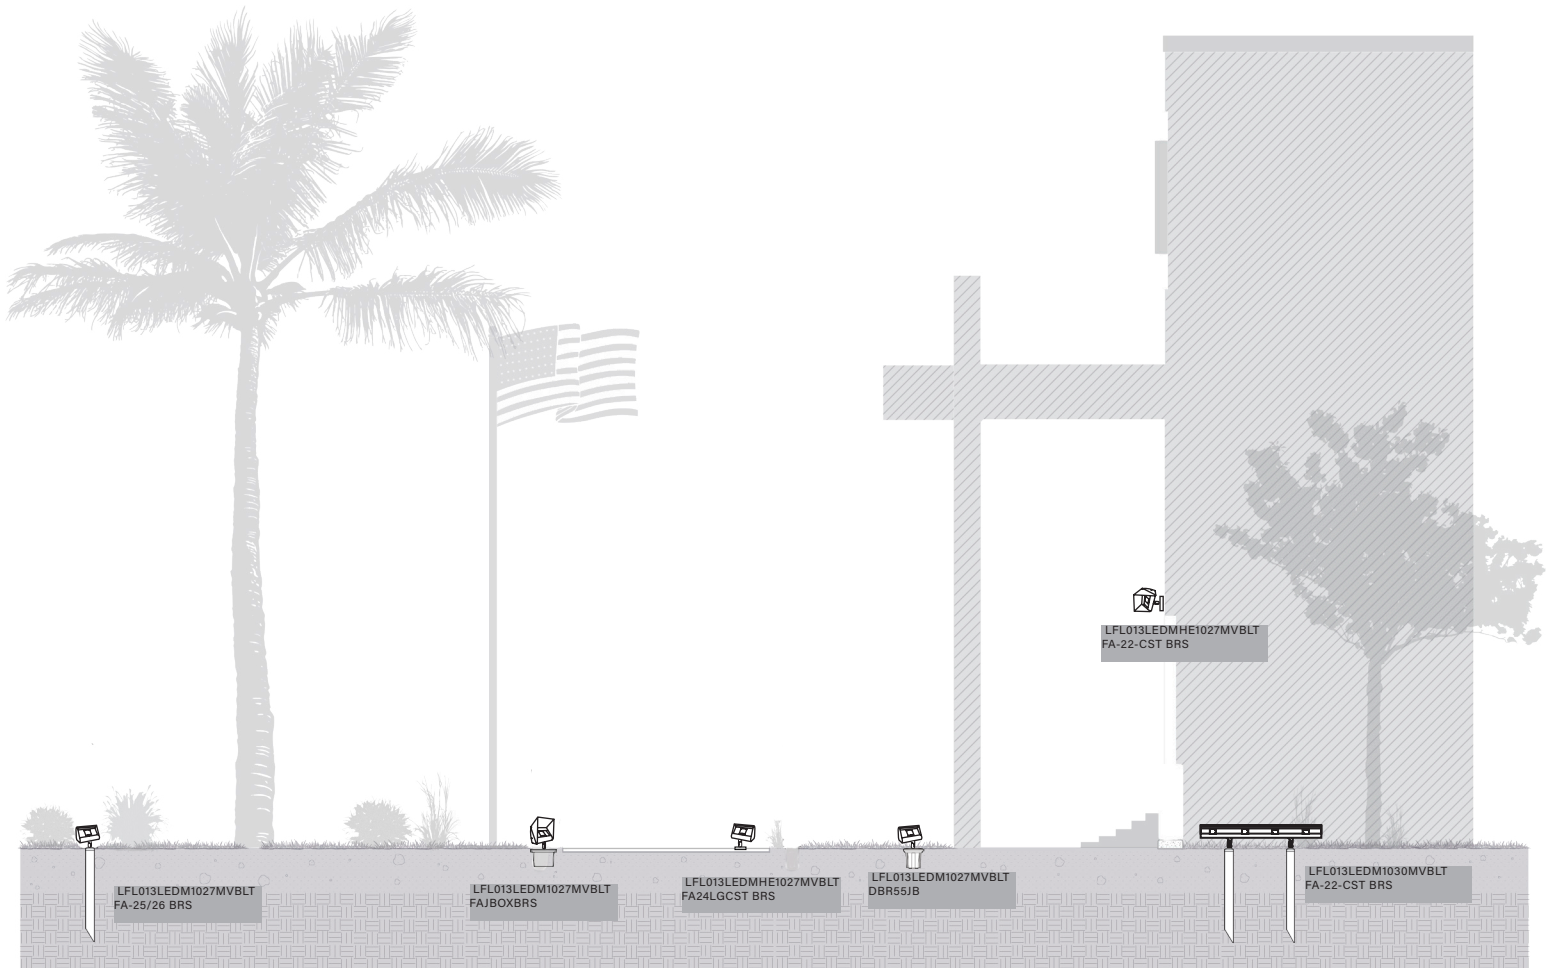

# LED MODULE FLOOD LIGHTS

LFL

PROJECT:

TYPE:

DATE:

CATALOG NUMBER:

Images enhanced to illustrate usage of mounting options. Drawings not to scale. (see page 2 for product dimensions)

**FOCUS INDUSTRIES INC.**  
 25301 COMMERCENTRE DRIVE  
 LAKE FOREST, CA. 92630  
 949.830.1350 | TOLL FREE: 888.882.1350  
 WWW.FOCUSINDUSTRIES.COM