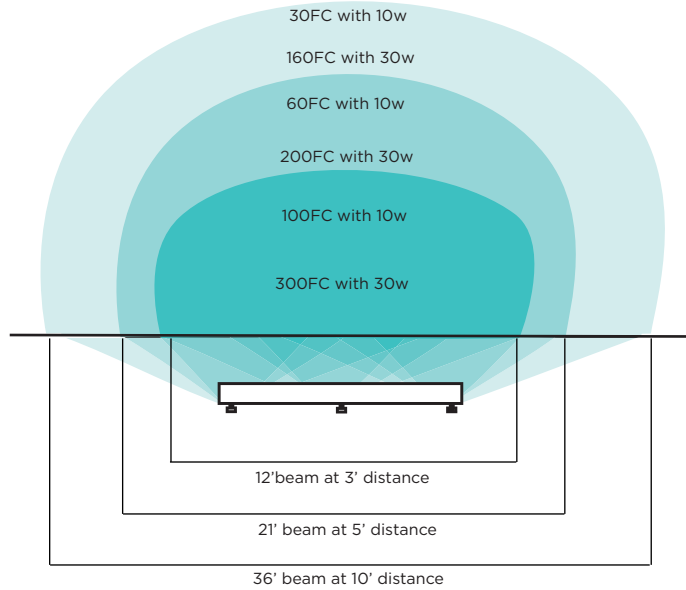

## LIGHT DISTRIBUTION

**LFL01LEDM1030MV**  
Spread Photometric  
30ft (9.1m) diameter

**LFL012/3/4/6/8**  
Spread Photometric  
36ft (11m) diameter

**FOCUS INDUSTRIES INC.**  
25301 COMMERCENTRE DRIVE  
LAKE FOREST, CA. 92630  
949.830.1350 | TOLL FREE: 888.882.1350  
WWW.FOCUSINDUSTRIES.COM