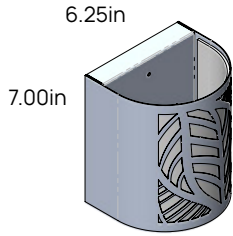

Small
(4.00in Depth)