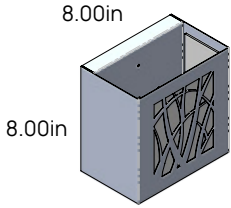

Small
(4.00in Depth)