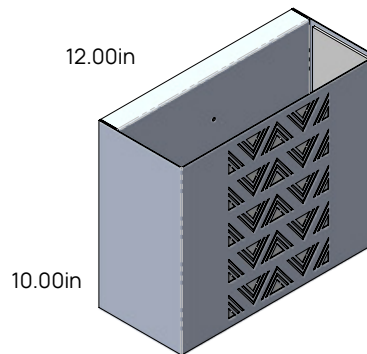

Style and Size

Triangle Tribal Design

Round / Vertical / Horizontal

Small
(4.00in Depth)

Medium
(4.50in Depth)

Large
(5.00in Depth)