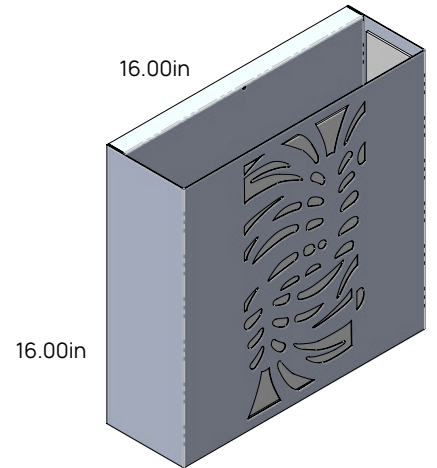

Extra Large
(5.50in Depth)