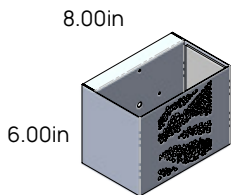

Small
(4.00in Depth)

Medium
(4.50in Depth)

Large
(5.00in Depth)

Extra Large
(5.50in Depth)

Style and Size

Sandstone Design

Round / Vertical / Horizontal

Small
(4.00in Depth)

Medium
(4.50in Depth)

Large
(5.00in Depth)

Extra Large
(5.50in Depth)

Small
(4.00in Depth)

Medium
(4.50in Depth)

Large
(5.00in Depth)

Extra Large
(5.50in Depth)

Small
(4.00in Depth)