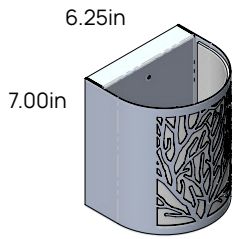

Small
(4.00in Depth)