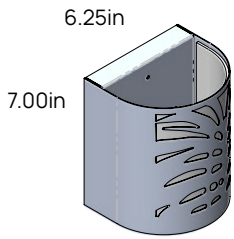

Small
(4.00in Depth)