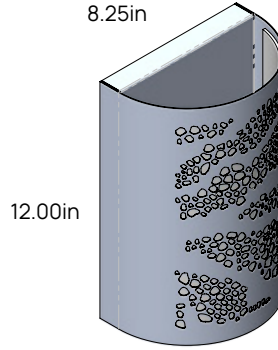

Large
(5.00in Depth)

Large
(5.00in Depth)