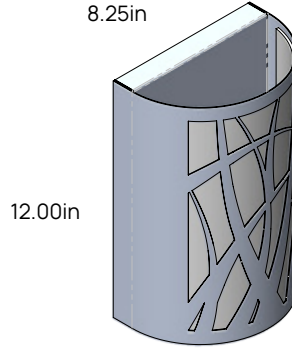

Large
(5.00in Depth)

Large
(5.00in Depth)