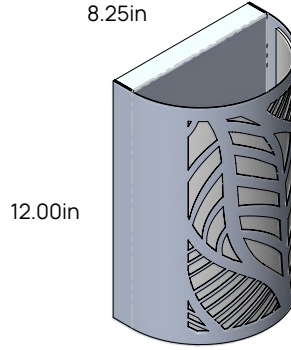

Large
(5.00in Depth)

Large
(5.00in Depth)