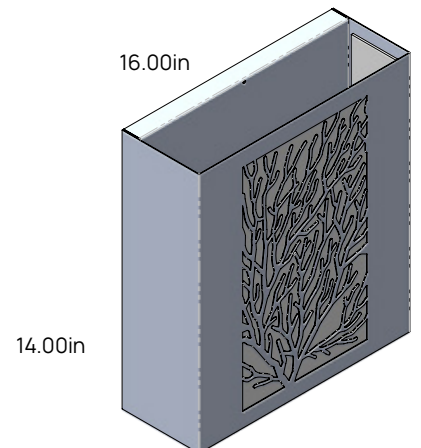

Extra Large
(5.50in Depth)