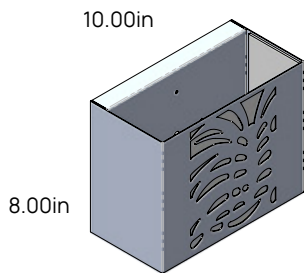

Style and Size

Abstract Pineapple Design

Round / Vertical / Horizontal

Small
(4.00in Depth)

Medium
(4.50in Depth)

Large
(5.00in Depth)