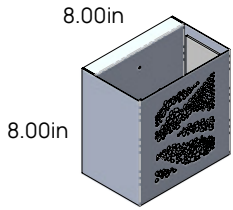

Small
(4.00in Depth)

Medium
(4.50in Depth)

Large
(5.00in Depth)

Extra Large
(5.50in Depth)

Small
(4.00in Depth)

Medium
(4.50in Depth)

Large
(5.00in Depth)

Extra Large
(5.50in Depth)

Small
(4.00in Depth)

Medium
(4.50in Depth)

Large
(5.00in Depth)

Extra Large
(5.50in Depth)

Style and Size

Sandstone Design

Round / Vertical / Horizontal

Small
(4.00in Depth)

Medium
(4.50in Depth)

Large
(5.00in Depth)

Extra Large
(5.50in Depth)

Small
(4.00in Depth)

Medium
(4.50in Depth)

Large
(5.00in Depth)

Extra Large
(5.50in Depth)

Small
(4.00in Depth)