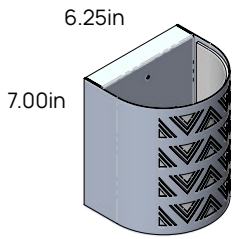

Small
(4.00in Depth)