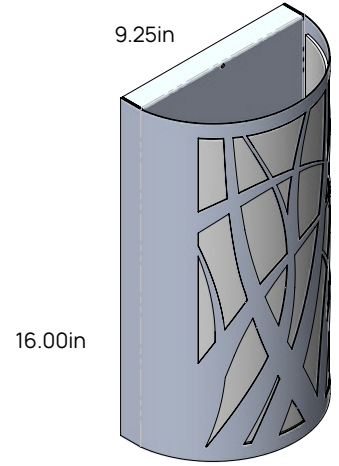

Extra Large
(5.50in Depth)

Small
(4.00in Depth)