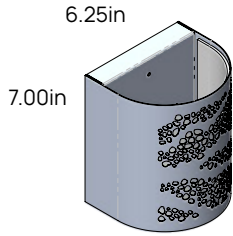

Small
(4.00in Depth)