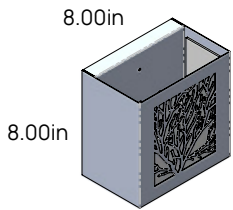

Small
(4.00in Depth)