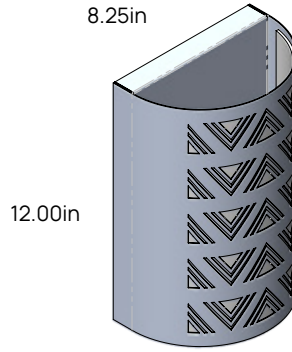

Large
(5.00in Depth)

Large
(5.00in Depth)