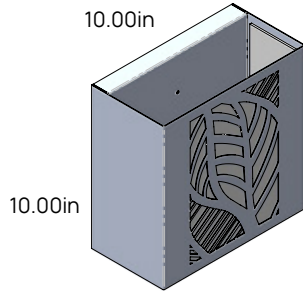

Medium
(4.50in Depth)