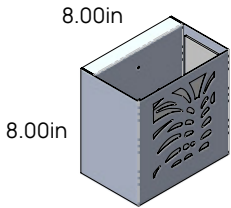

Small
(4.00in Depth)