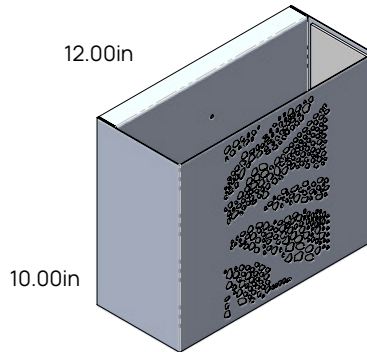

Small
(4.00in Depth)

Medium
(4.50in Depth)

Large
(5.00in Depth)

Extra Large
(5.50in Depth)

Small
(4.00in Depth)

Medium
(4.50in Depth)

Large
(5.00in Depth)

Extra Large
(5.50in Depth)

Small
(4.00in Depth)

Medium
(4.50in Depth)

Large
(5.00in Depth)

Extra Large
(5.50in Depth)

Style and Size

Sandstone Design

Round / Vertical / Horizontal

Small
(4.00in Depth)

Medium
(4.50in Depth)

Large
(5.00in Depth)

Extra Large
(5.50in Depth)

Small
(4.00in Depth)

Medium
(4.50in Depth)

Large
(5.00in Depth)

Extra Large
(5.50in Depth)

Small
(4.00in Depth)

Medium
(4.50in Depth)

Large
(5.00in Depth)

Extra Large
(5.50in Depth)

Abstract Pineapple
Design

Triangle Tribal
Design

Sandstone
Design

CONTACT US

www.focusindustries.com
(949)830-1350 | Toll Free: (888)882-1350
orders@focusindustries.com
marketing@focusindustries.com