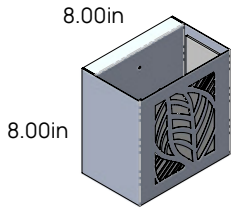

Small
(4.00in Depth)