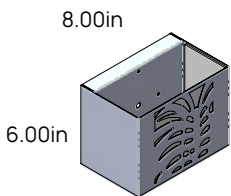

Style and Size

Abstract Pineapple Design

Round / Vertical / Horizontal

Small
(4.00in Depth)

Medium
(4.50in Depth)

Large
(5.00in Depth)