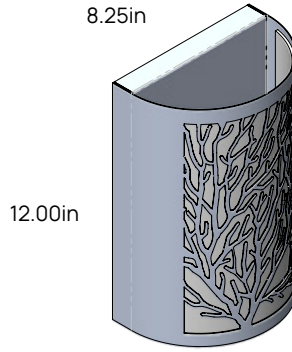

Large
(5.00in Depth)

Large
(5.00in Depth)