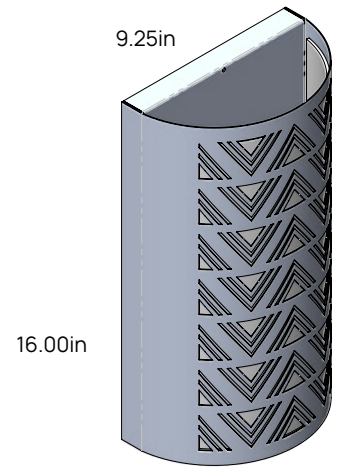

Extra Large
(5.50in Depth)

Small
(4.00in Depth)