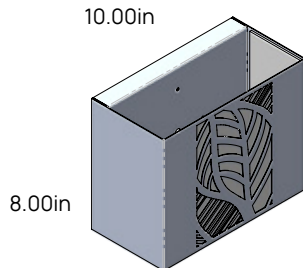

Style and Size

Banana Leaf Design

Round / Vertical / Horizontal

Small
(4.00in Depth)

Medium
(4.50in Depth)

Large
(5.00in Depth)