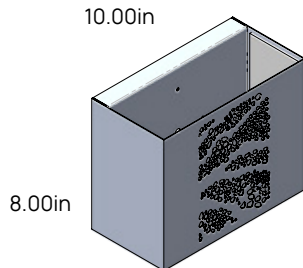

Small
(4.00in Depth)

Medium
(4.50in Depth)

Large
(5.00in Depth)

Extra Large
(5.50in Depth)

Small
(4.00in Depth)

Medium
(4.50in Depth)

Large
(5.00in Depth)

Extra Large
(5.50in Depth)

Small
(4.00in Depth)

Medium
(4.50in Depth)

Large
(5.00in Depth)

Extra Large
(5.50in Depth)

Style and Size

Sandstone Design

Round / Vertical / Horizontal

Small
(4.00in Depth)

Medium
(4.50in Depth)

Large
(5.00in Depth)

Extra Large
(5.50in Depth)

Small
(4.00in Depth)

Medium
(4.50in Depth)

Large
(5.00in Depth)

Extra Large
(5.50in Depth)

Small
(4.00in Depth)

Medium
(4.50in Depth)

Large
(5.00in Depth)

Extra Large
(5.50in Depth)

Abstract Pineapple
Design

Triangle Tribal
Design

Sandstone
Design

CONTACT US

www.focusindustries.com
(949)830-1350 | Toll Free: (888)882-1350
orders@focusindustries.com
marketing@focusindustries.com