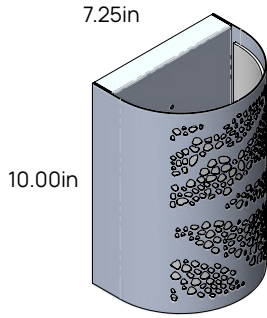

Medium
(4.50in Depth)

Medium
(4.50in Depth)