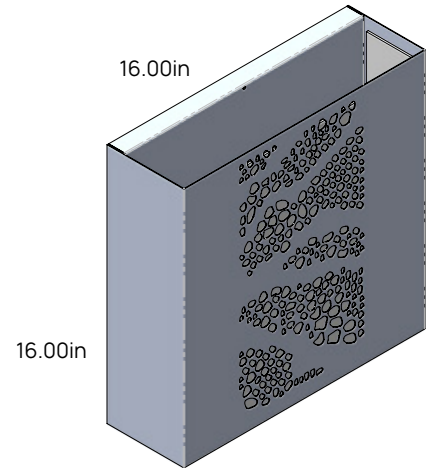

Small
(4.00in Depth)

Medium
(4.50in Depth)

Large
(5.00in Depth)

Extra Large
(5.50in Depth)

Small
(4.00in Depth)

Medium
(4.50in Depth)

Large
(5.00in Depth)

Extra Large
(5.50in Depth)

Small
(4.00in Depth)

Medium
(4.50in Depth)

Large
(5.00in Depth)

Extra Large
(5.50in Depth)

Style and Size

Sandstone Design

Round / Vertical / Horizontal

Small
(4.00in Depth)

Medium
(4.50in Depth)

Large
(5.00in Depth)

Extra Large
(5.50in Depth)

Small
(4.00in Depth)

Medium
(4.50in Depth)

Large
(5.00in Depth)

Extra Large
(5.50in Depth)

Small
(4.00in Depth)

Medium
(4.50in Depth)

Large
(5.00in Depth)

Extra Large
(5.50in Depth)

Abstract Pineapple
Design

Triangle Tribal
Design

Sandstone
Design

CONTACT US

www.focusindustries.com
(949)830-1350 | Toll Free: (888)882-1350
orders@focusindustries.com
marketing@focusindustries.com