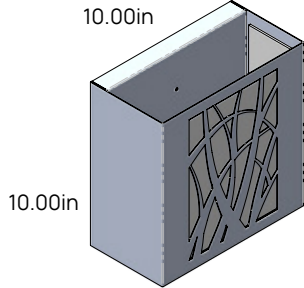

Medium
(4.50in Depth)