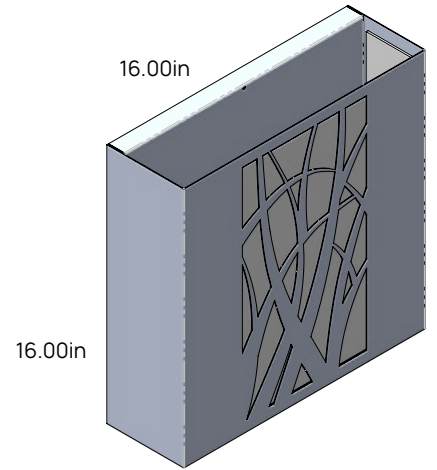

Extra Large
(5.50in Depth)