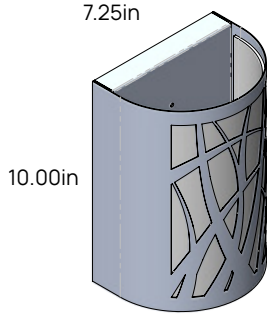

Medium
(4.50in Depth)

Medium
(4.50in Depth)