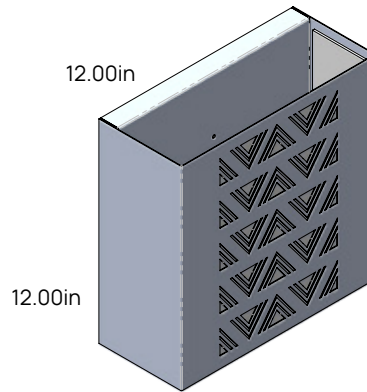

Large
(5.00in Depth)