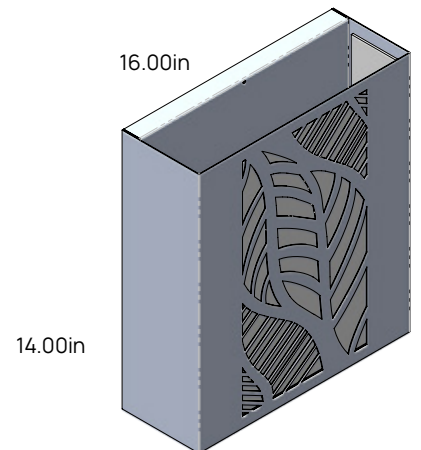

Extra Large
(5.50in Depth)