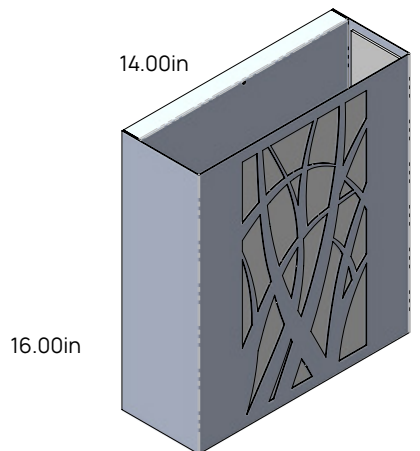

Extra Large
(5.50in Depth)