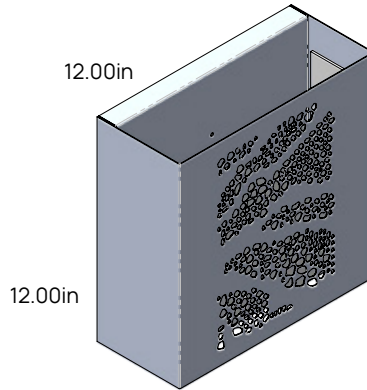

Small
(4.00in Depth)

Medium
(4.50in Depth)

Large
(5.00in Depth)

Extra Large
(5.50in Depth)

Small
(4.00in Depth)

Medium
(4.50in Depth)

Large
(5.00in Depth)

Extra Large
(5.50in Depth)

Small
(4.00in Depth)

Medium
(4.50in Depth)

Large
(5.00in Depth)

Extra Large
(5.50in Depth)

Style and Size

Sandstone Design

Round / Vertical / Horizontal

Small
(4.00in Depth)

Medium
(4.50in Depth)

Large
(5.00in Depth)

Extra Large
(5.50in Depth)

Small
(4.00in Depth)

Medium
(4.50in Depth)

Large
(5.00in Depth)

Extra Large
(5.50in Depth)

Small
(4.00in Depth)

Medium
(4.50in Depth)

Large
(5.00in Depth)

Extra Large
(5.50in Depth)

Abstract Pineapple
Design

Triangle Tribal
Design

Sandstone
Design

CONTACT US

www.focusindustries.com
(949)830-1350 | Toll Free: (888)882-1350
orders@focusindustries.com
marketing@focusindustries.com