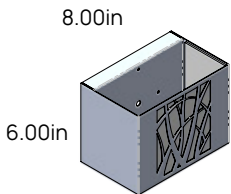

Style and Size

Grass Blades Design

Round / Vertical / Horizontal

Small
(4.00in Depth)

Medium
(4.50in Depth)

Large
(5.00in Depth)