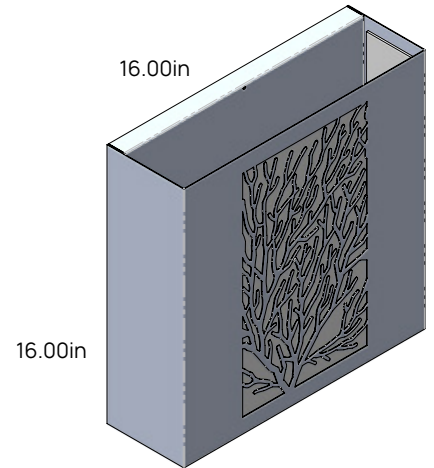

Extra Large
(5.50in Depth)