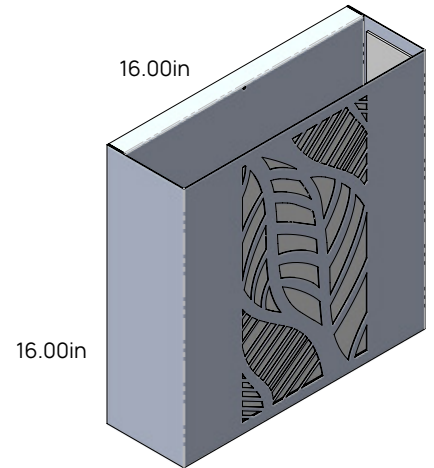

Extra Large
(5.50in Depth)