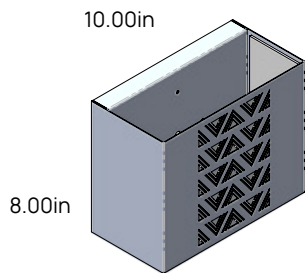

Style and Size

Triangle Tribal Design

Round / Vertical / Horizontal

Small
(4.00in Depth)

Medium
(4.50in Depth)

Large
(5.00in Depth)