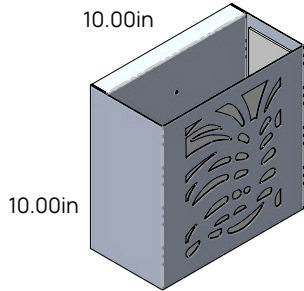

Medium
(4.50in Depth)