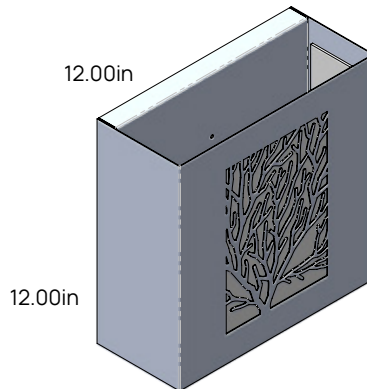

Large
(5.00in Depth)