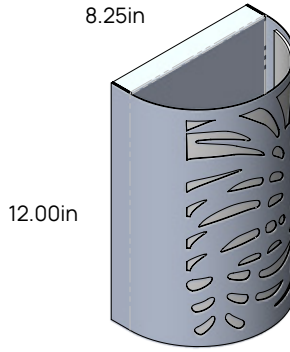

Large
(5.00in Depth)