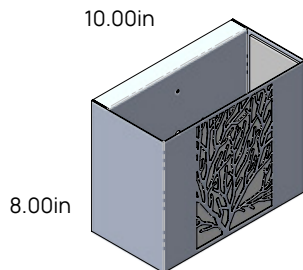

Style and Size

Coral Design

Round / Vertical / Horizontal

Small
(4.00in Depth)

Medium
(4.50in Depth)

Large
(5.00in Depth)