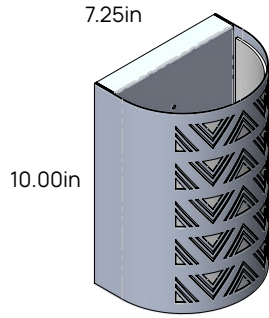

Medium
(4.50in Depth)

Medium
(4.50in Depth)