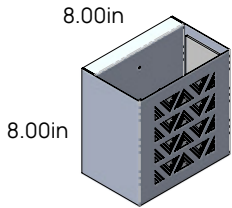

Small
(4.00in Depth)