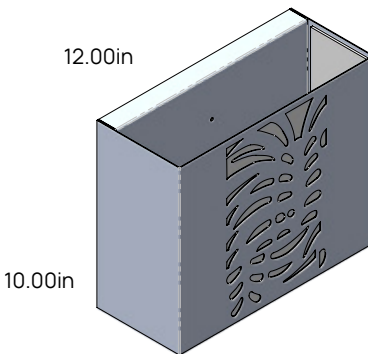

Style and Size

Abstract Pineapple Design

Round / Vertical / Horizontal

Small
(4.00in Depth)

Medium
(4.50in Depth)

Large
(5.00in Depth)