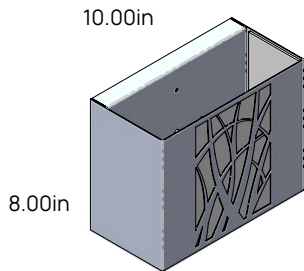

Style and Size

Grass Blades Design

Round / Vertical / Horizontal

Small
(4.00in Depth)

Medium
(4.50in Depth)

Large
(5.00in Depth)