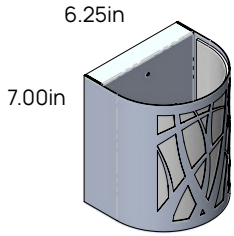

Small
(4.00in Depth)