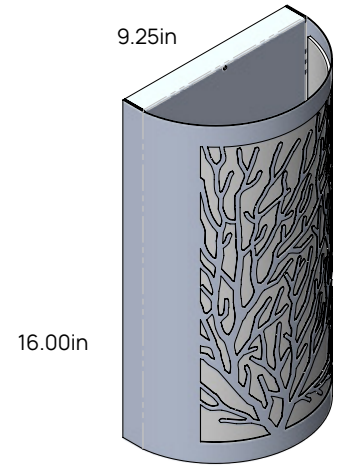

Extra Large
(5.50in Depth)

Small
(4.00in Depth)