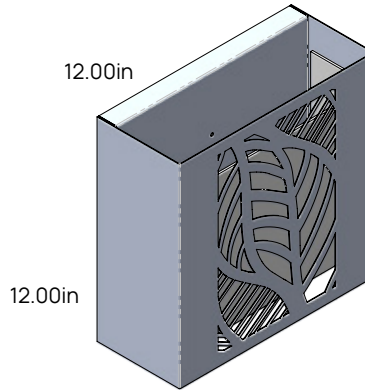

Large
(5.00in Depth)