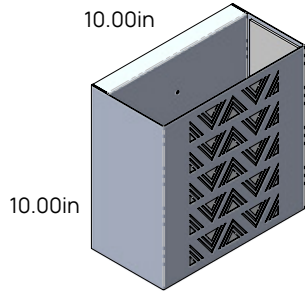

Medium
(4.50in Depth)