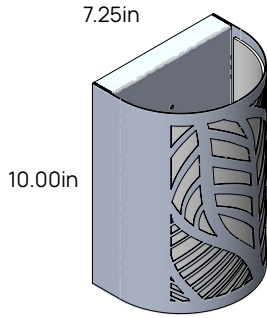

Medium
(4.50in Depth)

Medium
(4.50in Depth)