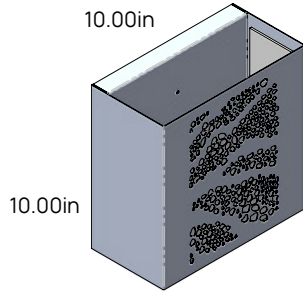

Small
(4.00in Depth)

Medium
(4.50in Depth)

Large
(5.00in Depth)

Extra Large
(5.50in Depth)

Small
(4.00in Depth)

Medium
(4.50in Depth)

Large
(5.00in Depth)

Extra Large
(5.50in Depth)

Small
(4.00in Depth)

Medium
(4.50in Depth)

Large
(5.00in Depth)

Extra Large
(5.50in Depth)

Style and Size

Sandstone Design

Round / Vertical / Horizontal

Small
(4.00in Depth)

Medium
(4.50in Depth)

Large
(5.00in Depth)

Extra Large
(5.50in Depth)

Small
(4.00in Depth)

Medium
(4.50in Depth)

Large
(5.00in Depth)

Extra Large
(5.50in Depth)

Small
(4.00in Depth)

Medium
(4.50in Depth)

Large
(5.00in Depth)

Extra Large
(5.50in Depth)

Abstract Pineapple
Design

Triangle Tribal
Design

Sandstone
Design

CONTACT US

www.focusindustries.com
(949)830-1350 | Toll Free: (888)882-1350
orders@focusindustries.com
marketing@focusindustries.com