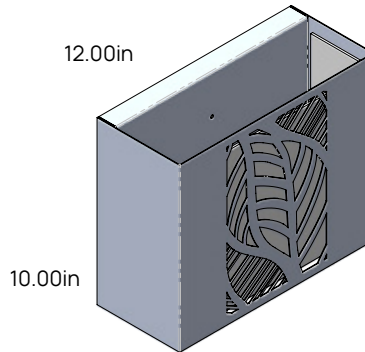

Style and Size

Banana Leaf Design

Round / Vertical / Horizontal

Small
(4.00in Depth)

Medium
(4.50in Depth)

Large
(5.00in Depth)