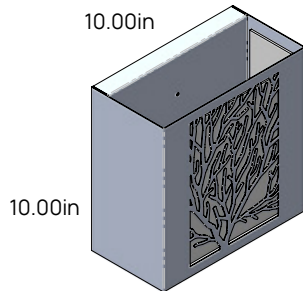

Medium
(4.50in Depth)