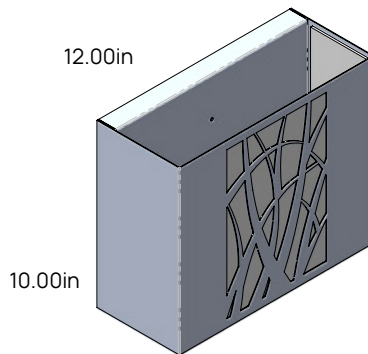

Style and Size

Grass Blades Design

Round / Vertical / Horizontal

Small
(4.00in Depth)

Medium
(4.50in Depth)

Large
(5.00in Depth)