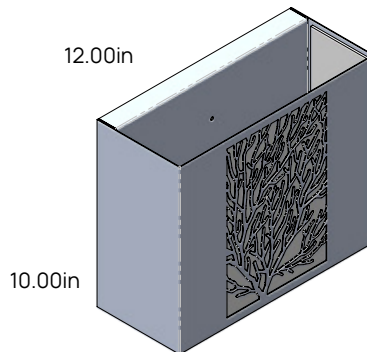

Style and Size

Coral Design

Round / Vertical / Horizontal

Small
(4.00in Depth)

Medium
(4.50in Depth)

Large
(5.00in Depth)