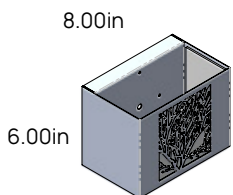

Style and Size

Coral Design

Round / Vertical / Horizontal

Small
(4.00in Depth)

Medium
(4.50in Depth)

Large
(5.00in Depth)

Extra Large
(5.50in Depth)

Small
(4.00in Depth)

Medium
(4.50in Depth)

Large
(5.00in Depth)

Extra Large
(5.50in Depth)

Small
(4.00in Depth)

Medium
(4.50in Depth)

Large
(5.00in Depth)

Extra Large
(5.50in Depth)

Style and Size

Grass Blades Design

Round / Vertical / Horizontal

Small
(4.00in Depth)

Medium
(4.50in Depth)

Large
(5.00in Depth)

Extra Large
(5.50in Depth)

Small
(4.00in Depth)

Medium
(4.50in Depth)