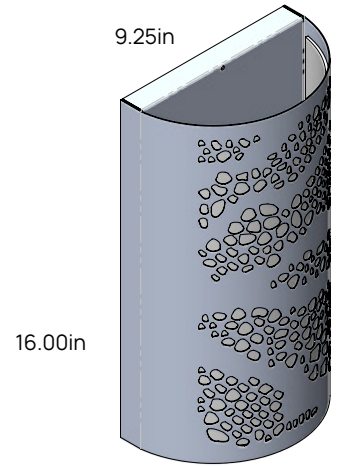

Extra Large
(5.50in Depth)

Small
(4.00in Depth)