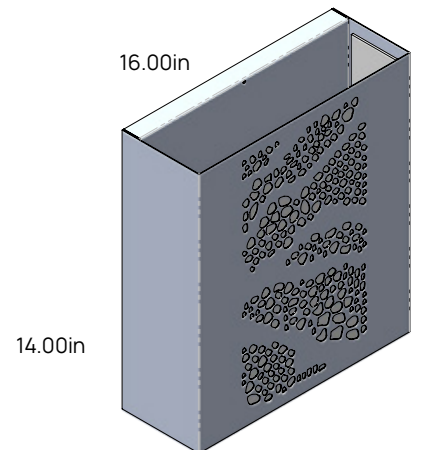

Small
(4.00in Depth)

Medium
(4.50in Depth)

Large
(5.00in Depth)

Extra Large
(5.50in Depth)

Small
(4.00in Depth)

Medium
(4.50in Depth)

Large
(5.00in Depth)

Extra Large
(5.50in Depth)

Small
(4.00in Depth)

Medium
(4.50in Depth)

Large
(5.00in Depth)

Extra Large
(5.50in Depth)

Style and Size

Sandstone Design

Round / Vertical / Horizontal

Small
(4.00in Depth)

Medium
(4.50in Depth)

Large
(5.00in Depth)

Extra Large
(5.50in Depth)

Small
(4.00in Depth)

Medium
(4.50in Depth)

Large
(5.00in Depth)

Extra Large
(5.50in Depth)

Small
(4.00in Depth)

Medium
(4.50in Depth)

Large
(5.00in Depth)

Extra Large
(5.50in Depth)

Abstract Pineapple
Design

Triangle Tribal
Design

Sandstone
Design

CONTACT US

www.focusindustries.com
(949)830-1350 | Toll Free: (888)882-1350
orders@focusindustries.com
marketing@focusindustries.com