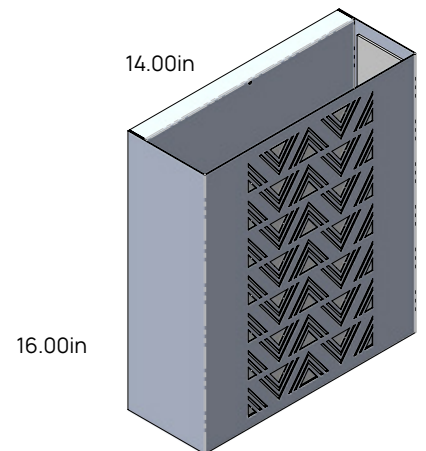

Extra Large
(5.50in Depth)