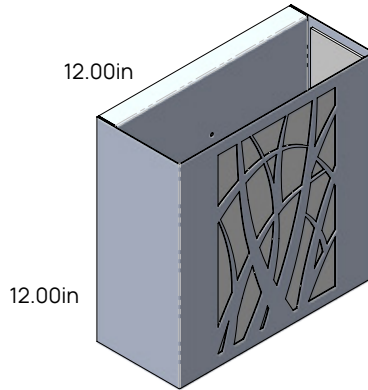

Large
(5.00in Depth)