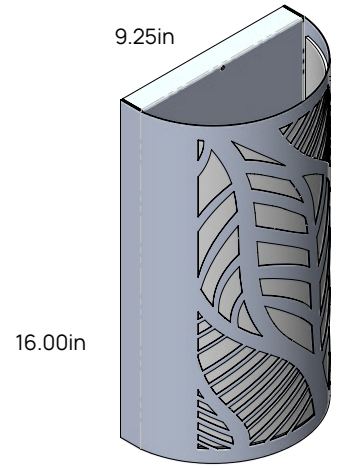

Extra Large
(5.50in Depth)

Small
(4.00in Depth)