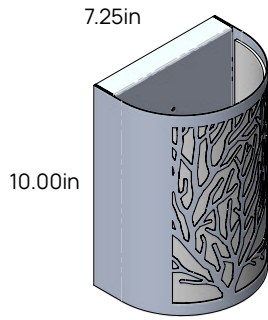

Medium
(4.50in Depth)

Medium
(4.50in Depth)