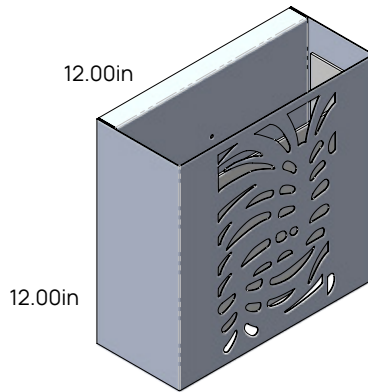

Large
(5.00in Depth)