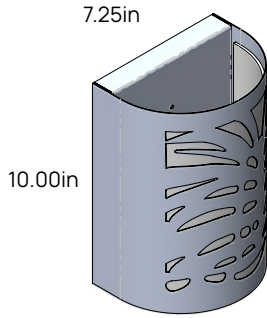

Medium
(4.50in Depth)