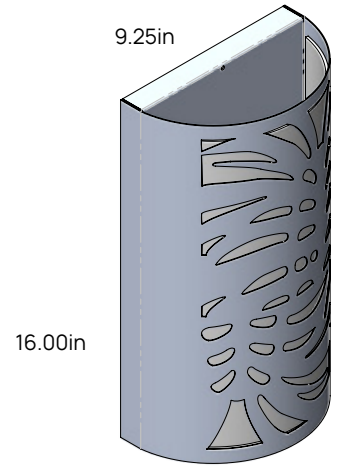

Extra Large
(5.50in Depth)

Small
(4.00in Depth)