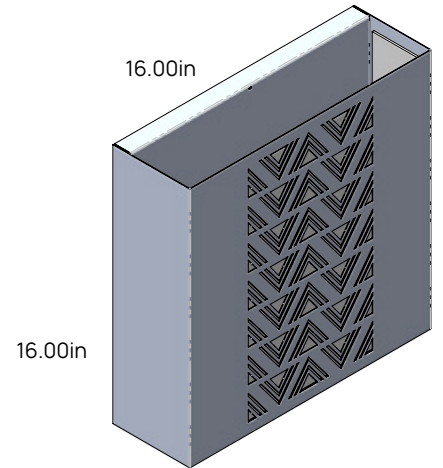

Extra Large
(5.50in Depth)