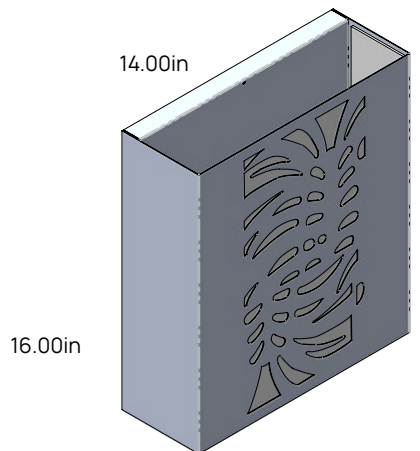

Extra Large
(5.50in Depth)