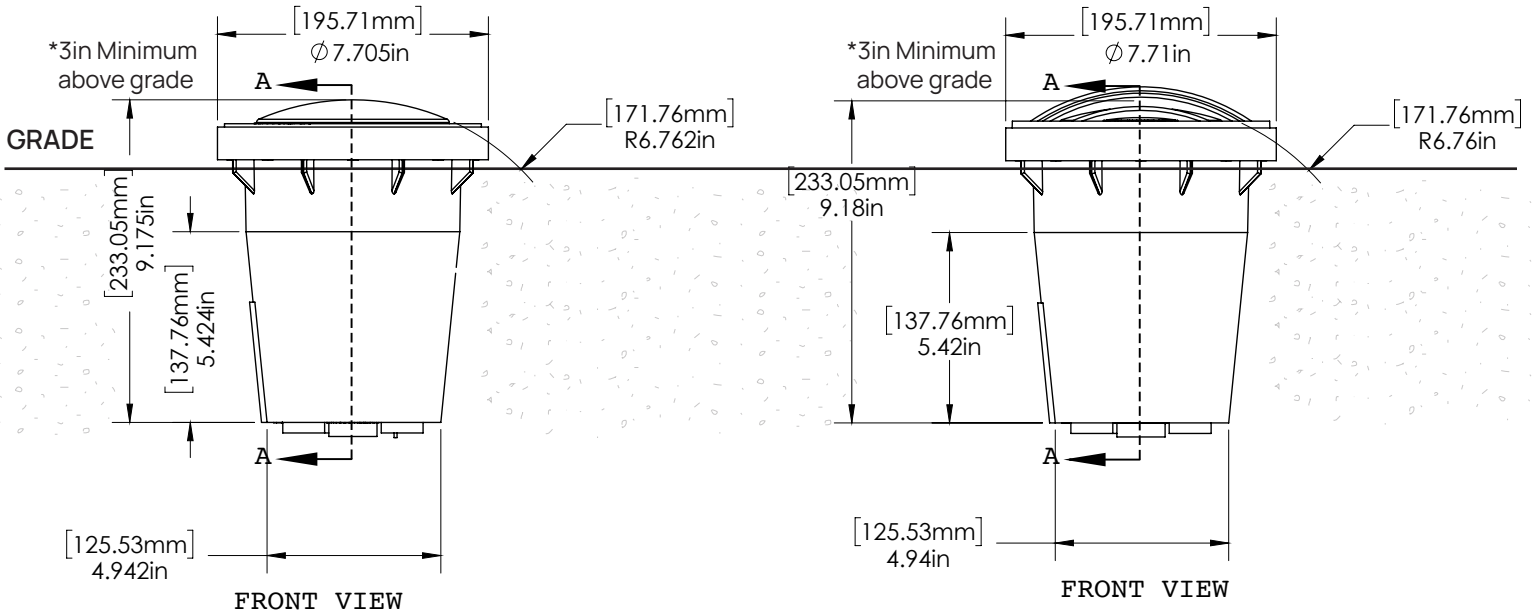

SL20 MEDIUM WELI LIGHT 12 VOLTS

SL20MD

PROJECT:

TYPE:

DATE:

CATALOG NUMBER:

DIMENSIONS

Dimensions Shown with Lens Holder

Place 3in Minimum Above Grade

Dimensions Shown with Grate

Place 3in Minimum Above Grade

FOCUS INDUSTRIES INC.
25301 COMMERCENTRE DRIVE
LAKE FOREST, CA. 92630
949.830.1350 | TOLL FREE: 888.882.1350
WWW.FOCUSINDUSTRIES.COM