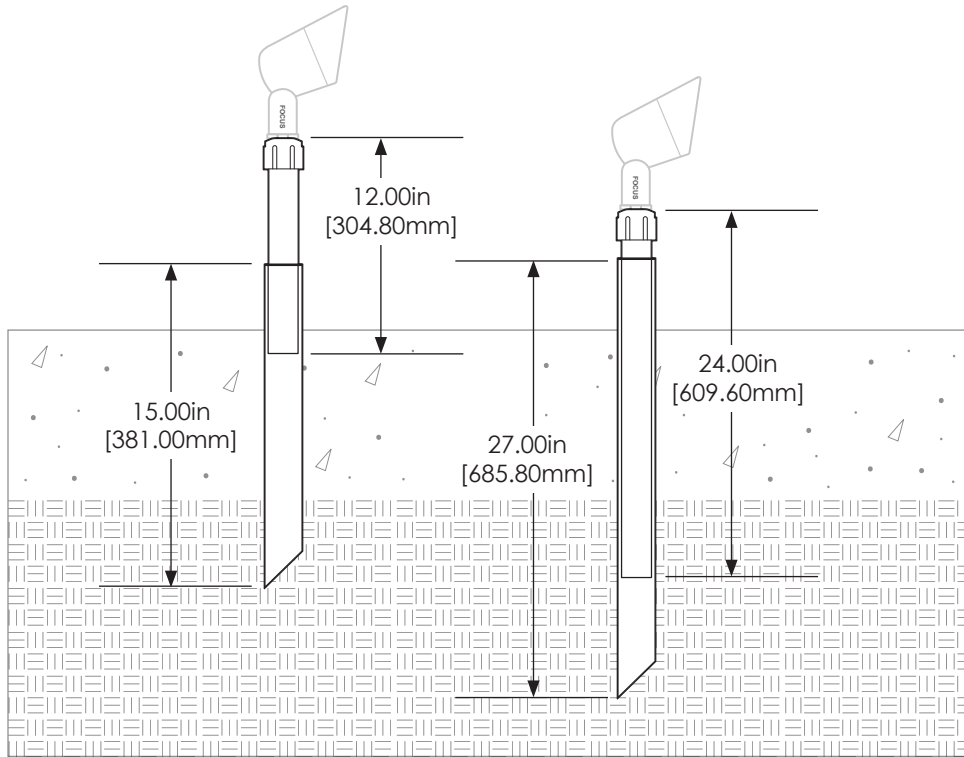

DESIGNED
MANUFACTURED
IN THE USA

FA01 TELESCOPIC STAKE

FA01

PROJECT:

TYPE:

DATE:

CATALOG NUMBER:

DIMENSIONS