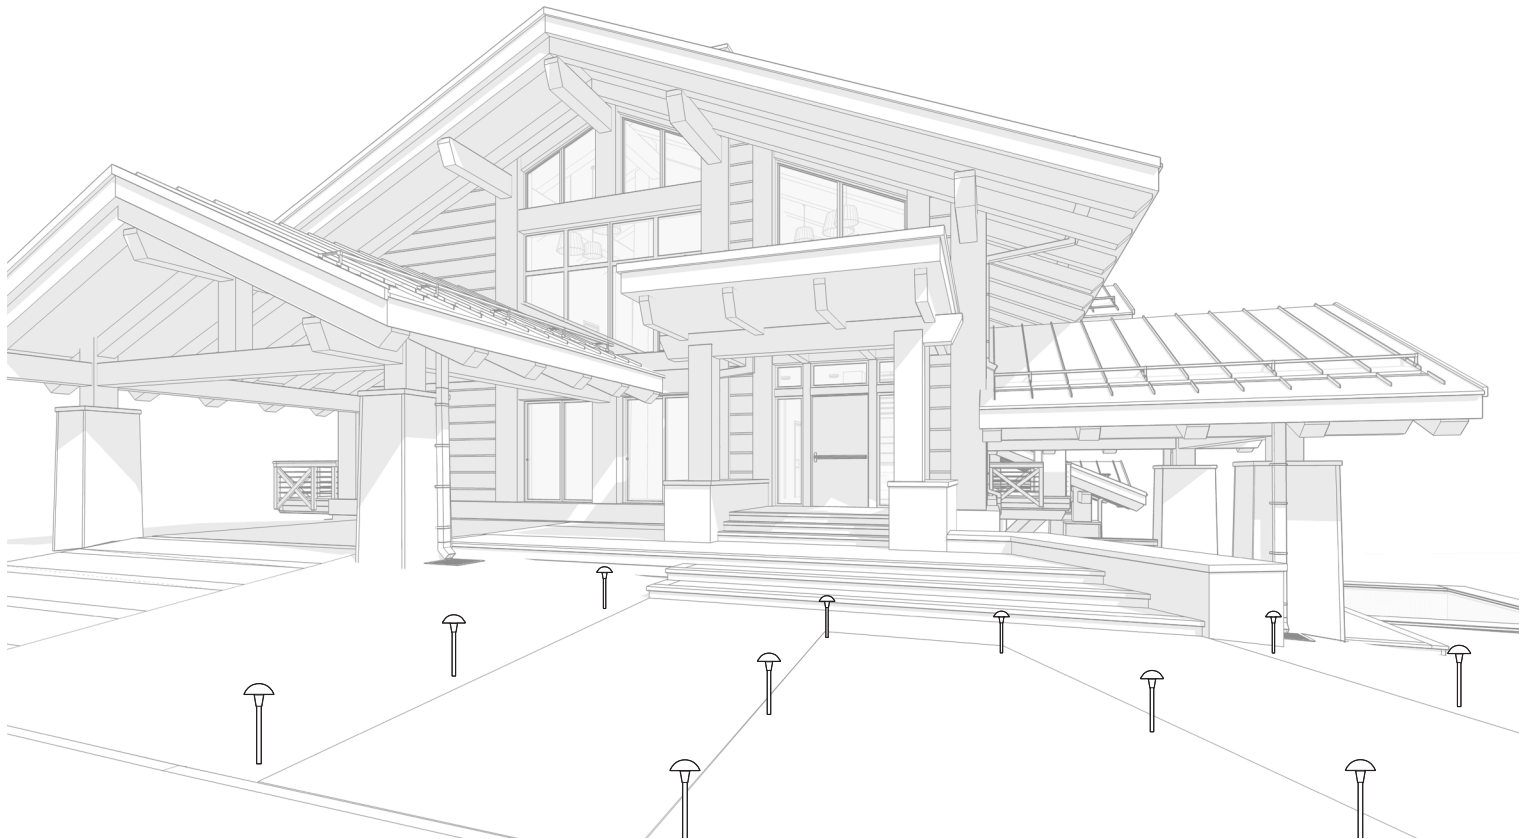

AL06SM AREA LIGHT SPEC SHEET

AL06SM

PROJECT: _____ TYPE: _____ DATE: _____

CATALOG NUMBER: _____

ACCESSORIES

(Configure and order accessories separately)

Stakes

FA03 8.75" (12v)	FA03LG 8.875" (12v)	FA03RX 7.00" (12v)	FA032P 8.235" (12v)	FA033P 8.235" (12v)

Mounting Posts

FA01 15.00" (12v)	FA24MDCSTPOST 13.00" to 16.00" (12v)	FA25 20.00" (12v)	FA26 20.00" (120-277v)

Extension Wands & Couplers

FA30-4 4.00"	FA30-8 8.00"	FA30 10.00"	FA31 13.00"	FA32 16.00"	FA33 21.00"	FA34 26.00"
(12-277v)						

Canopies

FA24/BRS 3.00" dia. (12v)	FA24MDCST/BRS 2.65" dia. (12v)	FA24MDCSTPC/BRS 2.65" dia. (12v)	FA24LGSPUN/BRS 4.75" dia. (12v)	FA24LGCST/BRS 4.75" dia. (12-277v)	FA22LGCST/BRS 5.75" (12-277v)

Sprinkler Shield

FA97 1.75" dia. (12v)

FOCUS INDUSTRIES INC.
25301 COMMERCENTRE DRIVE
LAKE FOREST, CA. 92630
949.830.1350 | TOLL FREE: 888.882.1350
WWW.FOCUSINDUSTRIES.COM

DESIGNED
MANUFACTURED
IN THE USA