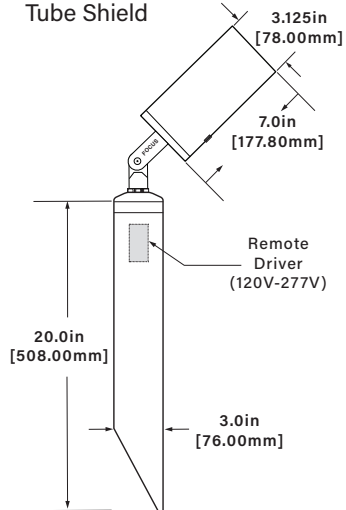

PROJECT:

TYPE:

DATE:

CATALOG NUMBER:

DIMENSIONS

Dimensions Shown with FA03 Stake (12V)

Standard Cap

Dimensions Shown with FA2660W Post (12V-277V)

Tube Shield

Dimensions Shown with FAJBox (12V-277V)

Extension Cap

Dimensions Shown with FA24LG (12V-277V)

Flat Cap

SPECIFICATIONS

INTERNALS	VOLTAGE	12V-277V
	WATTAGE	20W
	LUMENS	1800lm
	WIRING	12V Black 3 foot 18/2 zip cord from base of fixture. For 25ft 16/2 fixture lead wire add (-25F) to catalog number (12V Only) 120V-277V Black 12" pigtail from driver
	DRIVER	12V AC/DC-Integrated on board 120V-277V remote driver HW1260LED (Must use FA2660W post or outdoor rated junction box)
	LENS	High impact clear tempered convex glass
	O-RING	2x - 70 Durometer 400° red silicone
	OPTICS	Interchangeable: 15° Spot, 40° Narrow Flood, 60° Wide Flood, 160° Very Wide Flood (no optics)
EXTERNALS	HOUSING	Extruded Aluminum, Brass
	HEAT SINK	Cast Aluminum, Cast Brass,
	SWIVEL	Cast Aluminum, Cast Brass, (240° rotation)
	CAP	Matching Aluminum, Brass
	MOUNT	12V: FA03 Black ABS 9" Stake - Aluminum version (standard); FA03LG Large Black ABS 9" Stake 120V-277V: Mounting options not supplied. Order separately FAJBox or other outdoor rated mount (More available. See page 3)
	FINISH	Aluminum: Polyester textured powder coat (More options available. See page 4) Brass: Acid finishes (More options available. See page 4.)
	LISTINGS	IP66. Indoor/Outdoor use. Suitable for wet locations