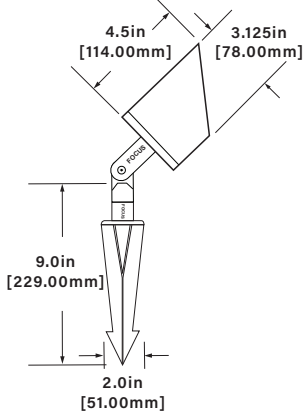

PROJECT:

TYPE:

DATE:

CATALOG NUMBER:

DIMENSIONS

Dimensions Shown with FA03 Stake (12V)

Standard Cap

Dimensions Shown with FA2660W Post (12V-277V)

Tube Shield

Dimensions Shown with FAJBox (12V-277V)

Extension Cap

Dimensions Shown with FA24LG (12V-277V)

Flat Cap

SPECIFICATIONS

INTERNALS	VOLTAGE	12V-277V
	WATTAGE	20W
	LUMENS	1800lm
	WIRING	12V Black 3 foot 18/2 zip cord from base of fixture. For 25ft 16/2 fixture lead wire add (-25F) to catalog number (12V Only) 120V-277V Black 12" pigtail from driver
	DRIVER	12V AC/DC-Integrated on board 120V-277V remote driver HW1260LED (Must use FA2660W post or outdoor rated junction box)
	LENS	High impact clear tempered convex glass
	O-RING	2x - 70 Durometer 400° red silicone
	OPTICS	Interchangeable: 15° Spot, 40° Narrow Flood, 60° Wide Flood, 160° Very Wide Flood (no optics)
EXTERNALS	HOUSING	Extruded Aluminum, Brass
	HEAT SINK	Cast Aluminum, Cast Brass,
	SWIVEL	Cast Aluminum, Cast Brass, (240° rotation)
	CAP	Matching Aluminum, Brass
	MOUNT	12V: FA03 Black ABS 9" Stake - Aluminum version (standard); FA03LG Large Black ABS 9" Stake 120V-277V: Mounting options not supplied. Order separately FAJBox or other outdoor rated mount (More available. See page 3)
	FINISH	Aluminum: Polyester textured powder coat (More options available. See page 4) Brass: Acid finishes (More options available. See page 4.)
	LISTINGS	IP66. Indoor/Outdoor use. Suitable for wet locations