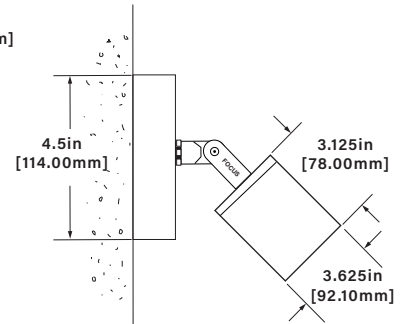

PROJECT:

TYPE:

DATE:

CATALOG NUMBER:

DIMENSIONS

Dimensions Shown with FA03 Stake (12V)

Standard Cap

Dimensions Shown with FA2660W Post (12V-277V)

Tube Shield

Dimensions Shown with FAJBox (12V-277V)

Extension Cap

Dimensions Shown with FA24LG (12V-277V)

Flat Cap

SPECIFICATIONS

INTERNALS	VOLTAGE	12V-277V
	WATTAGE	20W
	LUMENS	1800lm
	WIRING	12V Black 3 foot 18/2 zip cord from base of fixture. For 25ft 16/2 fixture lead wire add (-25F) to catalog number (12V Only) 120V-277V Black 12" pigtail from driver
	DRIVER	12V AC/DC-Integrated on board 120V-277V remote driver HW1260LED (Must use FA2660W post or outdoor rated junction box)
	LENS	High impact clear tempered convex glass
	O-RING	2x - 70 Durometer 400° red silicone
	OPTICS	Interchangeable: 15° Spot, 40° Narrow Flood, 60° Wide Flood, 160° Very Wide Flood (no optics)
EXTERNALS	HOUSING	Extruded Aluminum, Brass
	HEAT SINK	Cast Aluminum, Cast Brass,
	SWIVEL	Cast Aluminum, Cast Brass, (240° rotation)
	CAP	Matching Aluminum, Brass
	MOUNT	12V: FA03 Black ABS 9" Stake - Aluminum version (standard); FA03LG Large Black ABS 9" Stake 120V-277V: Mounting options not supplied. Order separately FAJBox or other outdoor rated mount (More available. See page 3)
	FINISH	Aluminum: Polyester textured powder coat (More options available. See page 4) Brass: Acid finishes (More options available. See page 4.)
	LISTINGS	IP66. Indoor/Outdoor use. Suitable for wet locations