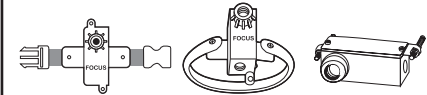

C/FA111TPS (12-277v)	C/FA111T (120-277v)	C/FA111 (12-277v)

Lenses

Glass lenses available in:
Red, Green, Amber,
Light Blue, Dark Blue

Direct Burials & JBoxes