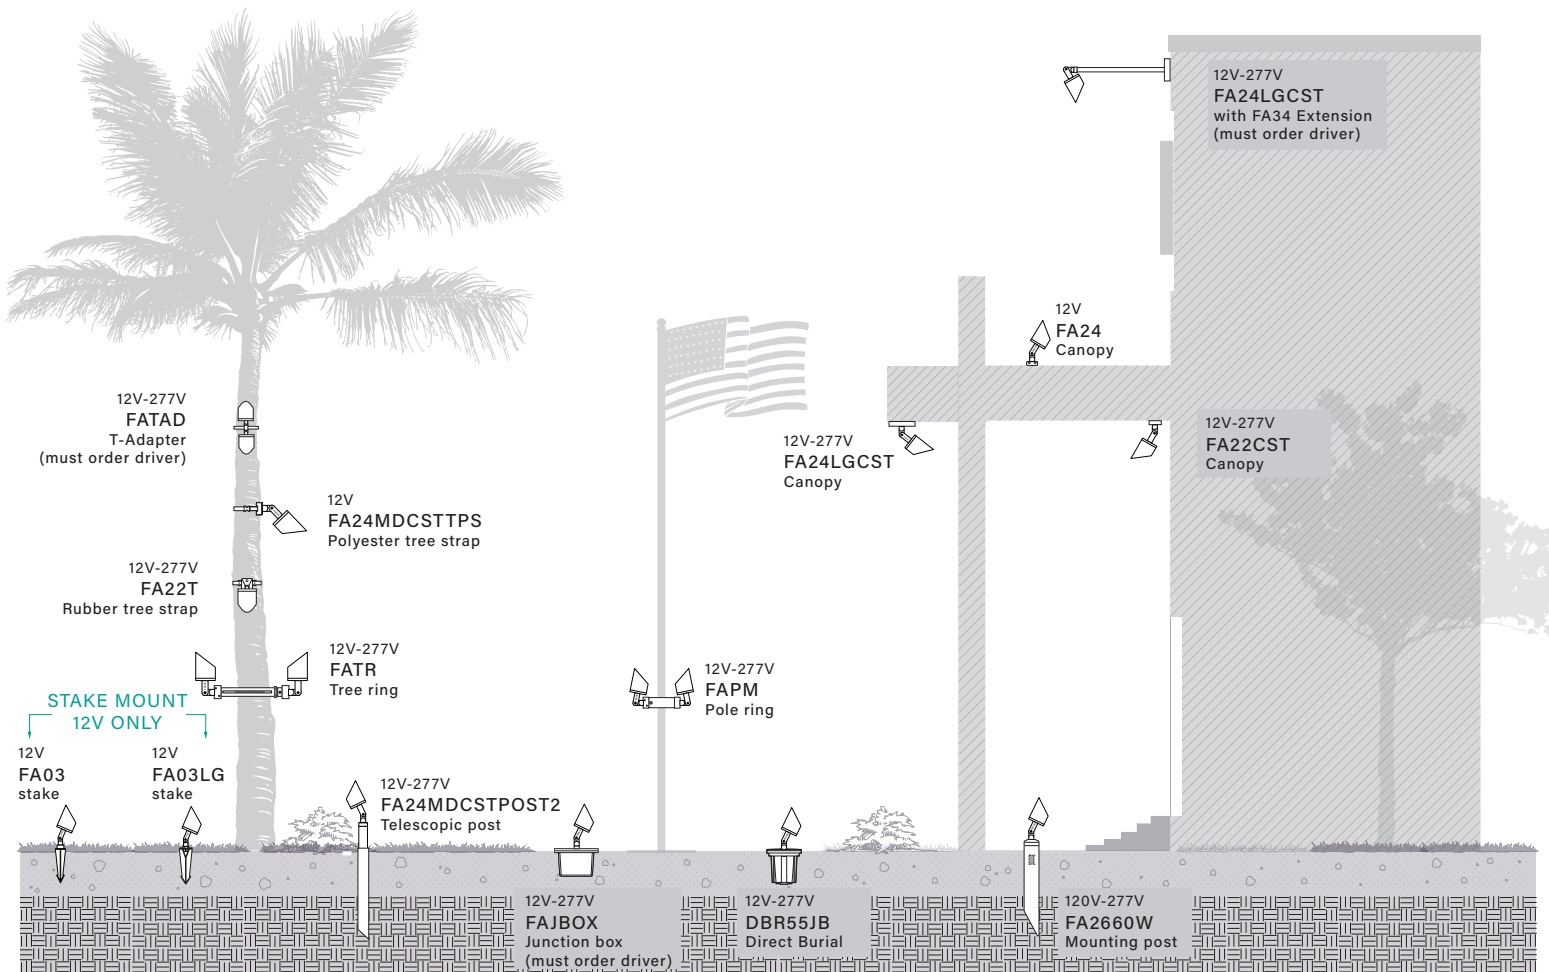

LED MODULE DIRECTIONAL LIGHTING

DL46LEDM

PROJECT:

TYPE:

DATE:

CATALOG NUMBER:

Images enhanced to illustrate usage of mounting options. Drawings not to scale. (see page 2 for product dimensions)

FOCUS INDUSTRIES INC.
25301 COMMERCENTRE DRIVE
LAKE FOREST, CA. 92630
949.830.1350 | TOLL FREE: 888.882.1350
WWW.FOCUSINDUSTRIES.COM

DESIGNED
MANUFACTURED
IN THE USA