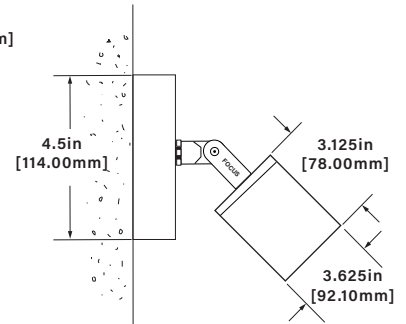

Dimensions Shown with FA24LG (12V-277V)

Flat Cap

SPECIFICATIONS

INTERNALS	VOLTAGE	12V-277V
	WATTAGE	20W
	LUMENS	1800lm
	WIRING	12V Black 3 foot 18/2 zip cord from base of fixture. For 25ft 16/2 fixture lead wire add (-25F) to catalog number (12V Only) 120V-277V Black 12" pigtail from driver
	DRIVER	12V AC/DC-Integrated on board 120V-277V remote driver HW1260LED (Must use FA2660W post or outdoor rated junction box)
	LENS	High impact clear tempered convex glass
	O-RING	2x - 70 Durometer 400° red silicone
	OPTICS	Interchangeable: 15° Spot, 40° Narrow Flood, 60° Wide Flood, 160° Very Wide Flood (no optics)
EXTERNALS	HOUSING	Extruded Aluminum, Brass
	HEAT SINK	Cast Aluminum, Cast Brass,
	SWIVEL	Cast Aluminum, Cast Brass, (240° rotation)
	CAP	Matching Aluminum, Brass
	MOUNT	12V: FA03 Black ABS 9" Stake - Aluminum version (standard); FA03LG Large Black ABS 9" Stake 120V-277V: Mounting options not supplied. Order separately FAJBox or other outdoor rated mount (More available. See page 3)
	FINISH	Aluminum: Polyester textured powder coat (More options available. See page 4) Brass: Acid finishes (More options available. See page 4.)
	LISTINGS	IP66. Indoor/Outdoor use. Suitable for wet locations

FOCUS INDUSTRIES INC.

25301 COMMERCENTRE DRIVE
LAKE FOREST, CA. 92630
949.830.1350 | TOLL FREE: 888.882.1350
WWW.FOCUSINDUSTRIES.COM

DESIGNED
MANUFACTURED
IN THE USA