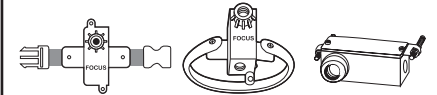

C/FA111TPS (12-277v)	C/FA111T (120-277v)	C/FA111 (12-277v)

Lenses

Glass lenses available in:
Red, Green, Amber,
Light Blue, Dark Blue

Direct Burials & JBoxes