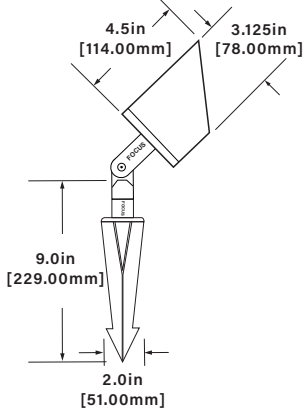

LED MODULE DIRECTIONAL LIGHTING

DL46LEDM

PROJECT:

TYPE:

DATE:

CATALOG NUMBER:

DIMENSIONS

Dimensions Shown with FA03 Stake (12V)

Standard Cap