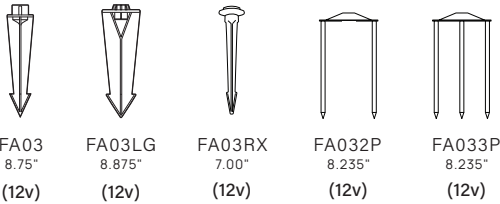

LED MODULE DIRECTIONAL LIGHTING

DL46LEDM

PROJECT:

TYPE:

DATE:

CATALOG NUMBER:

Stakes

FA03 8.75" (12v)	FA03LG 8.875" (12v)	FA03RX 7.00" (12v)	FA032P 8.235" (12v)	FA033P 8.235" (12v)