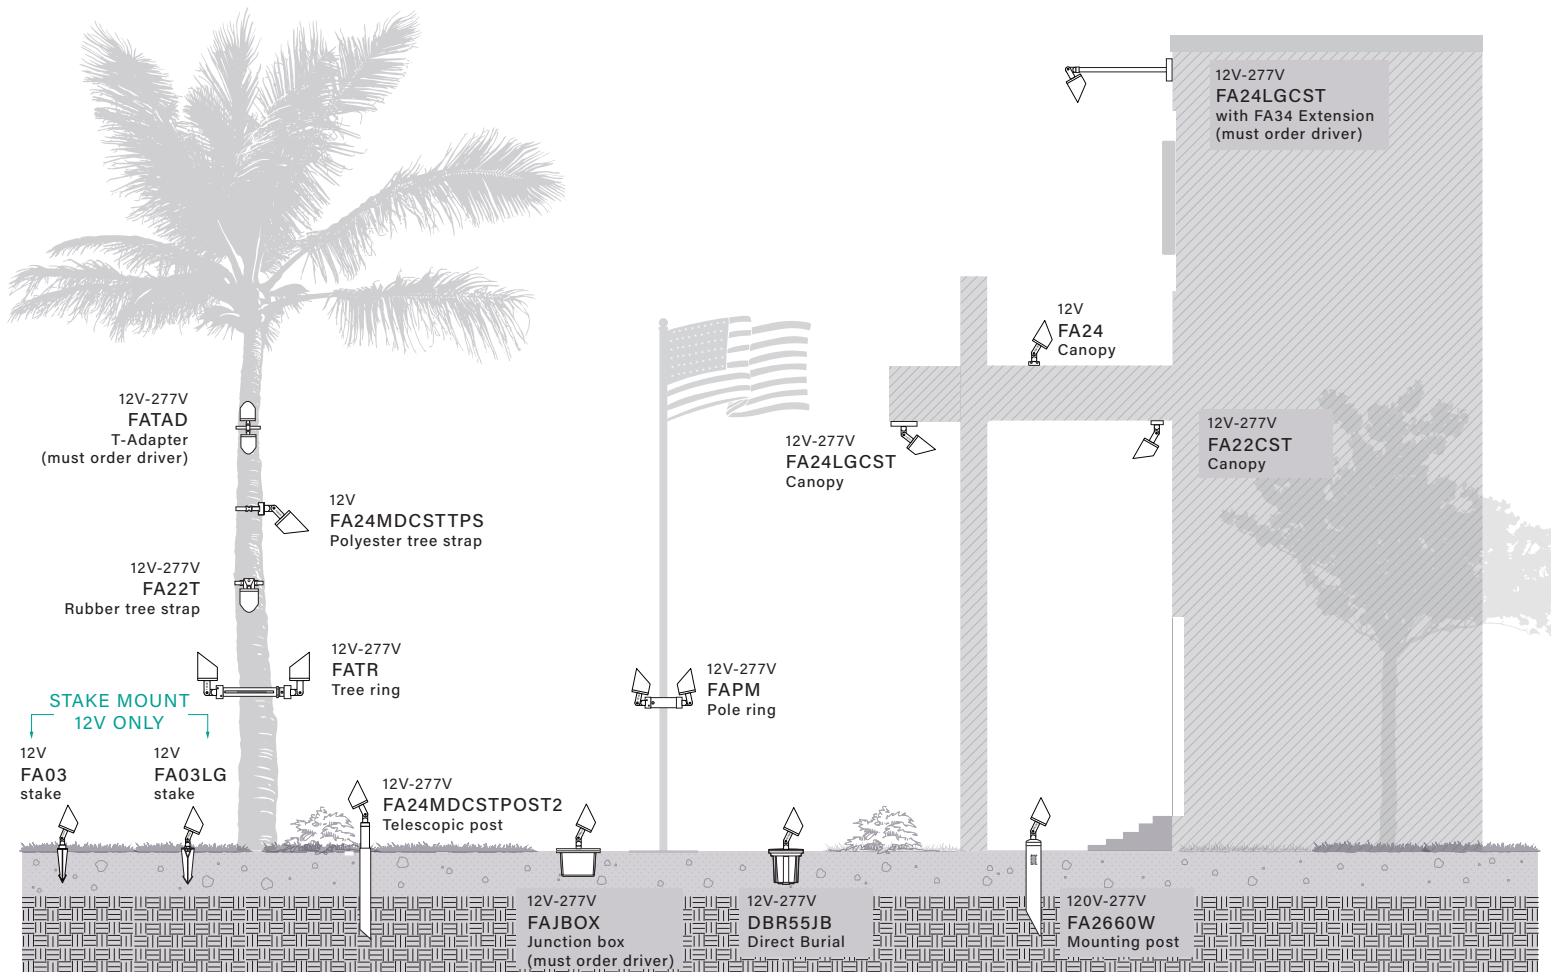

DESIGNED
MANUFACTURED
IN THE USA

LED MODULE DIRECTIONAL LIGHTING

DL46LEDM

PROJECT:

TYPE:

DATE:

CATALOG NUMBER:

Images enhanced to illustrate usage of mounting options. Drawings not to scale. (see page 2 for product dimensions)