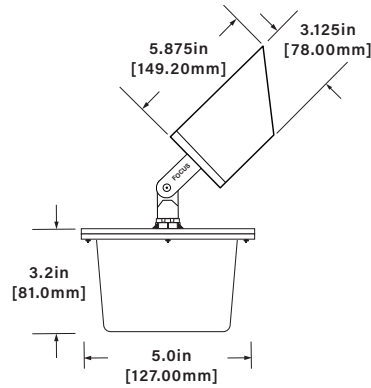

Dimensions Shown with FAJBox (12V-277V)

Extension Cap