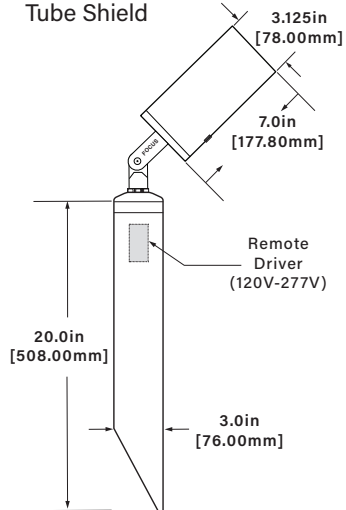

Dimensions Shown with FA2660W Post (12V-277V)

Tube Shield