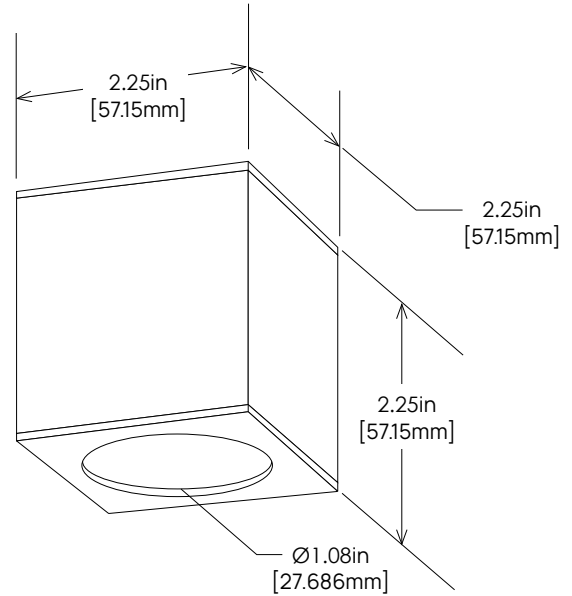

SL64SMDL4BRS

12V LED CUBE
DOWN LIGHT

Housing Size: 2.25" L x 2.25" W x 2.25" D
Material: Brass
LED: 2w Omni 2 Mini Super Saver LED (L4)
Mount: Keyhole Slot
LED Option: 2w Omni 2 Mini Super Saver LED 2700K (L3)
LED OPTION: 1.5w MR8 LED
Material Option: Aluminum