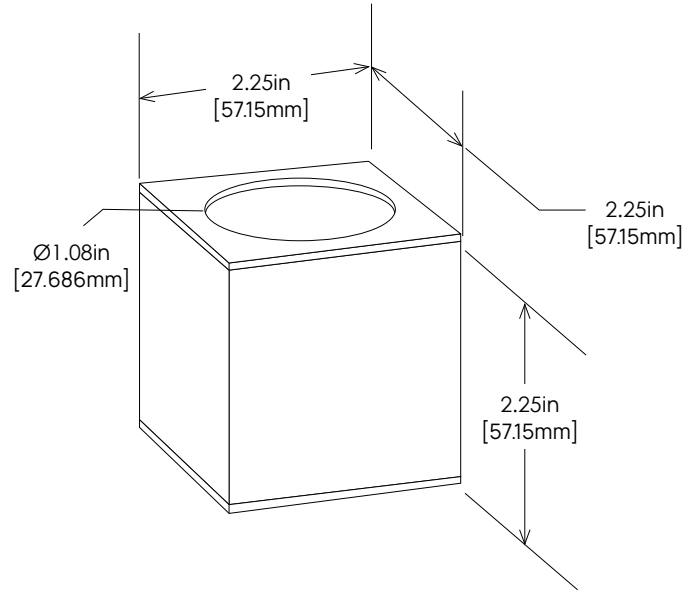

SL64SML4BLT
12V LED CUBE
UP/DOWN LIGHT

Housing Size: 2.25" L x 2.25" W x 2.25" D
Material: Aluminum
LED: 2w Omni 2 Mini Super Saver LED (L4)
Mount: Keyhole Slot
Material Option: Brass

ITEM NUMBER	LED TYPE	WATTAGE	CCT	LUMENS	FINISH	CONSTRUCTION
SL64SMDL4BLT/BRT	Omni 2 Mini	2w	2700K	270lm	Black or Bronze Texture	Aluminum
SL64SMDL4BRS	Omni 2 Mini	2w	2700K	270lm	Unfinished	Brass

Standard finishes shown. For more finish options see page 6.