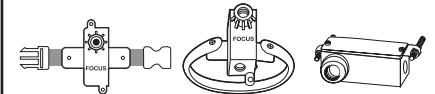

FA22TREE (12-277v)	FA24MDCSTTREE (12v)	FA24T (12v)