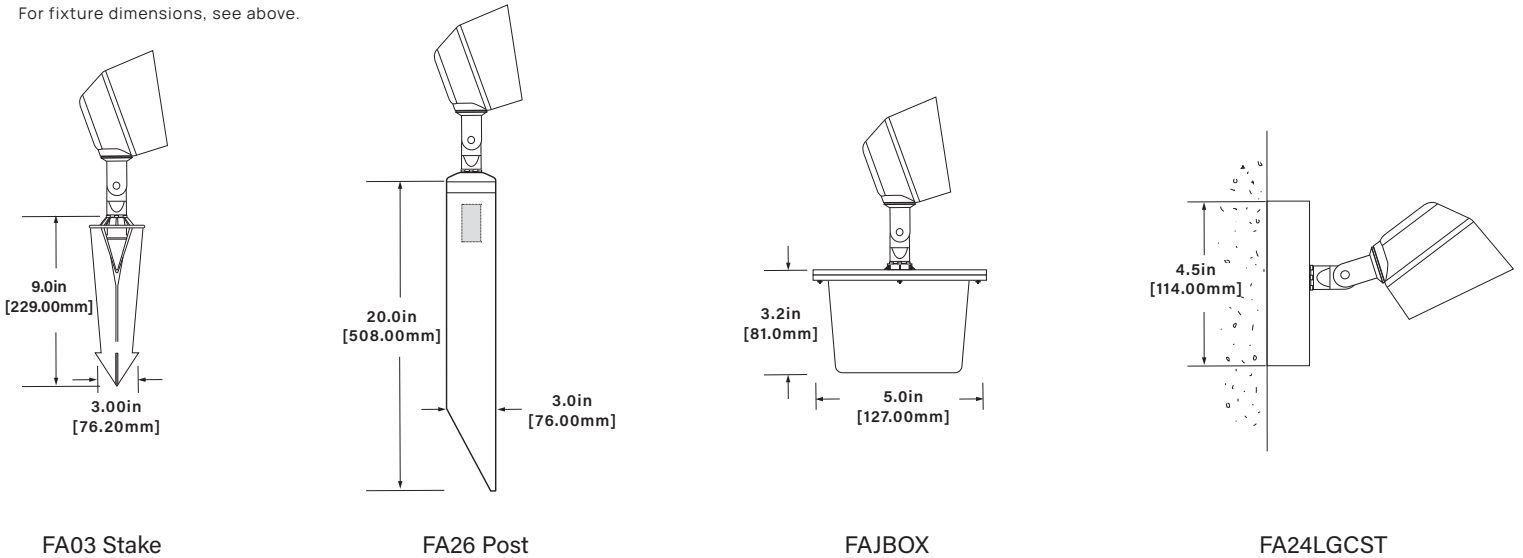

MOUNTING OPTION DIMENSIONS

For fixture dimensions, see above.

FA03 Stake

FA26 Post

FAJBOX

Click Icon to Download

FOCUS INDUSTRIES INC.

25301 COMMERCENTRE DRIVE
LAKE FOREST, CA. 92630
949.830.1350 | TOLL FREE: 888.882.1350
WWW.FOCUSINDUSTRIES.COM

DESIGNED
MANUFACTURED
IN THE USA