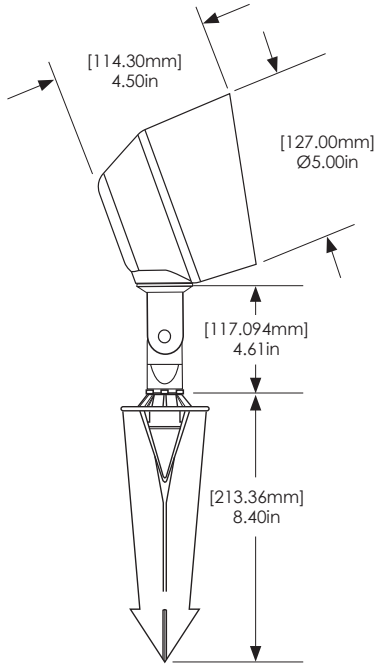

DL03 DIRECTIONAL LIGHT SPEC SHEET

DL03

PROJECT:

TYPE:

DATE:

CATALOG NUMBER:

BASIC DIMENSIONS

Dimensions Shown

Brass Version with FA03LG Stake