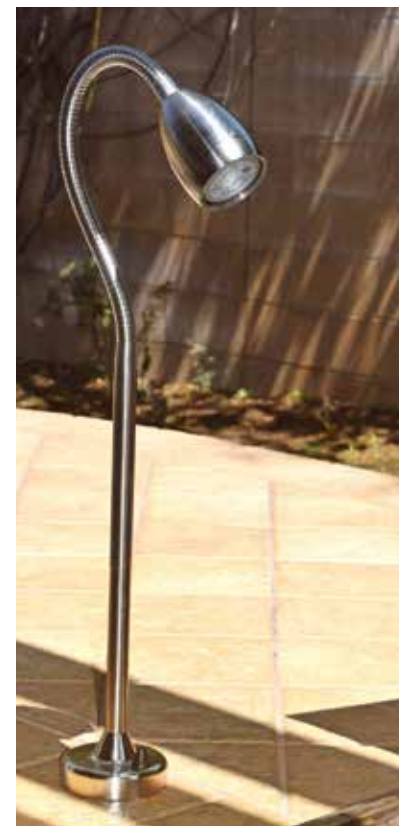

BBQ & GRILL LED LIGHTS

12v | 120v

BQ01 SERIES : THREADED EGG

NEW

NEW

FIXTURE: 316 stainless steel housing

ARM: 12" 316 stainless steel rigid stem with 16" stainless steel flex arm on top. Clear polyolefin shrink cover protection on flex arm.

LENS: High impact clear tempered flat glass

O-RING: High temperature red silicone

12v SOCKET: High temperature ceramic GU5.3 bi-pin with 250°C silicone lead wires

12v LED SUPPLIED: 7w MR16 Super Saver LED (L48); 40,000 hours, 36°, 550 lumen, 3000K

120v SOCKET: High temperature ceramic medium base with 250°C silicone lead wires

120v LED SUPPLIED: 7w, PAR16, medium base LED (L134), 40,000 hours, 36°, 550 lumen, 3000K

FINISH: Stainless Steel - brushed

ORDERING INFORMATION

POWER KIT NEEDED

BQFD01L48SS	12v 316 stainless steel flex deck mount BBQ light	02, 03
BQFC301L48SS	12v 316 stainless steel flex w/ 3" clamp BBQ light	02, 03
BQFC501L48SS	12v 316 stainless steel flex w/ 5" clamp BBQ light	02, 03
BQQC01L48SS	12v 316 stainless steel w/ quick connect BBQ light	03
BQTM01L48SS	12v 316 stainless steel top mount BBQ light	02, 03
BQFD01L134SS	120v 316 stainless steel flex deck mount BBQ light	04
BQFC501L134SS	120v 316 stainless steel flex w/ 5" clamp BBQ light	supplied
BQTM01L134SS	120v 316 stainless steel flex deck BBQ light	04

POWER KITS

BQFA03	FA05 quick connector & 20ft 18/2 wire to existing voltage systems-12v
BQFA04	9ft power cord 18/3 SJTW with plug