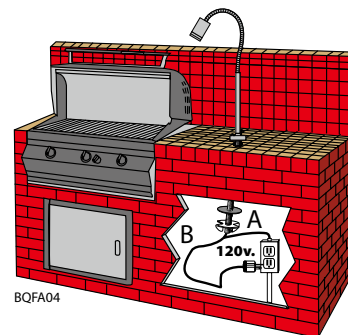

## POWER SUPPLIES 12V/120V

**KIT 1**

BQFA03: FA05 Quick Connector & 20FT 18/2 Wire To Existing Voltage Systems -12v

**KIT 2**

BQFA04: 9ft power cord 18/3 SJTW with plug -120v

**1:** Plug 9' grounded power cord into weatherproof receptacle via power cord (supplied by Focus) Kit 2 Shown

**2:** Direct connection to 12v. landscape lighting system with supplied FA-05 Quick Connector with 20' 18/2 SPT-1W black lead wire (Kit 1 Shown)

**3:** Plug 9' grounded power cord into weatherproof receptacle via power cord (supplied by Focus) Kit 2 Shown