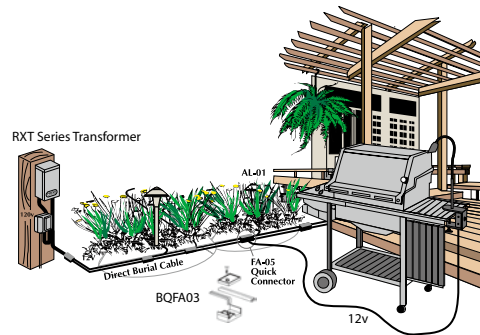

## POWER SUPPLIES 12V/120V

**KIT 1**

BQFA03: FA05 Quick Connector & 20FT 18/2 Wire To Existing Voltage Systems -12v

**KIT 2**

BQFA04: 9ft power cord 18/3 SJTW with plug -120v

**1:** Plug 9' grounded power cord into weatherproof receptacle via power cord (supplied by Focus) Kit 2 Shown

**2:** Direct connection to 12v. landscape lighting system with supplied FA-05 Quick Connector with 20' 18/2 SPT-1W black lead wire (Kit 1 Shown)

**3:** Plug 9' grounded power cord into weatherproof receptacle via power cord (supplied by Focus) Kit 2 Shown