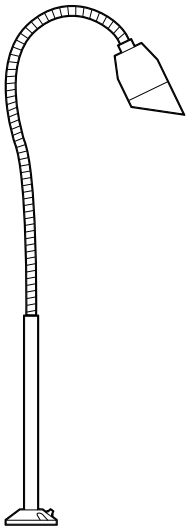

Barbecue LED Lighting

Lighting Excellence for Every Grilling Solution: Illuminate Your Grill with Focus Industries Inc.

Focus Industries offers a range of BBQ & Grill Lights in stainless steel, designed to enhance outdoor cooking experiences. Constructed from high-quality stainless steel, they are durable and resistant to harsh outdoor conditions, ensuring long-lasting performance. With their sleek design and efficient lighting, Focus Industries BBQ & Grill Lights provide both functionality and aesthetic appeal, making nighttime grilling safer and more enjoyable.