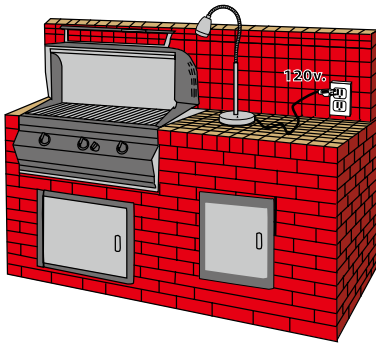

## POWER SUPPLIES 12V/120V

**KIT 1**

BQFA03: FA05 Quick Connector & 20FT 18/2 Wire To Existing Voltage Systems -12v

**KIT 2**

BQFA04: 9ft power cord 18/3 SJTW with plug -120v

**1:** Plug 9' grounded power cord into weatherproof receptacle via power cord (supplied by Focus) Kit 2 Shown