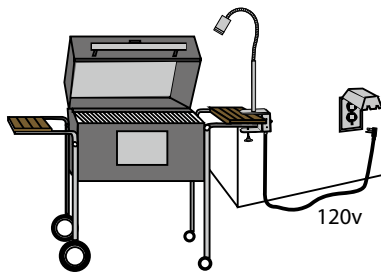

## POWER SUPPLIES 12V/120V

**KIT 1**

BQFA03: FA05 Quick Connector & 20FT 18/2 Wire To Existing Voltage Systems -12v

**KIT 2**

BQFA04: 9ft power cord 18/3 SJTW with plug -120v

**1:** Plug 9' grounded power cord into weatherproof receptacle via power cord (supplied by Focus) Kit 2 Shown

**2:** Direct connection to 12v. landscape lighting system with supplied FA-05 Quick Connector with 20' 18/2 SPT-1W black lead wire (Kit 1 Shown)

**3:** Plug 9' grounded power cord into weatherproof receptacle via power cord (supplied by Focus) Kit 2 Shown