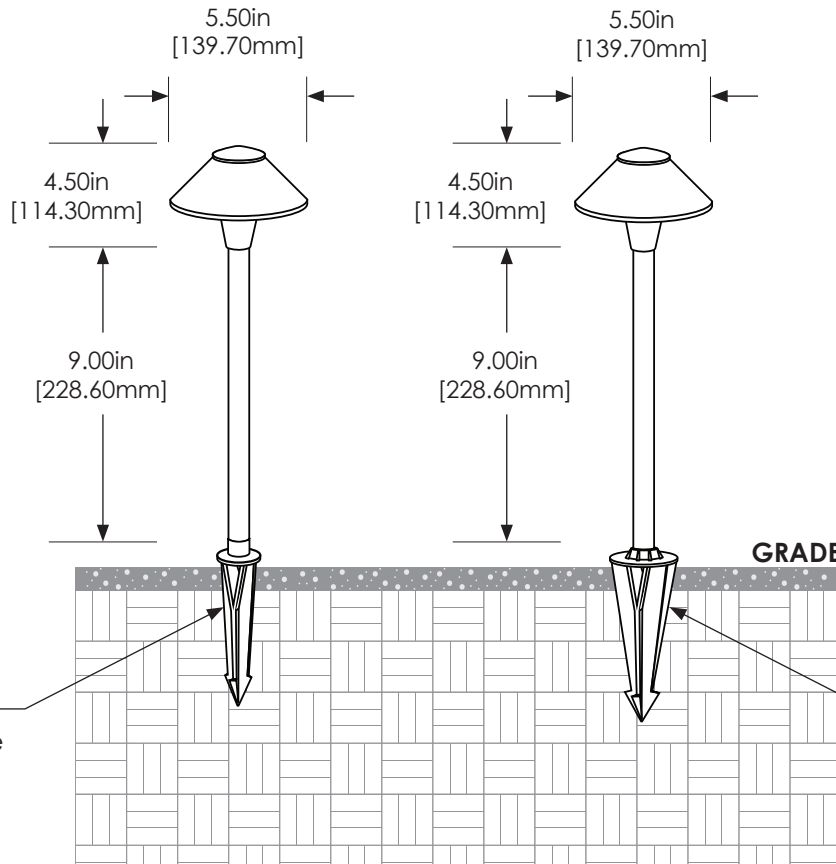

## DIMENSIONS

**Dimensions Shown  
with 9in ABS Stake**

AL01BLT

**Dimensions Shown  
with Large 9in ABS Stake**

AL01BRS

(FA03)  
Standard Low Voltage  
Mounting Stake  
**Aluminum Fixture**

(FA03LG)  
Standard Low Voltage  
Mounting Stake  
**Brass Fixture Only**