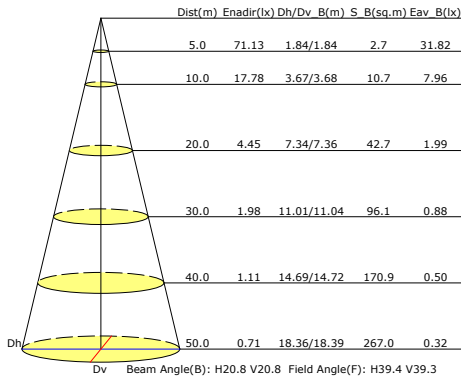

5w MR16 Super Saver 15°

LIGHT DISTRIBUTION 12-Volt 3000K

5w MR16 Super Saver 36°

LIGHT DISTRIBUTION 12-Volt 3000K

5w MR16 Super Saver 80°

LIGHT DISTRIBUTION 120-Volt 2700K

5w MR16 Super Saver 15°

LIGHT DISTRIBUTION 120-Volt 2700K