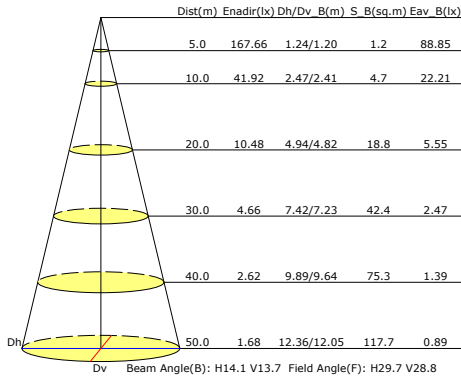

7w MR16 Super Saver 15°

LIGHT DISTRIBUTION 12-Volt 3000K

7w MR16 Super Saver 36°

LIGHT DISTRIBUTION 12-Volt 3000K

7w MR16 Super Saver 80°

LIGHT DISTRIBUTION 120-Volt 2700K

7w MR16 Super Saver 15°

LIGHT DISTRIBUTION 120-Volt 2700K