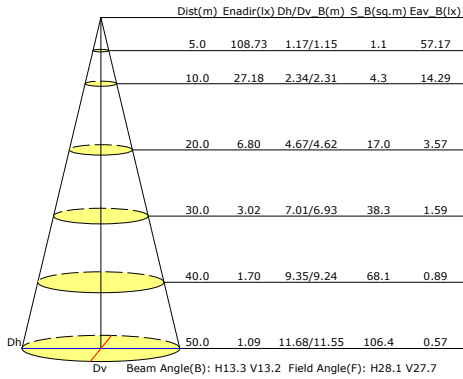

3w MR16 Super Saver 15°

LIGHT DISTRIBUTION 12-Volt 3000K

3w MR16 Super Saver 36°

LIGHT DISTRIBUTION 12-Volt 3000K

3w MR16 Super Saver 80°

LIGHT DISTRIBUTION 120-Volt 2700K

3w MR16 Super Saver 15°

LIGHT DISTRIBUTION 120-Volt 2700K