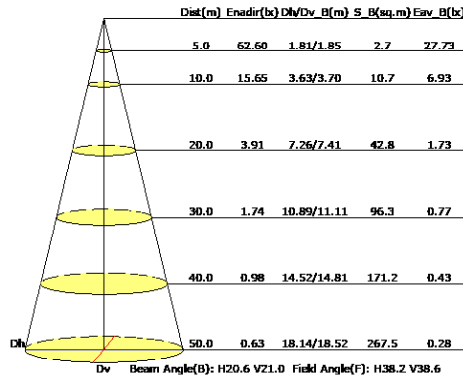

3w MR16 Super Saver 15°

LIGHT DISTRIBUTION 12-Volt 3000K

3w MR16 Super Saver 36°

LIGHT DISTRIBUTION 12-Volt 3000K

3w MR16 Super Saver 80°

LIGHT DISTRIBUTION 120-Volt 2700K

3w MR16 Super Saver 15°

LIGHT DISTRIBUTION 120-Volt 2700K