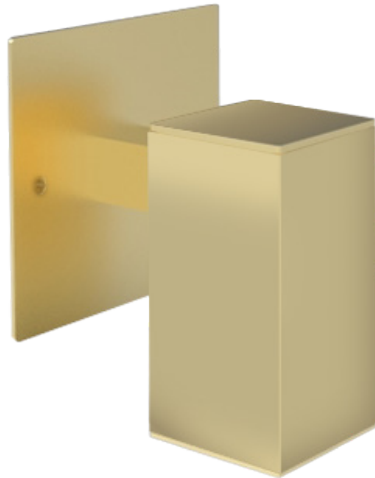

SL63 SQUARE SURFACE MOUNT

SL63WMD

PROJECT:

TYPE:

DATE:

CATALOG NUMBER:

SL63WMDL24BRS

SL63WMDFPL24BRS

CATALOG ORDER LOGIC

EXAMPLE: SL63WMDL24BRS

FIXTURE

SL63 (Specialty Light)

STYLE

WM (Wall Mount)

MOUNTING TYPE

Standard (4.5" Square Canopy)
 FP (4.5" Flat Plate)