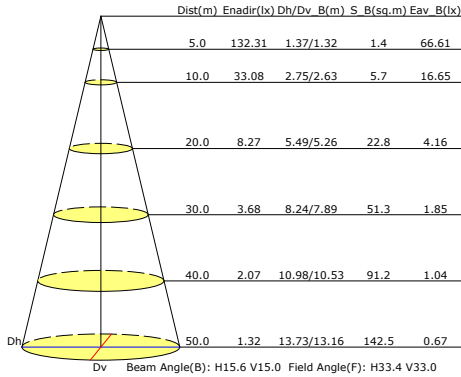

7w MR16 Super Saver 15°

LIGHT DISTRIBUTION 12-Volt 3000K

7w MR16 Super Saver 36°

LIGHT DISTRIBUTION 12-Volt 3000K

7w MR16 Super Saver 80°

LIGHT DISTRIBUTION 120-Volt 2700K

7w MR16 Super Saver 15°

LIGHT DISTRIBUTION 120-Volt 2700K