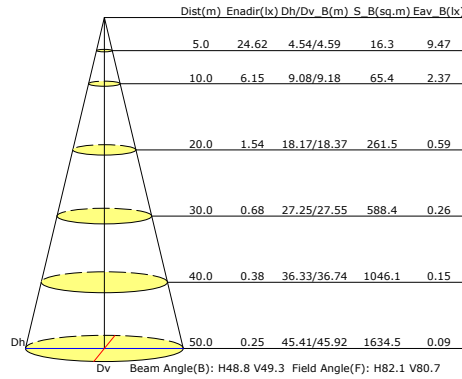

LIGHT DISTRIBUTION 120-Volt 2700K

5w MR16 Super Saver 36°