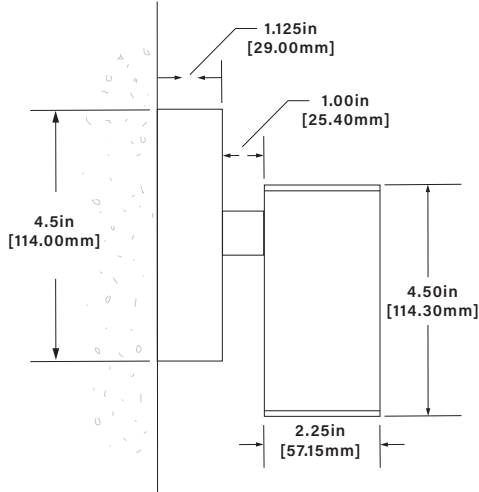

Dimensions Shown with Canopy (12V-120V)

4.5" Square Canopy

Dimensions Shown with Flat Plate (12V-120V)

4.5" Flat Plate

SPECIFICATIONS

INTERNALS	VOLTAGE	12V-277V
	WATTAGE	3W/5W/7W
	LED	MR16 LED (L22, L24, L26, L106, L108, L110)
	LUMENS	270lm 120V-277V Black 12" pigtail from driver
	WIRING	12V Black 3 foot 18/2 zip cord from base of fixture. For 25ft 16/2 fixture lead wire add (-25F) to catalog number 120V-277V remote driver HW1260LED277R1 (Must use FA2660W post or outdoor rated junction box)
	DRIVER	12V AC/DC-Integrated on board
	LENS	High impact clear tempered convex glass
	GASKET	2x - 70 Durometer 400° red silicone
	OPTICS	Interchangeable: 15° Spot, 40° Flood, 60° Wide Flood, 160° Very Wide Flood (no optics)
EXTERNALS	BODY	Extruded Aluminum, or Brass housing
	MATERIALS	Aluminum, Brass
	EXTENSION	Aluminum, or Brass
	CAPS	Matching Aluminum, or Brass
	MOUNT	4.5" Square Canopy Aluminum, or Brass 4.5" Flat Plate (FP) Aluminum, or Brass
	FINISH	Aluminum: Polyester textured powder coat (More options available on page 4) Brass: Acid finishes (More options available on page 4)
	LISTINGS	IP66. Indoor/Outdoor use. Suitable for wet locations