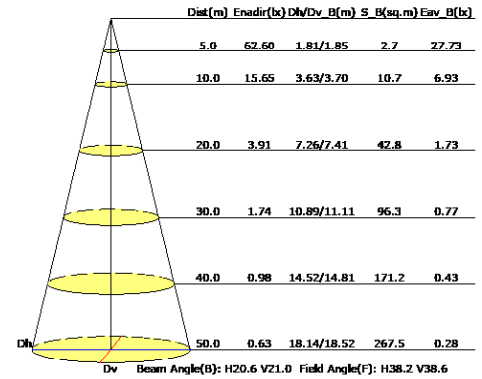

3w MR16 Super Saver 15°

LIGHT DISTRIBUTION 12-Volt 3000K

3w MR16 Super Saver 36°

LIGHT DISTRIBUTION 12-Volt 3000K

3w MR16 Super Saver 80°

LIGHT DISTRIBUTION 120-Volt 2700K

3w MR16 Super Saver 15°

LIGHT DISTRIBUTION 120-Volt 2700K