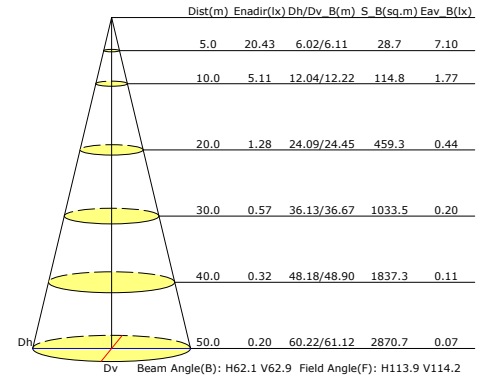

LIGHT DISTRIBUTION 120-Volt 2700K

7w MR16 Super Saver 80°

IP66

FOCUS INDUSTRIES INC.
25301 COMMERCENTRE DRIVE
LAKE FOREST, CA. 92630
949.830.1350 | TOLL FREE: 888.882.1350
WWW.FOCUSINDUSTRIES.COM