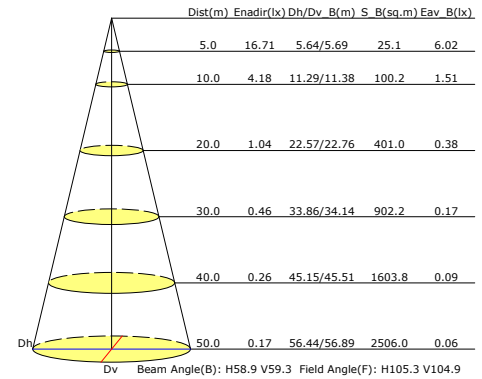

5w MR16 Super Saver 15°

LIGHT DISTRIBUTION 12-Volt 3000K

5w MR16 Super Saver 36°

LIGHT DISTRIBUTION 12-Volt 3000K

5w MR16 Super Saver 80°

LIGHT DISTRIBUTION 120-Volt 2700K

5w MR16 Super Saver 15°

LIGHT DISTRIBUTION 120-Volt 2700K