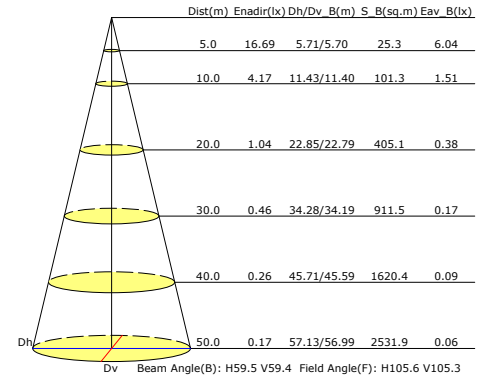

LIGHT DISTRIBUTION 120-Volt 2700K

5w MR16 Super Saver 80°

IP66

FOCUS INDUSTRIES INC.
25301 COMMERCENTRE DRIVE
LAKE FOREST, CA. 92630
949.830.1350 | TOLL FREE: 888.882.1350
WWW.FOCUSINDUSTRIES.COM