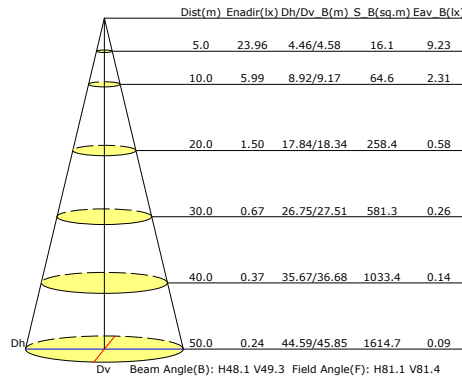

5w MR16 Super Saver 15°

LIGHT DISTRIBUTION 12-Volt 3000K

5w MR16 Super Saver 36°

LIGHT DISTRIBUTION 12-Volt 3000K

5w MR16 Super Saver 80°

LIGHT DISTRIBUTION 120-Volt 2700K

5w MR16 Super Saver 15°

LIGHT DISTRIBUTION 120-Volt 2700K