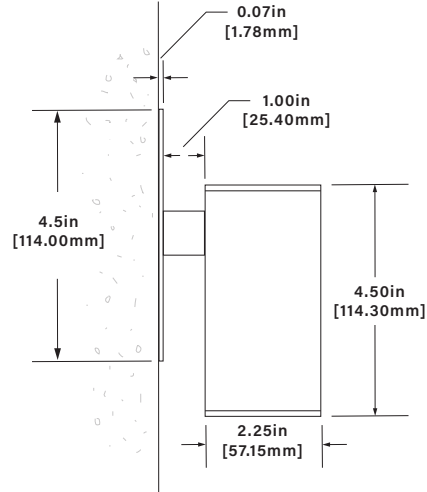

Dimensions Shown with Canopy (12V-120V)

4.5" Square Canopy

Dimensions Shown with Flat Plate (12V-120V)

4.5" Flat Plate

SPECIFICATIONS

INTERNALS	VOLTAGE	12V-277V
	WATTAGE	3W/5W/7W
	LED	MR16 LED (L22, L24, L26, L106, L108, L110)
	LUMENS	270lm 120V-277V Black 12" pigtail from driver
	WIRING	12V Black 3 foot 18/2 zip cord from base of fixture. For 25ft 16/2 fixture lead wire add (-25F) to catalog number 120V-277V remote driver HW1260LED277R1 (Must use FA2660W post or outdoor rated junction box)
	DRIVER	12V AC/DC-Integrated on board
	LENS	High impact clear tempered convex glass
	GASKET	2x - 70 Durometer 400° red silicone
	OPTICS	Interchangeable: 15° Spot, 40° Flood, 60° Wide Flood, 160° Very Wide Flood (no optics)
EXTERNALS	BODY	Extruded Aluminum, or Brass housing
	MATERIALS	Aluminum, Brass
	EXTENSION	Aluminum, or Brass
	CAPS	Matching Aluminum, or Brass
	MOUNT	4.5" Square Canopy Aluminum, or Brass 4.5" Flat Plate (FP) Aluminum, or Brass
	FINISH	Aluminum: Polyester textured powder coat (More options available on page 4) Brass: Acid finishes (More options available on page 4)
	LISTINGS	IP66. Indoor/Outdoor use. Suitable for wet locations