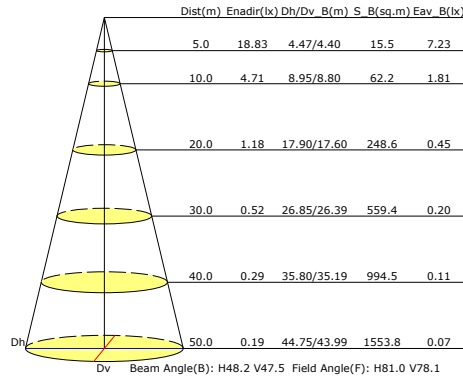

LIGHT DISTRIBUTION 120-Volt 2700K

3w MR16 Super Saver 36°