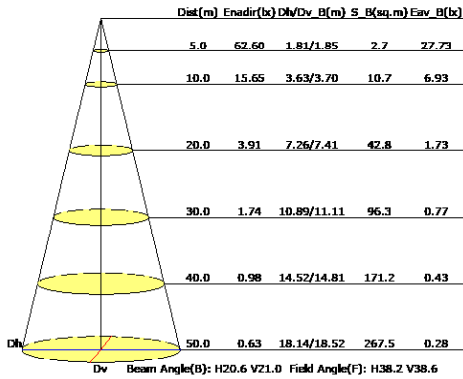

3w MR16 Super Saver 15°

LIGHT DISTRIBUTION 12-Volt 3000K

3w MR16 Super Saver 36°

LIGHT DISTRIBUTION 12-Volt 3000K

3w MR16 Super Saver 80°

LIGHT DISTRIBUTION 120-Volt 2700K

3w MR16 Super Saver 15°

LIGHT DISTRIBUTION 120-Volt 2700K