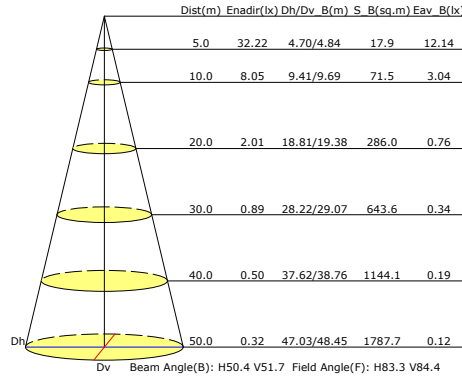

7w MR16 Super Saver 15°

LIGHT DISTRIBUTION 12-Volt 3000K

7w MR16 Super Saver 36°

LIGHT DISTRIBUTION 12-Volt 3000K

7w MR16 Super Saver 80°

LIGHT DISTRIBUTION 120-Volt 2700K

7w MR16 Super Saver 15°

LIGHT DISTRIBUTION 120-Volt 2700K