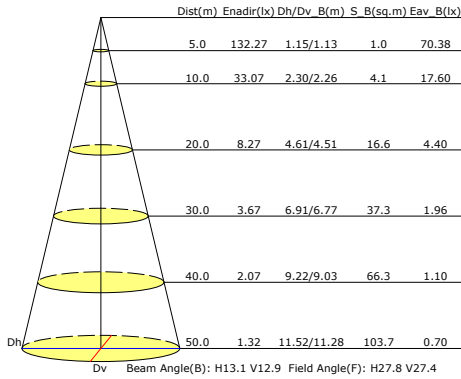

5w MR16 Super Saver 15°

LIGHT DISTRIBUTION 12-Volt 3000K

5w MR16 Super Saver 36°

LIGHT DISTRIBUTION 12-Volt 3000K

5w MR16 Super Saver 80°

LIGHT DISTRIBUTION 120-Volt 2700K

5w MR16 Super Saver 15°

LIGHT DISTRIBUTION 120-Volt 2700K