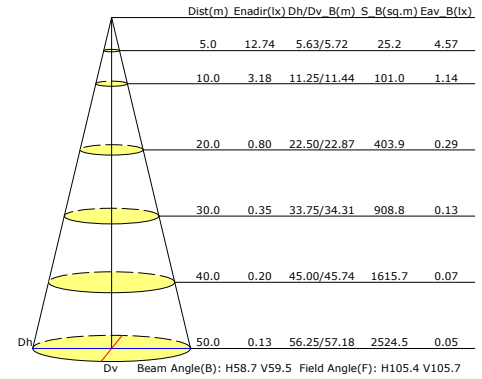

LIGHT DISTRIBUTION 120-Volt 2700K

3w MR16 Super Saver 80°

IP66

FOCUS INDUSTRIES INC.
25301 COMMERCENTRE DRIVE
LAKE FOREST, CA. 92630
949.830.1350 | TOLL FREE: 888.882.1350
WWW.FOCUSINDUSTRIES.COM