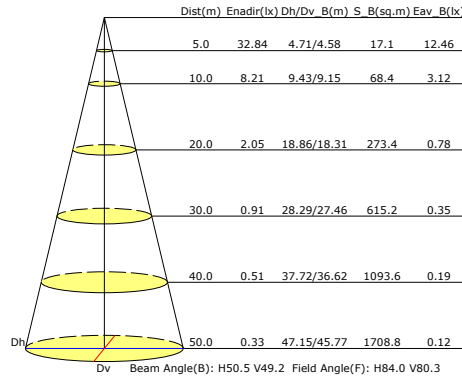

LIGHT DISTRIBUTION 120-Volt 2700K

7w MR16 Super Saver 36°