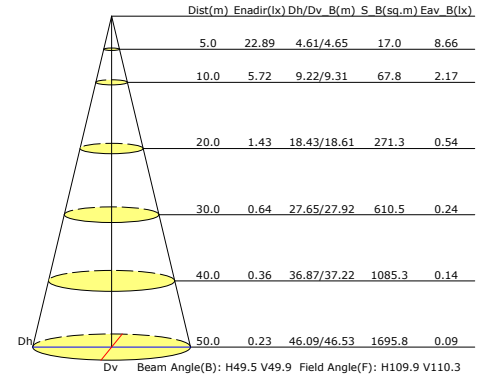

7w MR16 Super Saver 15°

LIGHT DISTRIBUTION 12-Volt 3000K

7w MR16 Super Saver 36°

LIGHT DISTRIBUTION 12-Volt 3000K

7w MR16 Super Saver 80°

LIGHT DISTRIBUTION 120-Volt 2700K

7w MR16 Super Saver 15°

LIGHT DISTRIBUTION 120-Volt 2700K