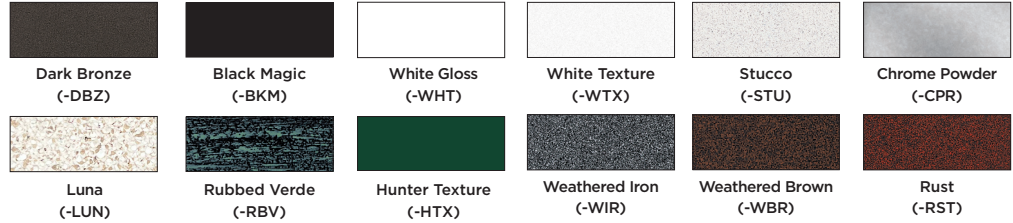

Premium and Acid Finishes (See page 4 for more color options)
 Pantone & RAL Colors (Enter RAL or Pantone number at end of part number)

SHIP WEIGHT

Aluminum 6100 (2.0lbs)

ADDITIONAL INFORMATION

- LED's are dimmable with Triac dimming

Lenses

FA11BLUE (Color Glass Lens)	FA11GREEN (Color Glass Lens)	FA11AMBER (Color Glass Lens)	FA11RED (Color Glass Lens)
--------------------------------	---------------------------------	---------------------------------	-------------------------------

FINISHES

STANDARD FINISHES

PREMIUM FINISHES

CUSTOM FINISHES

RAL #: _____
 Need help finding a RAL color?
<https://www.ralcolor.com/>

PANTONE #: _____
 Need help finding a Pantone color?
<https://www.pantone.com/color-finder>