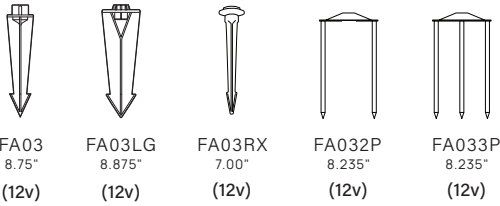

DL21 LED DIRECTIONAL LIGHT SPEC SHEET

DL21

PROJECT:

TYPE:

DATE:

CATALOG NUMBER:

ACCESSORIES

(Configure and order accessories separately)

Stakes

FA03 8.75" (12v)	FA03LG 8.875" (12v)	FA03RX 7.00" (12v)	FA032P 8.235" (12v)	FA033P 8.235" (12v)