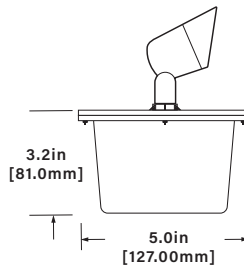

DL21 LED DIRECTIONAL LIGHT SPEC SHEET

DL21

PROJECT:

TYPE:

DATE:

CATALOG NUMBER:

DIMENSIONS

Dimensions Shown with FA03 Stake

12-Volt

MOUNTING OPTIONS

Dimensions Shown with FA03 Stake

12-Volt

Dimensions Shown with FA2660W Post (12V-277V)

12-277-Volt

Dimensions Shown with FAJBox (12V-277V)

12-277-Volt

Dimensions Shown with FA24LG (12V-277V)

12-277-Volt

FOCUS INDUSTRIES INC.
25301 COMMERCENTRE DRIVE
LAKE FOREST, CA. 92630
949.830.1350 | TOLL FREE: 888.882.1350
WWW.FOCUSINDUSTRIES.COM

DESIGNED
MANUFACTURED
IN THE USA