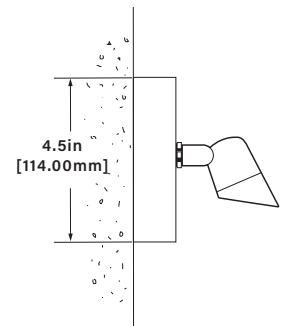

Dimensions Shown with FA24LG (12V-277V)

12-277-Volt