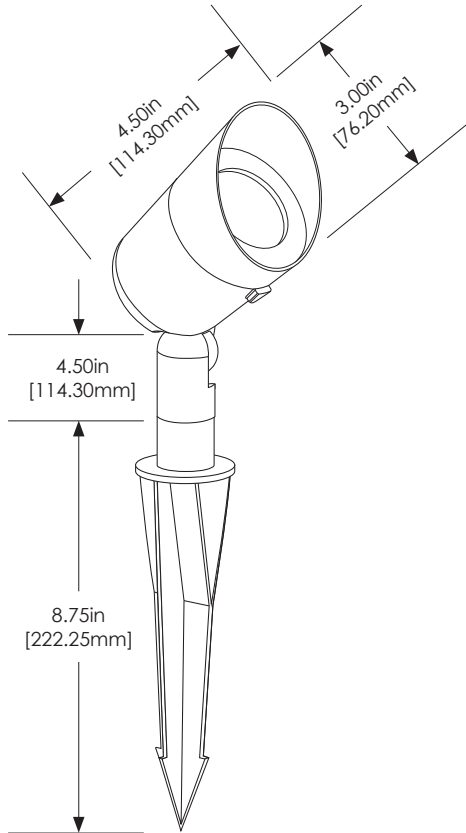

DL21 LED DIRECTIONAL LIGHT SPEC SHEET

DL21

PROJECT:

TYPE:

DATE:

CATALOG NUMBER:

DIMENSIONS

Dimensions Shown with FA03 Stake

12-Volt