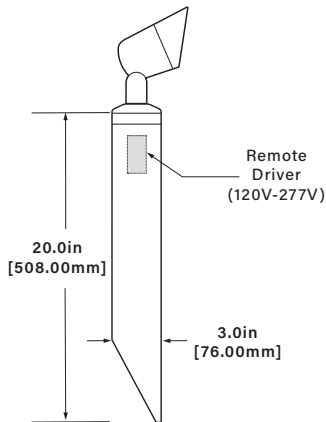

Dimensions Shown with FA2660W Post (12V-277V)

12-277-Volt

Dimensions Shown with FAJBox (12V-277V)

12-277-Volt