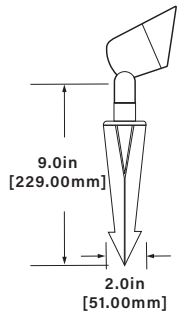

MOUNTING OPTIONS

Dimensions Shown with FA03 Stake

12-Volt