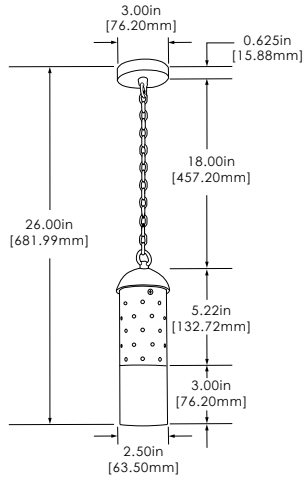

### SL15S2L12BRS

12V STARLIGHT HANGING FIXTURE  
WITH ACRYLIC ACCENT

5.22" H x 2.50" dia.  
18.00" Brass Chain  
3.00" dia. Brass Canopy  
3.00" x 2.50" dia. acrylic