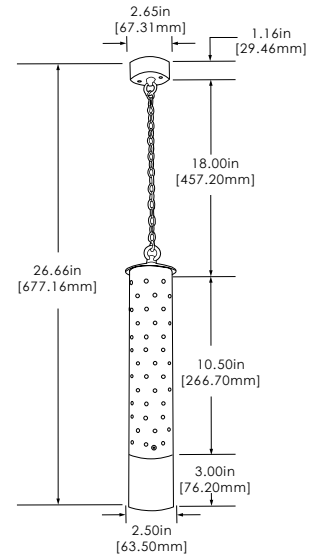

SL1510S2L12BRS

12V STARLIGHT HANGING FIXTURE
WITH ACRYLIC ACCENT

11.22" H x 2.50" dia.
18.00" Brass Chain
3.00" dia. Brass Canopy
3.00" x 2.50" dia. acrylic

SL1510S2L12COP

12V STARLIGHT HANGING FIXTURE
WITH ACRYLIC ACCENT

10.50" H x 2.50" dia.
18.00" Brass Chain
2.65" dia. Copper Canopy
3.00" x 2.50" dia. acrylic

ITEM NUMBER	LED TYPE	WATTAGE	CCT	LUMENS	FINISH	CONSTRUCTION	ACRYLIC
SL1510S2L24BLT	MR16 Super Saver	3w	3000K	270lm	Black Texture	Aluminum	Frosted
SL1510S2L24BRS	MR16 Super Saver	3w	3000K	270lm	Unfinished	Brass	Frosted
SL1510S2L24COP	MR16 Super Saver	3w	3000K	270lm	Unfinished	Copper	Frosted

Brass version canopy differs from copper. See dimensions for more information.
Custom chain and acrylic lengths available. 18-inch brass chain and 3-inch frosted acrylic is standard length. Clear acrylic available.
Consult factory for more information.

See page 11 for alternate LED options for both 12volt and 120volt light sources.

ADD-ONS. COLOR TEMPERED GLASS LENSES

ITEM NUMBER	COLOR	DIAMETER	THICKNESS	SHAPE	COLOR EXAMPLE
FA1133AMBER	Amber	2.00" dia.	0.125" th	Round	
FA1133RED	Red	2.00" dia.	0.125" th	Round	
FA1133GREEN	Green	2.00" dia.	0.125" th	Round	
FA1133BLUE	Blue	2.00" dia.	0.125" th	Round