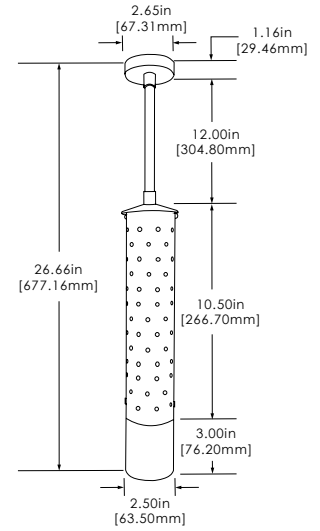

SL1510PS2L24BRS

12V/120V STARLIGHT PENDANT FIXTURE
WITH ACRYLIC ACCENT

- 11.22" H x 2.50" dia.
- 12.00" Brass Stem
- 4.50" dia. Brass Flat Plate
- 3.00" x 2.50" dia. acrylic

SL1510PS2L24COP

12V/120V STARLIGHT PENDANT FIXTURE
WITH ACRYLIC ACCENT

- 10.50" H x 2.50" dia.
- 12.00" Copper Stem
- 2.65" dia. Copper Canopy
- 3.00" x 2.50" dia. acrylic

ITEM NUMBER	LED TYPE	WATTAGE	CCT	LUMENS	FINISH	CONSTRUCTION	ACRYLIC
SL1510S2L24BLT	MR16 Super Saver	3w	3000K	270lm	Black Texture	Aluminum	Frosted
SL1510S2L24BRS	MR16 Super Saver	3w	3000K	270lm	Unfinished	Brass	Frosted
SL1510S2L24COP	MR16 Super Saver	3w	3000K	270lm	Unfinished	Copper	Frosted

Brass version canopy differs from copper. See dimensions for more information.
Custom chain and acrylic lengths available. 12-inch stem and 3-inch frosted acrylic is standard length. Clear acrylic available.
Consult factory for more information.

See page 11 for alternate LED options for both 12volt and 120volt light sources.

ADD-ONS. COLOR TEMPERED GLASS LENSES

ITEM NUMBER	COLOR	DIAMETER	THICKNESS	SHAPE	COLOR EXAMPLE
FA1133AMBER	Amber	2.00" dia.	0.125" th	Round	
FA1133RED	Red	2.00" dia.	0.125" th	Round	
FA1133GREEN	Green	2.00" dia.	0.125" th	Round	
FA1133BLUE	Blue	2.00" dia.	0.125" th	Round