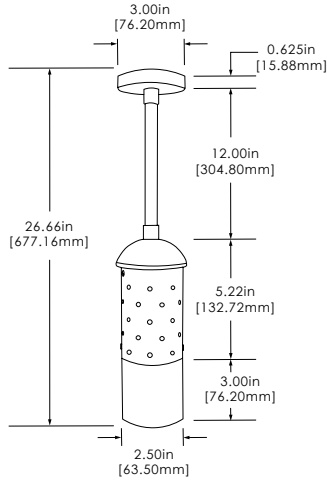

SL15PS2L12BRS

12V STARLIGHT PENDANT FIXTURE
WITH ACRYLIC ACCENT

5.22" H x 2.50" dia.
12.00" Brass Stem
3.00" dia. Brass Canopy
3.00" x 2.50" dia. acrylic

SL15PS2L12COP

12V STARLIGHT PENDANT FIXTURE
WITH ACRYLIC ACCENT

4.50" H x 2.50" dia.
12.00" Copper Stem
2.65" dia. Copper Canopy
3.00" x 2.50" dia. acrylic

ITEM NUMBER	LED TYPE	WATTAGE	CCT	LUMENS	FINISH	CONSTRUCTION	ACRYLIC
SL1510S2L12BLT	Omni Super Saver	3w	3000K	300lm	Black Texture	Aluminum	Frosted
SL1510S2L12BRS	Omni Super Saver	3w	3000K	300lm	Unfinished	Brass	Frosted
SL1510S2L12COP	Omni Super Saver	3w	3000K	300lm	Unfinished	Copper	Frosted

Brass version canopy differs from copper. See dimensions for more information.
Custom chain and acrylic lengths available. 12-inch stem and 3-inch frosted acrylic is standard length. Clear acrylic available.
Consult factory for more information.

See page 11 for alternate LED options for both 12volt and 120volt light sources.

ADD-ONS. COLOR TEMPERED GLASS LENSES

ITEM NUMBER	COLOR	DIAMETER	THICKNESS	SHAPE	COLOR EXAMPLE
FA1133AMBER	Amber	2.00" dia.	0.125" th	Round	
FA1133RED	Red	2.00" dia.	0.125" th	Round	
FA1133GREEN	Green	2.00" dia.	0.125" th	Round	
FA1133BLUE	Blue	2.00" dia.	0.125" th	Round