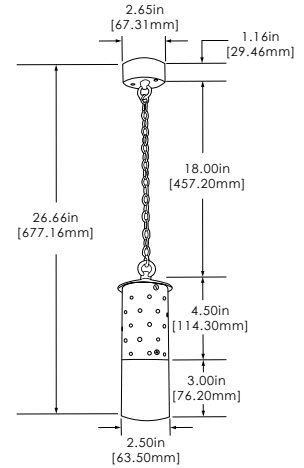

### SL15S2L12BRS

12V STARLIGHT HANGING FIXTURE  
WITH ACRYLIC ACCENT

5.22" H x 2.50" dia.  
18.00" Brass Chain  
3.00" dia. Brass Canopy  
3.00" x 2.50" dia. acrylic