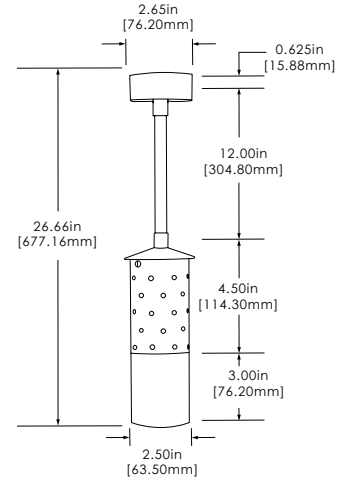

SL15PS2L12BRS

12V STARLIGHT PENDANT FIXTURE
WITH ACRYLIC ACCENT

5.22" H x 2.50" dia.
12.00" Brass Stem
3.00" dia. Brass Canopy
3.00" x 2.50" dia. acrylic

SL15PS2L12COP

12V STARLIGHT PENDANT FIXTURE
WITH ACRYLIC ACCENT

4.50" H x 2.50" dia.
12.00" Copper Stem
2.65" dia. Copper Canopy
3.00" x 2.50" dia. acrylic

ITEM NUMBER	LED TYPE	WATTAGE	CCT	LUMENS	FINISH	CONSTRUCTION	ACRYLIC
SL1510S2L12BLT	Omni Super Saver	3w	3000K	300lm	Black Texture	Aluminum	Frosted
SL1510S2L12BRS	Omni Super Saver	3w	3000K	300lm	Unfinished	Brass	Frosted
SL1510S2L12COP	Omni Super Saver	3w	3000K	300lm	Unfinished	Copper	Frosted

Brass version canopy differs from copper. See dimensions for more information.
Custom chain and acrylic lengths available. 12-inch stem and 3-inch frosted acrylic is standard length. Clear acrylic available.
Consult factory for more information.

See page 11 for alternate LED options for both 12volt and 120volt light sources.

ADD-ONS. COLOR TEMPERED GLASS LENSES

ITEM NUMBER	COLOR	DIAMETER	THICKNESS	SHAPE	COLOR EXAMPLE
FA1133AMBER	Amber	2.00" dia.	0.125" th	Round	
FA1133RED	Red	2.00" dia.	0.125" th	Round	
FA1133GREEN	Green	2.00" dia.	0.125" th	Round	
FA1133BLUE	Blue	2.00" dia.	0.125" th	Round