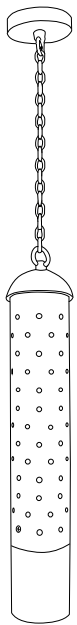

Starlight Fixtures

SL15S2 Hanging and Pendant Fixtures with Acrylic Accents

Focus Industries' Starlight hanging and pendant fixtures, adorned with acrylic snoot accents, bring a contemporary elegance to any space.

The sleek design and attention to detail create a captivating ambiance, merging functionality with style effortlessly.