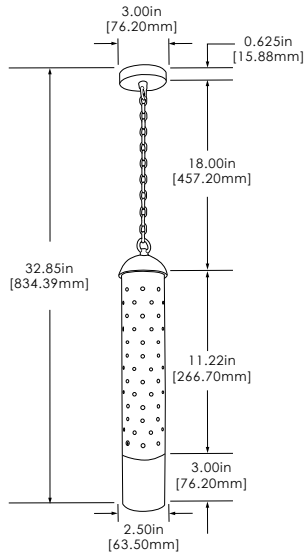

SL1510S2L12BRS

12V STARLIGHT HANGING FIXTURE
WITH ACRYLIC ACCENT

11.22" H x 2.50" dia.
18.00" Brass Chain
3.00" dia. Brass Canopy
3.00" x 2.50" dia. acrylic

SL1510S2L12COP

12V STARLIGHT HANGING FIXTURE
WITH ACRYLIC ACCENT

10.50" H x 2.50" dia.
18.00" Brass Chain
2.65" dia. Copper Canopy
3.00" x 2.50" dia. acrylic

ITEM NUMBER	LED TYPE	WATTAGE	CCT	LUMENS	FINISH	CONSTRUCTION	ACRYLIC
SL1510S2L24BLT	MR16 Super Saver	3w	3000K	270lm	Black Texture	Aluminum	Frosted
SL1510S2L24BRS	MR16 Super Saver	3w	3000K	270lm	Unfinished	Brass	Frosted
SL1510S2L24COP	MR16 Super Saver	3w	3000K	270lm	Unfinished	Copper	Frosted

Brass version canopy differs from copper. See dimensions for more information.
Custom chain and acrylic lengths available. 18-inch brass chain and 3-inch frosted acrylic is standard length. Clear acrylic available.
Consult factory for more information.

See page 11 for alternate LED options for both 12volt and 120volt light sources.

ADD-ONS. COLOR TEMPERED GLASS LENSES

ITEM NUMBER	COLOR	DIAMETER	THICKNESS	SHAPE	COLOR EXAMPLE
FA1133AMBER	Amber	2.00" dia.	0.125" th	Round	
FA1133RED	Red	2.00" dia.	0.125" th	Round	
FA1133GREEN	Green	2.00" dia.	0.125" th	Round	
FA1133BLUE	Blue	2.00" dia.	0.125" th	Round