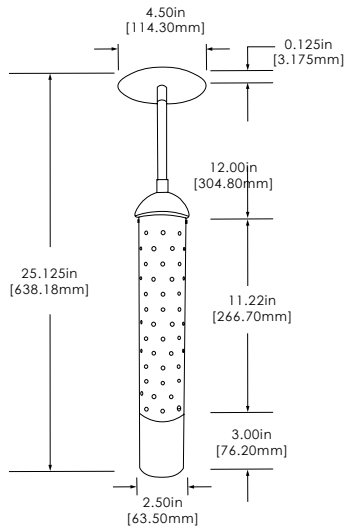

SL1510PS2L24BRS

12V/120V STARLIGHT PENDANT FIXTURE
WITH ACRYLIC ACCENT

- 11.22" H x 2.50" dia.
- 12.00" Brass Stem
- 4.50" dia. Brass Flat Plate
- 3.00" x 2.50" dia. acrylic

SL1510PS2L24COP

12V/120V STARLIGHT PENDANT FIXTURE
WITH ACRYLIC ACCENT

- 10.50" H x 2.50" dia.
- 12.00" Copper Stem
- 2.65" dia. Copper Canopy
- 3.00" x 2.50" dia. acrylic

ITEM NUMBER	LED TYPE	WATTAGE	CCT	LUMENS	FINISH	CONSTRUCTION	ACRYLIC
SL1510S2L24BLT	MR16 Super Saver	3w	3000K	270lm	Black Texture	Aluminum	Frosted
SL1510S2L24BRS	MR16 Super Saver	3w	3000K	270lm	Unfinished	Brass	Frosted
SL1510S2L24COP	MR16 Super Saver	3w	3000K	270lm	Unfinished	Copper	Frosted

Brass version canopy differs from copper. See dimensions for more information.
Custom chain and acrylic lengths available. 12-inch stem and 3-inch frosted acrylic is standard length. Clear acrylic available.
Consult factory for more information.

See page 11 for alternate LED options for both 12volt and 120volt light sources.

ADD-ONS. COLOR TEMPERED GLASS LENSES

ITEM NUMBER	COLOR	DIAMETER	THICKNESS	SHAPE	COLOR EXAMPLE
FA1133AMBER	Amber	2.00" dia.	0.125" th	Round	
FA1133RED	Red	2.00" dia.	0.125" th	Round	
FA1133GREEN	Green	2.00" dia.	0.125" th	Round	
FA1133BLUE	Blue	2.00" dia.	0.125" th	Round