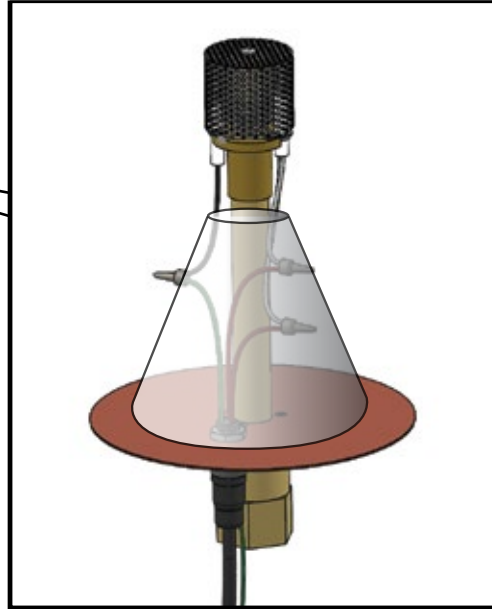

AUTO IGNITE TORCH

12-120 VOLT

CONICAL COPPER AUTO IGNITION TORCH

Natural Gas (NG) and Propane (P) with Control Box

AL18LGNGAI120VCOP (Natural Gas)
AL18LGPPI120VCOP (Propane Gas)
Large Copper Auto Ignite Torch
Simulated Bamboo Sleeve (not included)

FASBUVR62MB
Dimensions
2.00" UVR Pipe
For Auto Ignite Torch