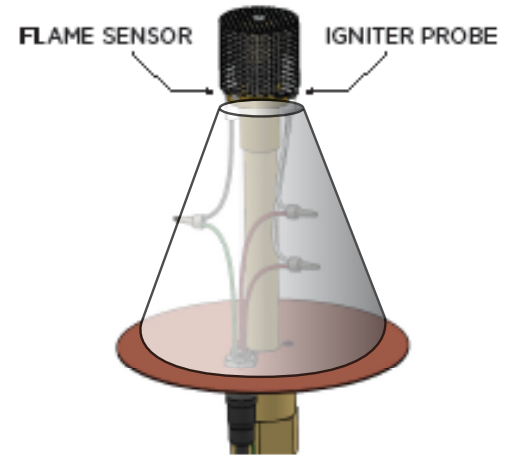

GRASS BLADES  
021

MONSTERA  
018

OCEAN WAVES  
116

CORAL  
010

**CONICAL & CYLINDER TORCH INSTALLATION DIAGRAM**

Natural Gas (NG) and Propane (P) Hookup Guide

CLOSE UP OF AUTO IGNITE SYSTEM  
IGNITER AND FLAME SENSOR  
(Conical Hat Shown, Cylinder Hat Similar)