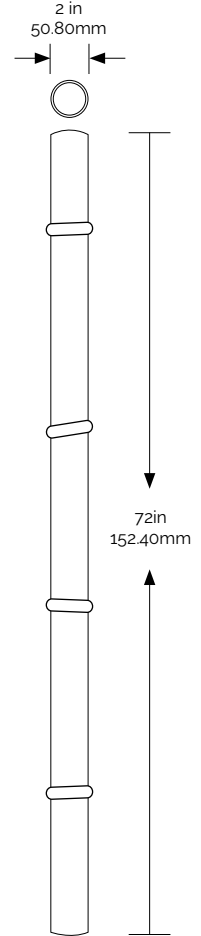

DBS997A1120V (120V)
Direct Burial
9"x9"x7"
Auto Ignition Control Box
120-Volt Option

AL18CY001NGA1120VSS (Natural Gas)
AL18CY001PAI1120VSS (Propane Gas)
Stainless Steel Cylinder Auto Ignite Torch
Simulated Bamboo Sleeve (not included)

FASBUVR62MB
Dimensions
2.00" UVR Pipe
For Auto Ignite Torch

Island Style Designs

Custom Plasma Cut Patterns