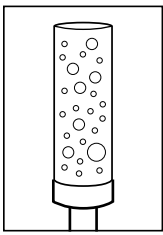

CYLINDER TORCH

STAINLESS STEEL CYLINDER TORCH

Standard Designs / Natural Gas (NG) and Propane (P)