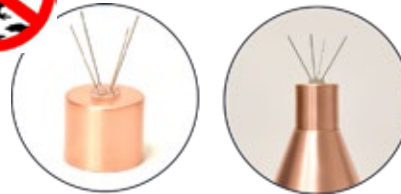

## FOCUS LARGE TORCH

Natural Gas (NG) and Propane (P)

AL18LGNGCOP (NG)  
AL18LGPCOP (P)

Smooth Hat (Standard)

AL18LGHHNGCAR (Natural Gas)  
AL18LGHHPCAR (Propane)

Hammered Hat (HH)

FAAL18LGGASBPC  
Optional cap for bird defense