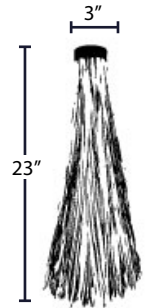

# FOCUS SKIRT

FAAL18LGNGPSKIRT:  
Grass Focus Skirt,  
1.7" ID FOR AL18LG NG/P  
Gas Focus Series