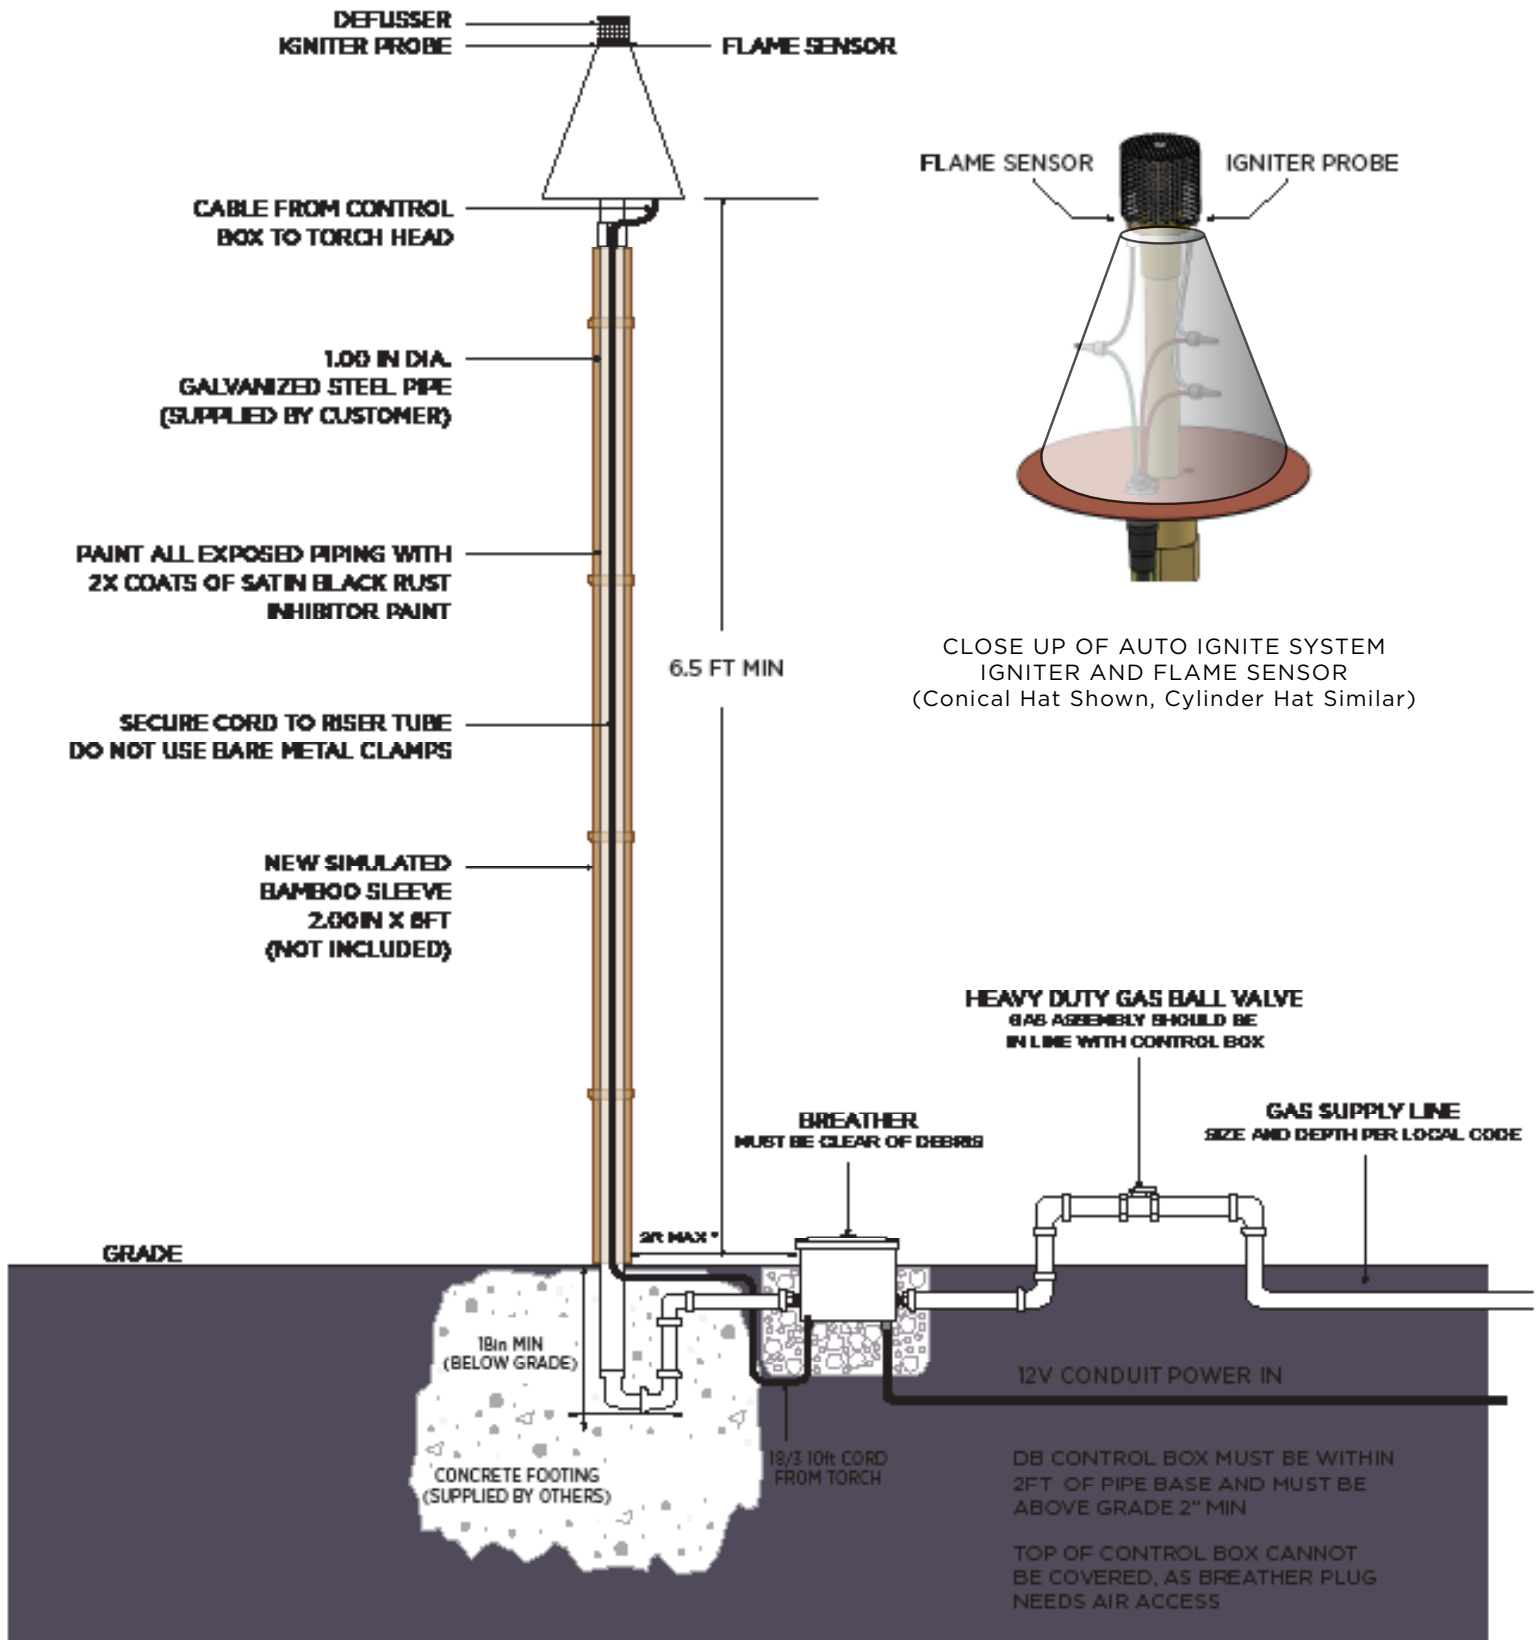

GRASS BLADES  
021

MONSTERA  
018

OCEAN WAVES  
116

CORAL  
010

**CONICAL & CYLINDER TORCH INSTALLATION DIAGRAM**

Natural Gas (NG) and Propane (P) Hookup Guide

CLOSE UP OF AUTO IGNITE SYSTEM  
IGNITER AND FLAME SENSOR  
(Conical Hat Shown, Cylinder Hat Similar)