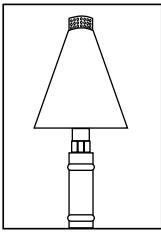

LARGE AUTO IGNITE TORCH

12-120 VOLT

FOCUS LARGE TORCH WITH AUTO IGNITION

Natural Gas (NG) and Propane (P) with Control Box

12V or 120V input options available

Hot Surface igniter for worry free ignition, even in wet conditions

Automatic re-ignition in case of flame out. Automatic gas shut off after 3 failed attempts

5-min re-strike intervals

Works with both our natural gas and propane outdoor torches.

The automatic ignition system provides a flip-of-a-switch convenience for igniting and turning off your gas torch. It can be linked to your existing exterior 120-volt lighting system, or placed on a separate circuit. No need to manually turn on the gas and light the flame. Just flip a switch or connect to a timer. A smart circuit can be used to plug into and use the APP to control your torches.

Flame monitoring by the ignition system is constant and ongoing. Should the torch die out, it will automatically detect the loss of flame and re-ignite. Three failed re-ignition attempts, the ignition controller will turn off the gas and pause five minutes before attempting to re-ignite.