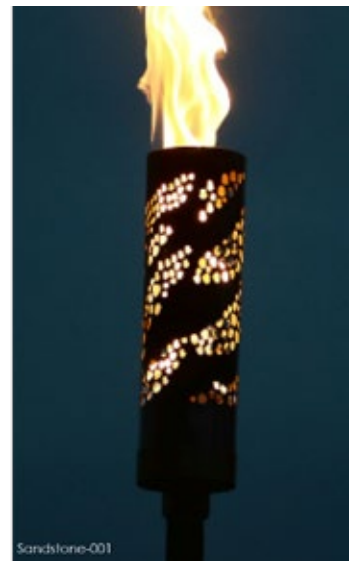

CYLINDER TORCH

STAINLESS STEEL CYLINDER TORCH

Standard Designs / Natural Gas (NG) and Propane (P)

CONSTRUCTION: Stainless steel, Cast brass pipe adapter & internal parts.

Stainless Steel perforated flame screen.

NATURAL GAS: Uses 22,500 BTU/Hour normal inlet pressure 7" water column

PROPANE GAS: Uses 17,000 BTU/Hour normal inlet pressure 11" water column

INSTALLATION: 3/4" cast brass adapter has standard female NPT pipe threads for connection to 3/4" steel pipe (supplied by others).

Always check with local codes prior to installation.

VALVE: 1" brass shut-off valve required (supplied by others)

IGNITION: Manual ignition with extended lighter

FINISH: Unfinished Stainless Steel

See page 8 for Island Style design patterns

Custom Designs Welcome!