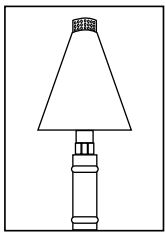

AUTO IGNITE TORCH

12-120 VOLT

CONICAL COPPER AUTO IGNITION TORCH

Natural Gas (NG) and Propane (P) with Control Box