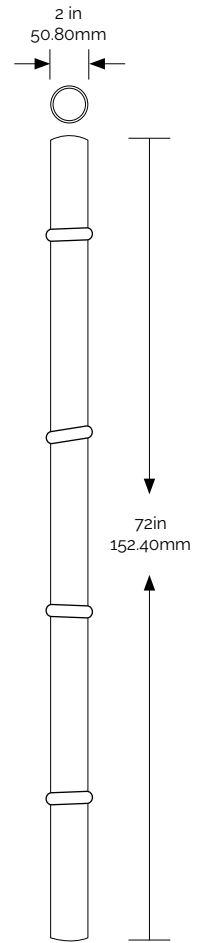

AUTO IGNITE TORCH

12-120 VOLT

CONICAL COPPER AUTO IGNITION TORCH

Natural Gas (NG) and Propane (P) with Control Box

FASBUVR62MB
Dimensions
2.00" UVR Pipe
For Auto Ignite Torch