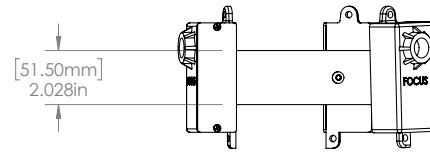

SPECIALTY LIGHTING
12v

FAPM73H120VBLT
120V FLAG POLE LIGHTING SYSTEM
WITH DL42 BULLETS

Fixtures sold separately.

ITEM NUMBER	TYPE	POLE DIA.	FINISH	CONSTRUCTION
FAPM72H120VBLT/BRT	2-Hub Ring	7 Inch	Black or Bronze Texture	Aluminum
FAPM73H120VBLT/BRT	3-Hub Ring	7 Inch	Black or Bronze Texture	Aluminum
FAPM72H120VBRS	2-Hub Ring	7 Inch	Unfinished	Brass
FAPM73H120VBRS	3-Hub Ring	7 Inch	Unfinished	Brass

List of compatible fixtures, see page XX.
For 12 Volt option, see page 3 for more information .
Custom sizes available. Consult factory for more information.

Standard aluminum colors are black texture (BLT) and Bronze Texture (BRT), see page XX for more options.
Standard brass is unfinished, for acid treatment finishes, see page XX for more options.