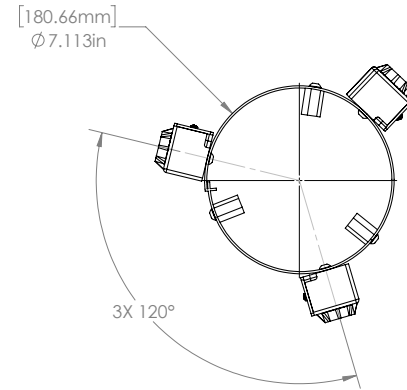

SPECIALTY LIGHTING
12v

FAPM73H120VBLT
120V FLAG POLE LIGHTING SYSTEM
WITH DL42 BULLETS

Fixtures sold separately.

ITEM NUMBER	TYPE	POLE DIA.	FINISH	CONSTRUCTION
FAPM72H120VBLT/BRT	2-Hub Ring	7 Inch	Black or Bronze Texture	Aluminum
FAPM73H120VBLT/BRT	3-Hub Ring	7 Inch	Black or Bronze Texture	Aluminum
FAPM72H120VBRS	2-Hub Ring	7 Inch	Unfinished	Brass
FAPM73H120VBRS	3-Hub Ring	7 Inch	Unfinished	Brass

List of compatible fixtures, see page XX.
For 12 Volt option, see page 3 for more information .
Custom sizes available. Consult factory for more information.

Standard aluminum colors are black texture (BLT) and Bronze Texture (BRT), see page XX for more options.
Standard brass is unfinished, for acid treatment finishes, see page XX for more options.