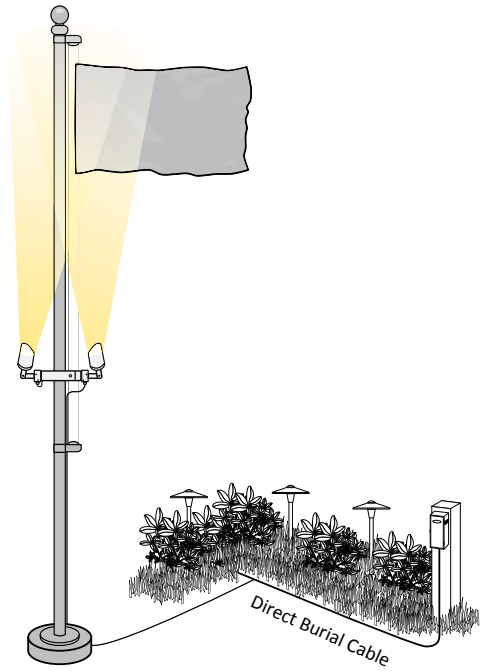

## COMPATIBLE FOCUS BULLETS

These are the compatible Focus directional bullets for use with the flag pole lighting system. All hubs are 1/2 inch NPS and are able to accept a wide range of other bullets.

**RXD01**

**RXD02**

**RXD08**

**DL22**

**DL20EC**

**DL21**

**DL42/43/45**  
(Shown)

# LIGHTING OPTIONS

**Hardwire to 12v landscape lighting system**