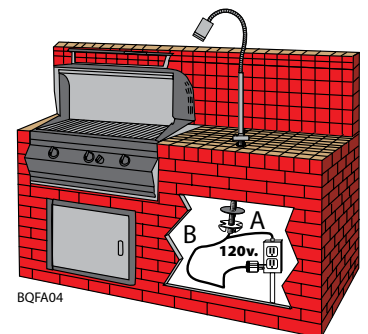

1: Plug 9' grounded power cord into weatherproof receptacle via power cord (supplied by Focus)

Focus Plug-In Transformer - BQFA01

2: Plug-in 12v transformer to 120v receptacle with 10' 18/2 SPT-1W black lead wire

12v. Battery for BBQ Light BQFA02

3: Quick connect to 12v rechargeable/portable battery with 10' 18/2 SPT-1W black lead wire

4: Direct connection to 12v. landscape lighting system with supplied FA-05 Quick Connector with 20' 18/2 SPT-1W black lead wire

5: Plug 9' grounded power cord into weatherproof receptacle via power cord (supplied by Focus)

6: A: Hard wire directly into internal J-Box supplied within built in BBQ

B: If receptacle is present, attach a grounded mechanical plug in and simply plug in