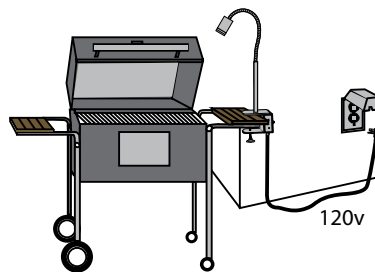

5: Plug 9' grounded power cord into weatherproof receptacle via power cord (supplied by Focus)