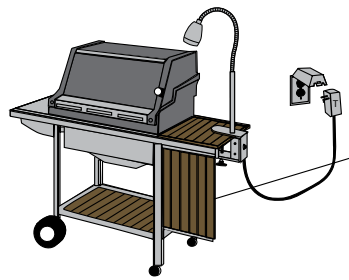

Focus Plug-In Transformer - BQFA01

2: Plug-in 12v transformer to 120v receptacle with 10' 18/2 SPT-1W black lead wire