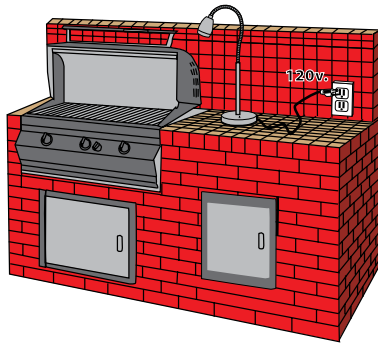

BBQ & GRILL LED LIGHTS

12v | 120v

POWER SUPPLIES 12V/120V

KIT 1

BQFA02 Battery w/ 10ft 18/2 Lead Wire & Battery Charger —12V

KIT 2

BQFA03 FA05 Quick Connector & 20FT 18/2 Wire To Existing Voltage Systems -12v