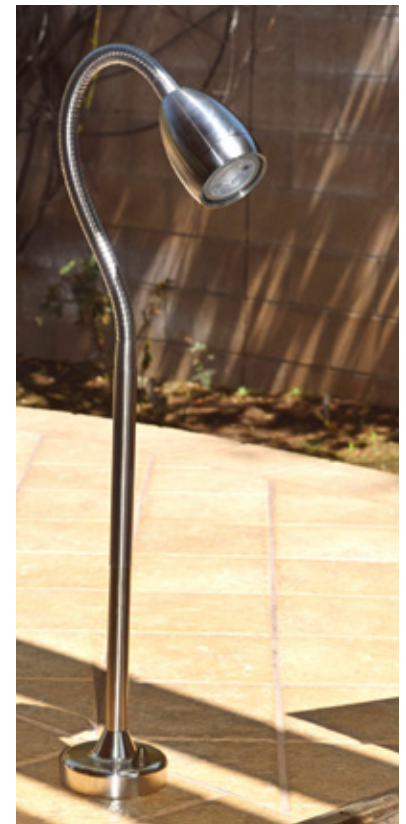

BBQ & GRILL LED LIGHTS

12v | 120v

BQ01 SERIES : THREADED EGG

NEW

NEW

FIXTURE: 316 stainless steel housing

ARM: 12" 316 stainless steel rigid stem with 16" stainless steel flex arm on top. Clear polyolefin shrink cover protection on flex arm.

LENS: High impact clear tempered flat glass

O-RING: High temperature red silicone

12v SOCKET: High temperature ceramic GU5.3 bi-pin with 250°C silicone lead wires

12v LED SUPPLIED: 7w MR16 Super Saver LED (L48); 40,000 hours, 36°, 550 lumen, 3000K

120v SOCKET: High temperature ceramic medium base with 250°C silicone lead wires

120v LED SUPPLIED: 7w, PAR16, medium base LED (L134), 40,000 hours, 36°, 550 lumen, 3000K

FINISH: Stainless Steel - brushed

ORDERING INFORMATION

POWER KIT NEEDED

BQFD01L48SS	12v 316 stainless steel flex deck mount bbq light	02, 03
BQFC301L48SS	12v 316 stainless steel flex w/ 3" clamp bbq light	02, 03
BQFC501L48SS	12v 316 stainless steel flex w/ 5" clamp bbq light	02, 03
BQQC01L48SS	12v 316 stainless steel w/ quick connect bbq light	03
BQTM01L48SS	12v 316 stainless steel top mount bbq light	02, 03
BQFD01L134SS	120v 316 stainless steel flex deck mount bbq light	04
BQFC301L134SS	120v 316 stainless steel flex w/ 3" clamp bbq light	supplied
BQFC501L134SS	120v 316 stainless steel flex w/ 5" clamp bbq light	supplied
BQTM01L134SS	120v 316 stainless steel flex deck bbq light	04

POWER KITS

BQFA02	12v battery w/ 10ft 18/2 lead wire & battery charger
BQFA03	FA05 quick connector & 20ft 18/2 wire to existing voltage systems-12v
BQFA04	9" power cord 18/3 SJTW & plug-120v