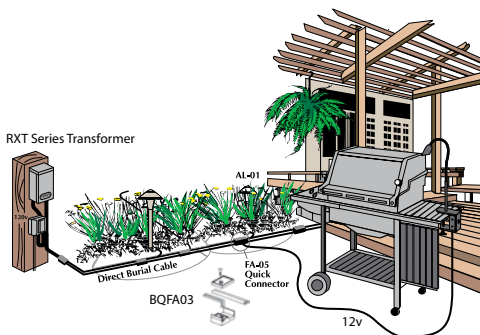

4: Direct connection to 12v. landscape lighting system with supplied FA-05 Quick Connector with 20' 18/2 SPT-1W black lead wire