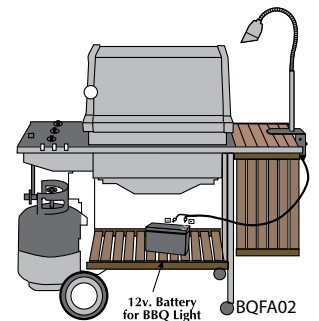

12v. Battery for BBQ Light BQFA02

3: Quick connect to 12v rechargeable/portable battery with 10' 18/2 SPT-1W black lead wire