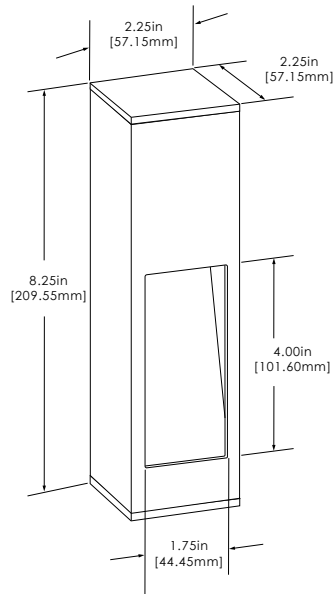

SL58LEDPCPR (Shown)
12V VERTICAL SURFACE MOUNT
WITH KEYHOLE MOUNTING
8.25" H x 2.25" W x 2.25" D
Aluminum or Brass
Omni LED or LED Panel Light Source

ITEM NUMBER	LED TYPE	WATTAGE	CCT	LUMENS	FINISH	CONSTRUCTION
SL58L12BLT	Omni Super Saver	3w	3000K	300lm	Black Texture	Aluminum
SL58LEDPBLT	LED Panel	4w	3000K	300lm	Black Texture	Aluminum
SL58L12BRS	Omni Super Saver	3w	3000K	300lm	Unfinished	Brass
SL58LEDPBRS	LED Panel	4w	3000K	300lm	Unfinished	Brass

LED Panel option: 5200K CCT with 320 Lumens. Add (-52) after LEDP in part number when ordering.
See page 11 for alternate LED options for 12volt light sources. ✪
Consult factory for more information.

ADD-ONS. COLOR TEMPERED GLASS LENSES

ITEM NUMBER	COLOR	SIZE	THICKNESS	SHAPE	COLOR EXAMPLE
FA35SL58AMBER	Amber	2.00" x 1.375"	0.375" th	Square	
FA35SL58RED	Red	2.00" x 1.375"	0.375" th	Square	
FA35SL58GREEN	Green	2.00" x 1.375"	0.375" th	Square	
FA35SL58BLUE	Blue	2.00" x 1.375"	0.375" th	Square