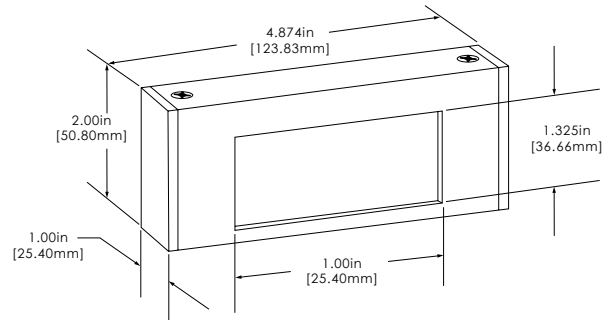

SL58SMHORLEDSWIR (Shown)
12V SMALL HORIZONTAL SURFACE MOUNT
WITH KEYHOLE MOUNTING

2.00" H x 4.874" W x 1.00"
Aluminum or Brass
2w LED Strip Light Source

ITEM NUMBER	LED TYPE	WATTAGE	CCT	LUMENS	FINISH	CONSTRUCTION
SL58SMHORLEDSBLT	LED Strip	2w	3000K	140lm	Black Texture	Aluminum
SL58SMHORLEDSBRT	LED Strip	2w	3000K	140lm	Bronze Texture	Aluminum
SL58LEDMBRS	LED Strip	2w	3000K	140lm	Unfinished	Brass

Standard finishes listed above. For more finish options see page 11.
See page 11 for alternate LED options for 12volt light sources.
Consult factory for more information.

ADD-ONS. COLOR TEMPERED GLASS LENSES

ITEM NUMBER	COLOR	SIZE	THICKNESS	SHAPE	COLOR EXAMPLE
FA35SL58SMHAMBER	Amber	4.00" x .56"	0.375" th	Rectangle	
FA35SL58SMHRED	Red	4.00" x .56"	0.375" th	Rectangle	
FA35SL58SMHGREEN	Green	4.00" x .56"	0.375" th	Rectangle	
FA35SL58SMHBLUE	Blue	4.00" x .56"	0.375" th	Rectangle