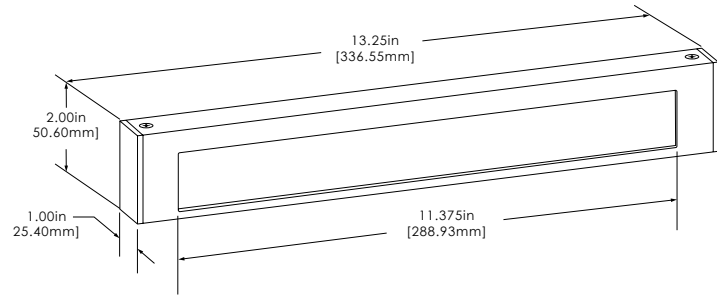

SL58LGHORLEDSBRS (Shown)
12V LARGE HORIZONTAL SURFACE MOUNT
WITH KEYHOLE MOUNTING
2.00" H x 13.25" W x 1.00" D
Aluminum or Brass
4w LED Strip Light Source

ITEM NUMBER	LED TYPE	WATTAGE	CCT	LUMENS	FINISH	CONSTRUCTION
SL58LGHORLEDSBLT	LED Strip	4w	2700K	245lm	Black Texture	Aluminum
SL58LGHORLEDSBRT	LED Strip	4w	2700K	245lm	Bronze Texture	Aluminum
SL58LGHORLEDSBRS	LED Strip	4w	2700K	245lm	Unfinished	Brass

Standard finishes listed above. For more finish options see page 11.
See page 11 for alternate LED options for 12volt light sources.
Consult factory for more information.

ADD-ONS. COLOR TEMPERED GLASS LENSES

ITEM NUMBER	COLOR	SIZE	THICKNESS	SHAPE	COLOR EXAMPLE
FA35SL58LGHAMBER	Amber	12.25" x .56"	0.375" th	Rectangle	
FA35SL58LGHRED	Red	12.25" x .56"	0.375" th	Rectangle	
FA35SL58LHGGREEN	Green	12.25" x .56"	0.375" th	Rectangle	
FA35SL58LGHBLUE	Blue	12.25" x .56"	0.375" th	Rectangle