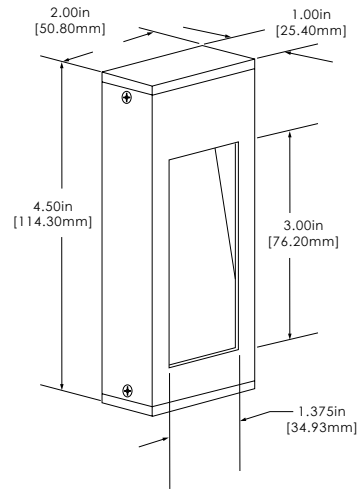

SL58SMLEDMBRS (Shown)
12V VERTICAL SURFACE MOUNT
WITH KEYHOLE MOUNTING
4.50" H x 2.00" W x 1.00" D
Aluminum or Brass
LED Module Light Source

ITEM NUMBER	LED TYPE	WATTAGE	CCT	LUMENS	FINISH	CONSTRUCTION
SL58SMLEDMBLT	LED Module	3w	2800K	150lm	Black Texture	Aluminum
SL58SMLEDMBRT	LED Module	3w	2800K	150lm	Bronze Texture	Aluminum
SL58SMLEDMBRS	LED Module	3w	2800K	150lm	Unfinished	Brass

Standard finishes listed above. For more finish options see page 11.
Consult factory for more information.

ADD-ONS. COLOR TEMPERED GLASS LENSES

ITEM NUMBER	COLOR	SIZE	THICKNESS	SHAPE	COLOR EXAMPLE
FA35SL58SMAMBER	Amber	1.75" x .75"	0.375" th	Square	
FA35SL58SMRED	Red	1.75" x .75"	0.375" th	Square	
FA35SL58SMGREEN	Green	1.75" x .75"	0.375" th	Square	
FA35SL58SMBLUE	Blue	1.75" x .75"	0.375" th	Square