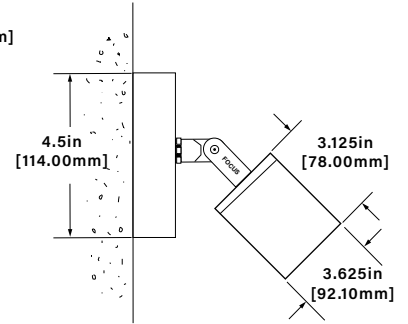

Dimensions Shown with FA24LG (12V-277V)

Flat Cap

SPECIFICATIONS

INTERNALS	VOLTAGE	12V-277V
	WATTAGE	7W (DL42) / 11W (DL43) / 15W (DL45) LED Modules
	LUMENS	560lm (7w) / 960lm (11w) / 1280lm (15w)
	WIRING	12V Black 3 foot 18/2 zip cord from base of fixture. For 25ft 16/2 fixture lead wire add (-25F) to catalog number (12V Only) 120V-277V Black 12" pigtail from driver
	DRIVER	12V AC/DC-Integrated on board 120V-277V remote driver HW1260LED (Must use FA2660W post or outdoor rated junction box)
	LENS	High impact clear tempered convex glass
	O-RING	2x - 70 Durometer 400° red silicone
	OPTICS	Interchangeable: 15° Spot, 40° Narrow Flood, 60° Wide Flood, 160° Very Wide Flood (no optics)
EXTERNALS	HOUSING	Extruded Aluminum, Brass
	HEAT SINK	Cast Aluminum, Cast Brass,
	SWIVEL	Cast Aluminum, Cast Brass, (240° rotation)
	CAP	Matching Aluminum, Brass
	MOUNT	12V: FA03 Black ABS 9" Stake - Aluminum version (standard); FA03LG Large Black ABS 9" Stake 120V-277V: Mounting options not supplied. Order separately FAJBox or other outdoor rated mount (More available. See page 3)
	FINISH	Aluminum: Polyester textured powder coat (More options available. See page 4) Brass: Acid finishes (More options available. See page 4.)
	LISTINGS	IP66. Indoor/Outdoor use. Suitable for wet locations

FOCUS INDUSTRIES INC.
25301 COMMERCENTRE DRIVE
LAKE FOREST, CA. 92630
949.830.1350 | TOLL FREE: 888.882.1350
WWW.FOCUSINDUSTRIES.COM