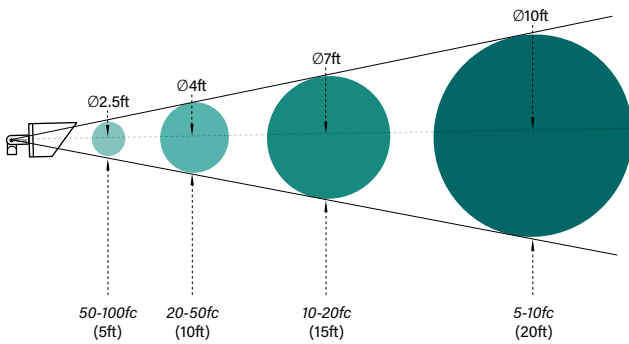

60° Flood Beam Angle