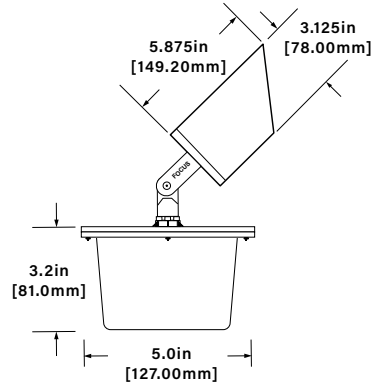

Dimensions Shown with FAJBox (12V-277V)

Extension Cap