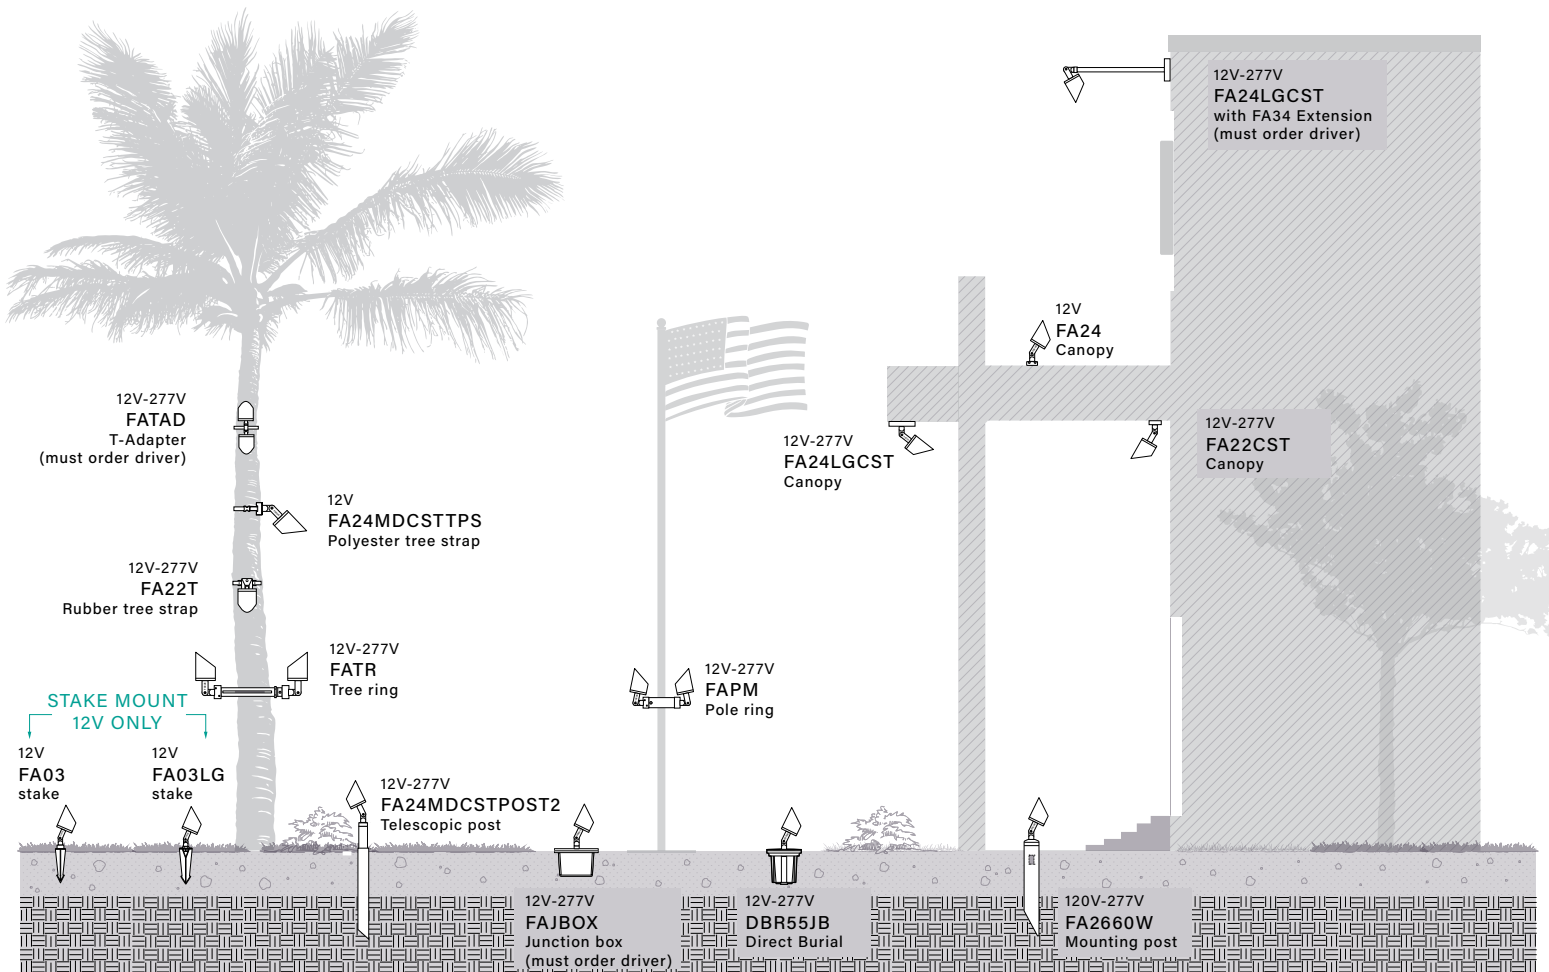

LED MODULE DIRECTIONAL LIGHTING

DL42/DL43/DL54LEDM

PROJECT:

TYPE:

DATE:

CATALOG NUMBER:

Images enhanced to illustrate usage of mounting options. Drawings not to scale. (see page 2 for product dimensions)

FOCUS INDUSTRIES INC.
25301 COMMERCENTRE DRIVE
LAKE FOREST, CA. 92630
949.830.1350 | TOLL FREE: 888.882.1350
WWW.FOCUSINDUSTRIES.COM

DESIGNED
MANUFACTURED
IN THE USA