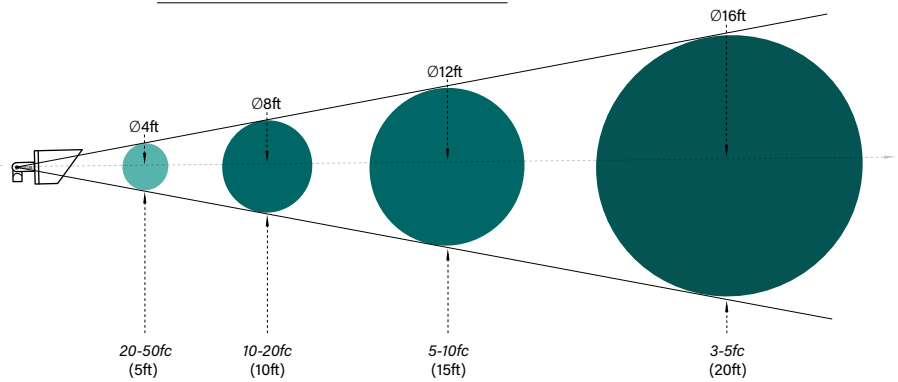

160° Wide Flood Beam Angle

FINISHES

STANDARD FINISHES