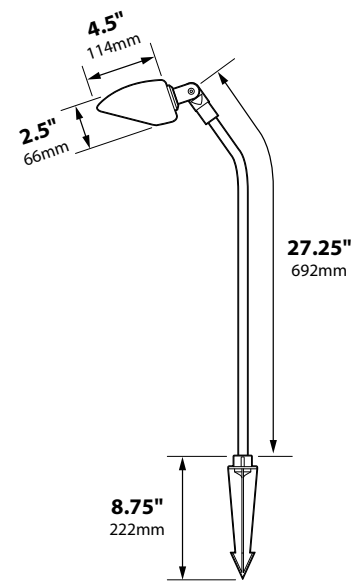

Scan the QR code to learn more about the PGL02.