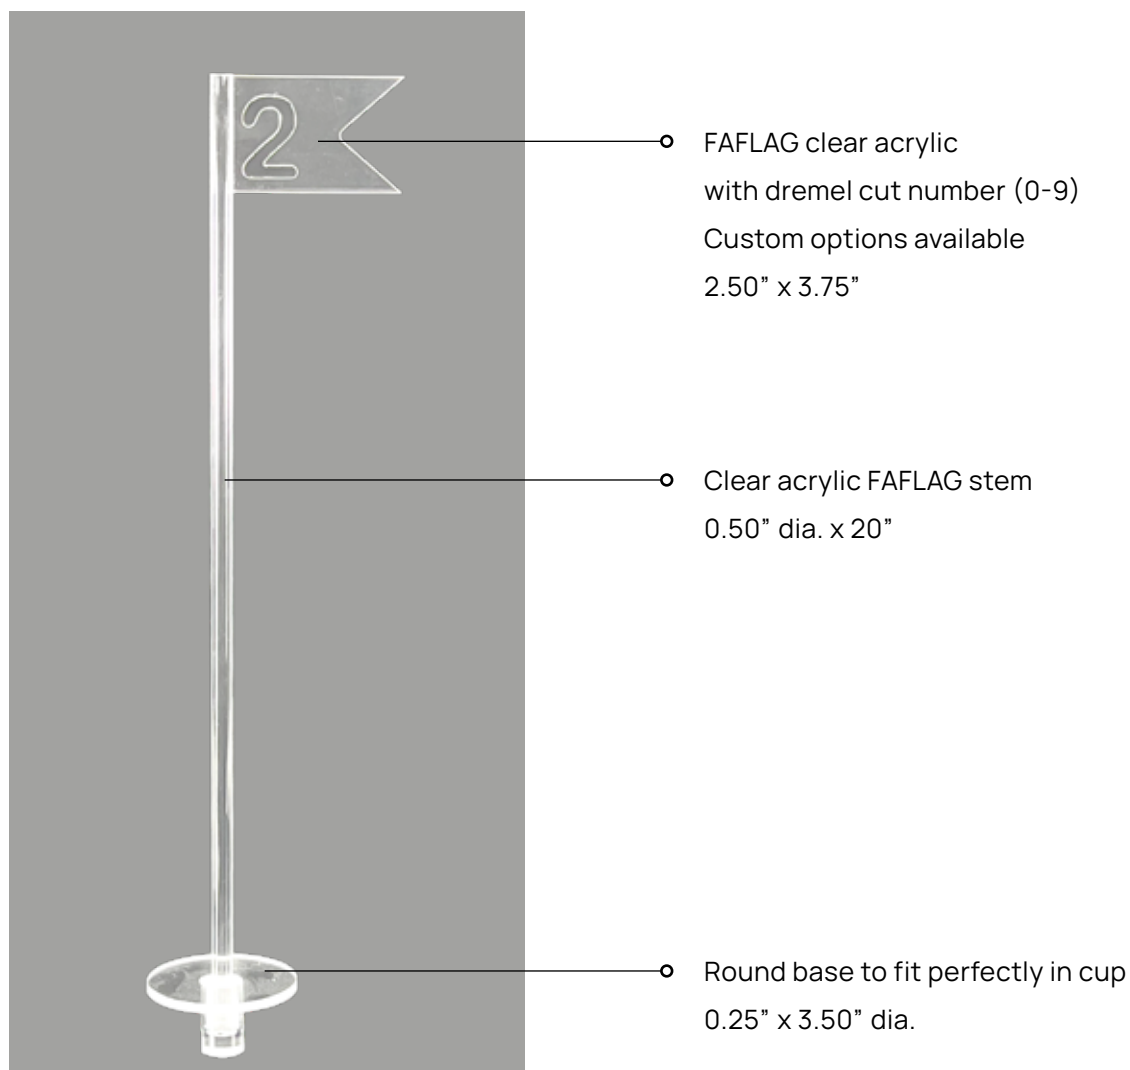

FAFLAG For Cup Light

Focus Industries, Inc. offers an innovative solution to enhance the ambiance of putting greens with their acrylic putting green cup light flag, designed specifically for use with their PGL05 model and other putting greens. This product features customizable numbers from 0 to 9 or logos, allowing for personalization to suit individual preferences or branding needs. The acrylic construction ensures durability while providing an elegant illumination, adding a touch of sophistication to any putting green setup. With Focus Industries, Inc.'s attention to quality and customization, golf enthusiasts can elevate their putting experience to new heights.