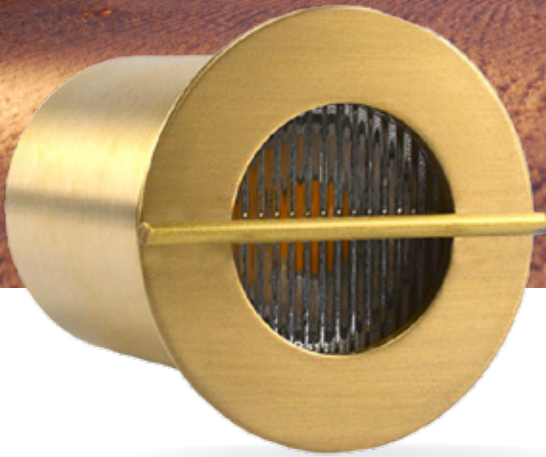

www.focusindustries.com

Backyard Entertainment

Lighting Excellence for Every Outdoor Play: Illuminate Your Fun with Focus Industries Inc.

Elevate your outdoor experiences with Focus Industries Inc.'s premium lighting solutions tailored for golf courses, putting greens, shuffleboard courts, bocce ball courts, and all your outdoor entertainment needs.