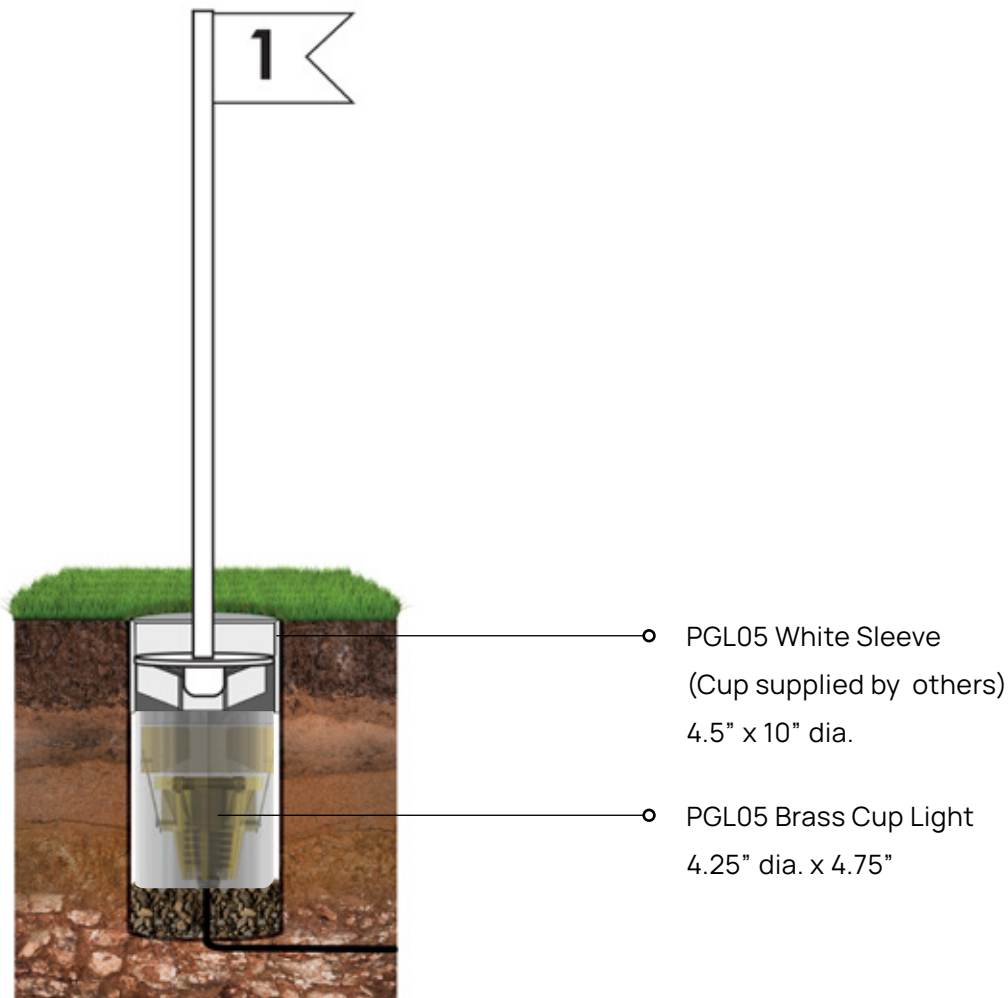

#stayfocused

PGL02LEDPBLT
UNLV, Las Vegas

PGL05 w/ FAFLAG
Residence, Arizona

Brass Putting Green Cup Light

Introducing the versatile PGL05 Brass putting green cup light by Focus Industries, Inc. This meticulously crafted fixture, available with 3, 5, and 7-watt MR16 LED options, ensures optimal illumination for your putting green, enhancing both functionality and aesthetics. But that's not all. With its unique capability to light up Focus Industries' clear acrylic flag, customizable with dremel capabilities to mark your desired amount of holes, this fixture takes customization to a whole new level. Plus, with added Amber, Red, Green, and Blue LED accents, it offers limitless possibilities for creating the perfect ambiance on your putting green.