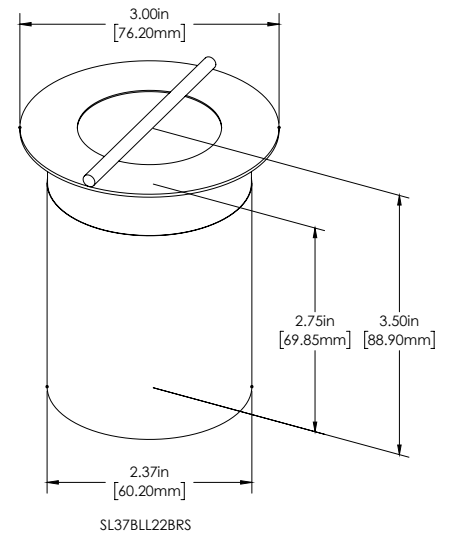

Scan the QR code to learn more about the Bocce Light.