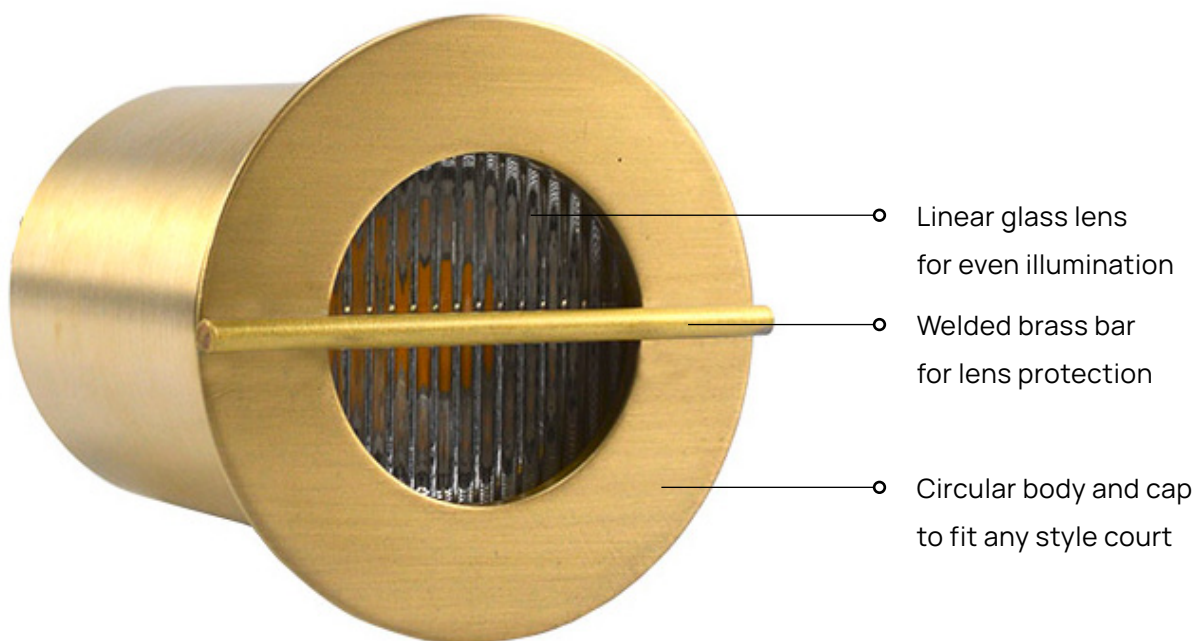

PGL02
Extruded aluminum body flood light
with 25" stem with standard FA03
mounting stake.

FA03 ABS Stake
9" stake with 1/2"
female thread

FA03RXBRS
7.25" stake with 1/2"
female thread

SUPER DURABLE

LED Options

3w OMNI 3 SS
 Single Contact Ba15s bayonet base,
 3000K warm white,
 300 Lumens (L12)

4w LED Flat Panel
 3000K / 300lm (LEDP)
 5200K / 280lm (LEDP52)

Scan the QR code to learn more about the PGL02.

SL37B Bocce Court Light

Focus Industries, Inc. presents an unparalleled lighting solution for bocce ball courts with their all-machined brass bocce ball court light fixture.

Crafted with precision and durability in mind, this fixture features a 3W MR16 bulb and a linear lens, ensuring even illumination across the entire court for optimal visibility during play. Additionally, a brass bar is strategically incorporated to protect the lens from any stray bocce balls, enhancing the longevity of the fixture. With Focus Industries, Inc.'s commitment to quality and innovation, bocce enthusiasts can enjoy a superior lighting experience that combines functionality with elegance.