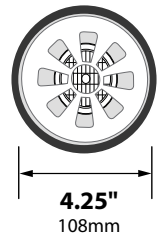

COLOR LENS OPTIONS AVAILABLE

Red (add -R)
Amber (add -A)
Green (add -G)
Blue (add -B)