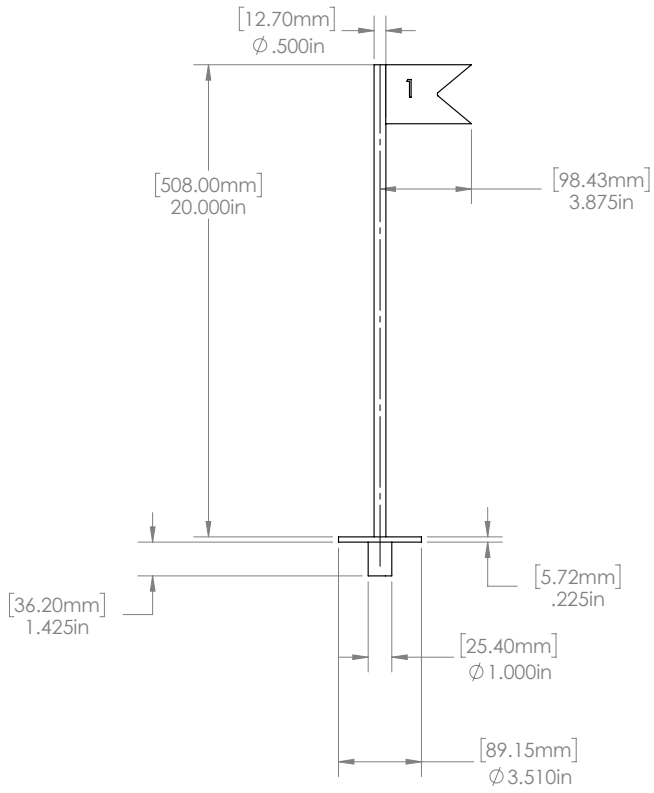

Scan the QR code to learn more about the FAFLAG.