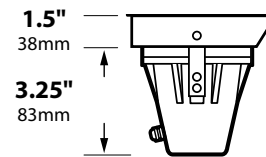

COLOR LENS OPTIONS AVAILABLE

Red (add -R)
Amber (add -A)
Green (add -G)
Blue (add -B)