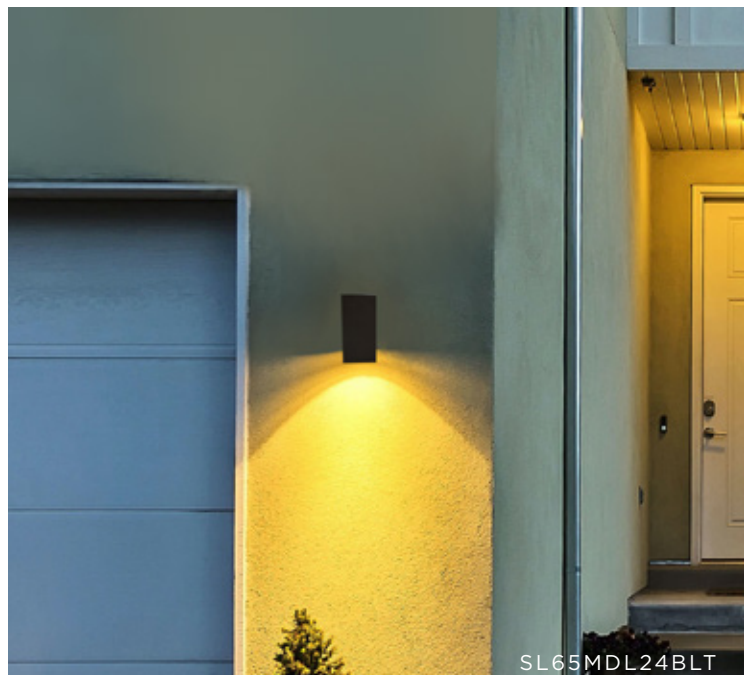

COLOR LENS OPTIONS AVAILABLE

Red (add -R)
Amber (add -A)
Green (add -G)
Blue (add -B)