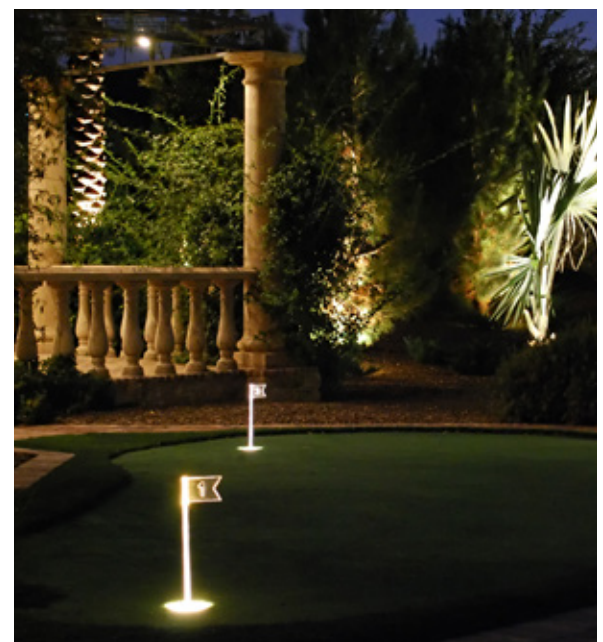

COLOR LENS OPTIONS AVAILABLE

Red (add -R)
Amber (add -A)
Green (add -G)
Blue (add -B)