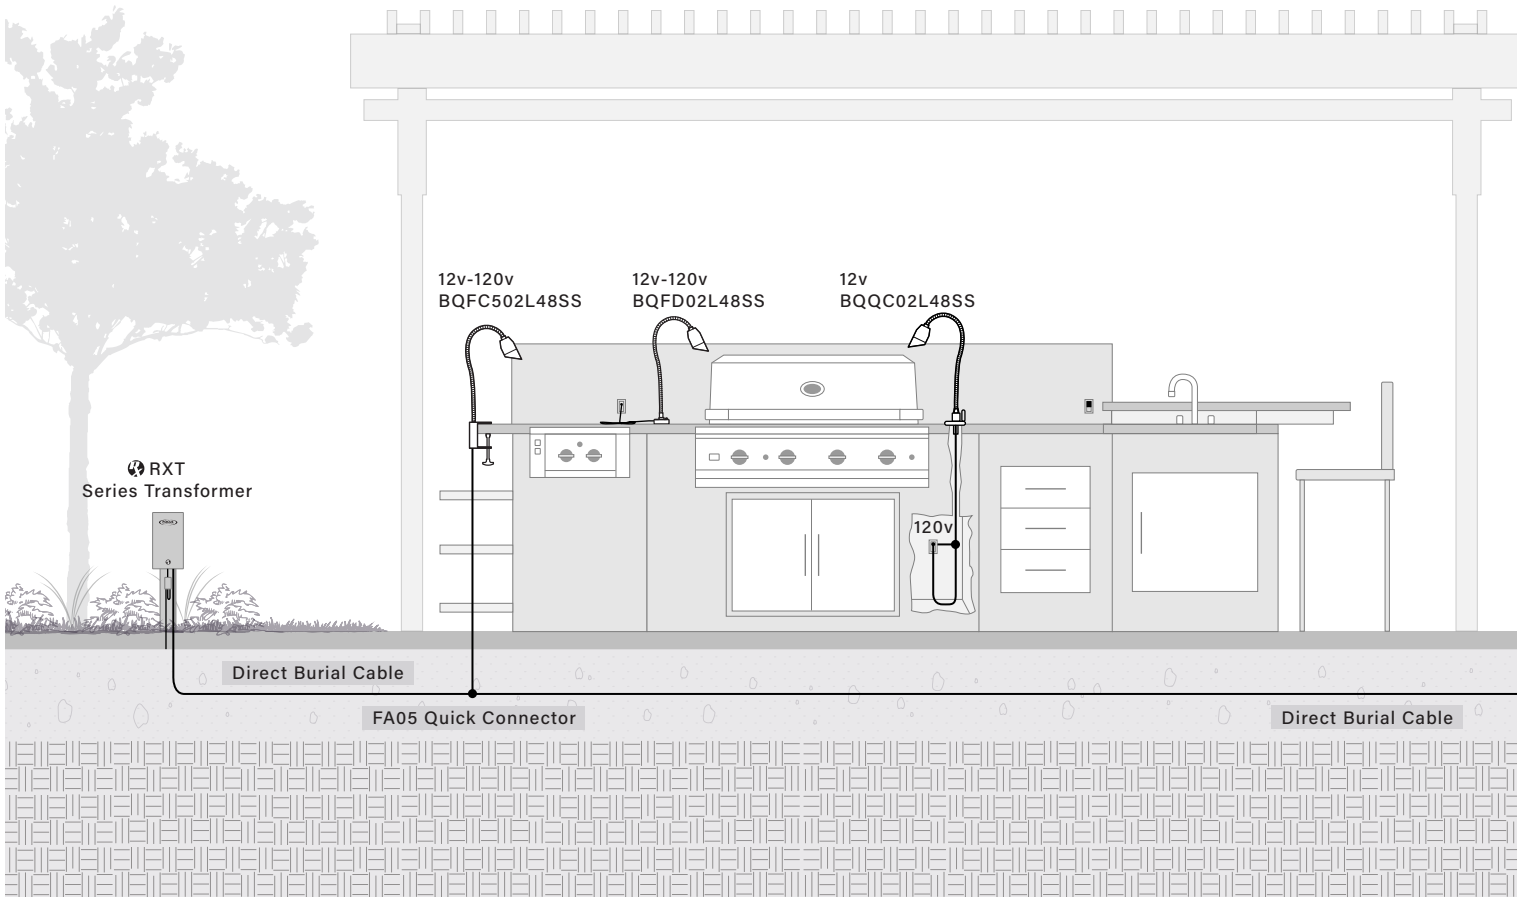

LED BBQ LIGHT

BQ02

PROJECT:

TYPE:

DATE:

CATALOG NUMBER:

KIT #1 (12V)

BQFA03

KIT #2 (120V)

BQFA04

FA05 Quick Connector

Kit Includes: FA05 Quick Connector and 20FT 18/2 Wire To Existing Voltage Systems

Kit Includes: 9' Power Cord 18/3 SJTW with Plug

IP66

FOCUS INDUSTRIES Inc.
25301 COMMERCENTRE DRIVE
LAKE FOREST, CA. 92630
949.830.1350 | TOLL FREE: 888.882.1350
WWW.FOCUSINDUSTRIES.COM

DESIGNED
MANUFACTURED
IN THE USA