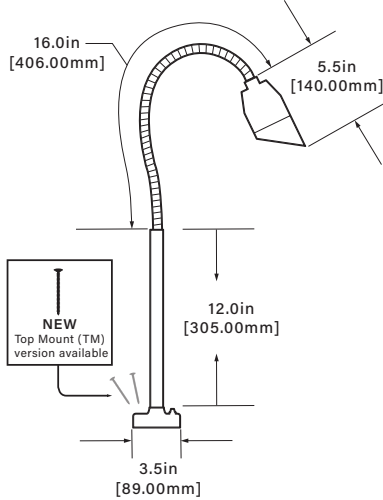

## DIMENSIONS

### Dimensions Shown with Deck Mount (12-120V)

Standard