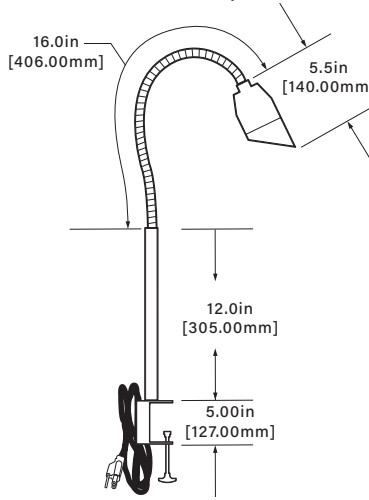

## DIMENSIONS

### Dimensions Shown with Deck Mount (12-120V)

Standard

### Dimensions Shown with FC3/FC5 (12-120V)

Focus 3" or 5" Clamp