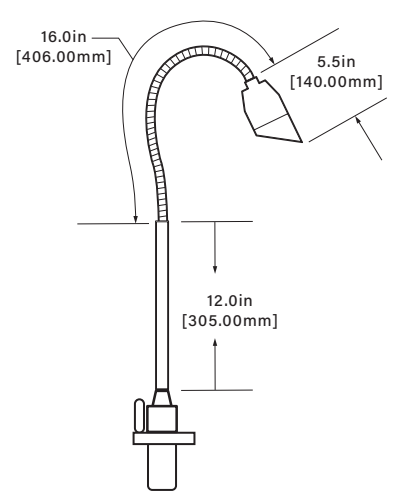

## DIMENSIONS

### Dimensions Shown with Deck Mount (12-120V)

Standard

### Dimensions Shown with FC3/FC5 (12-120V)

Focus 3" or 5" Clamp

### Dimensions Shown with QC (12-120V)

Quick Connect