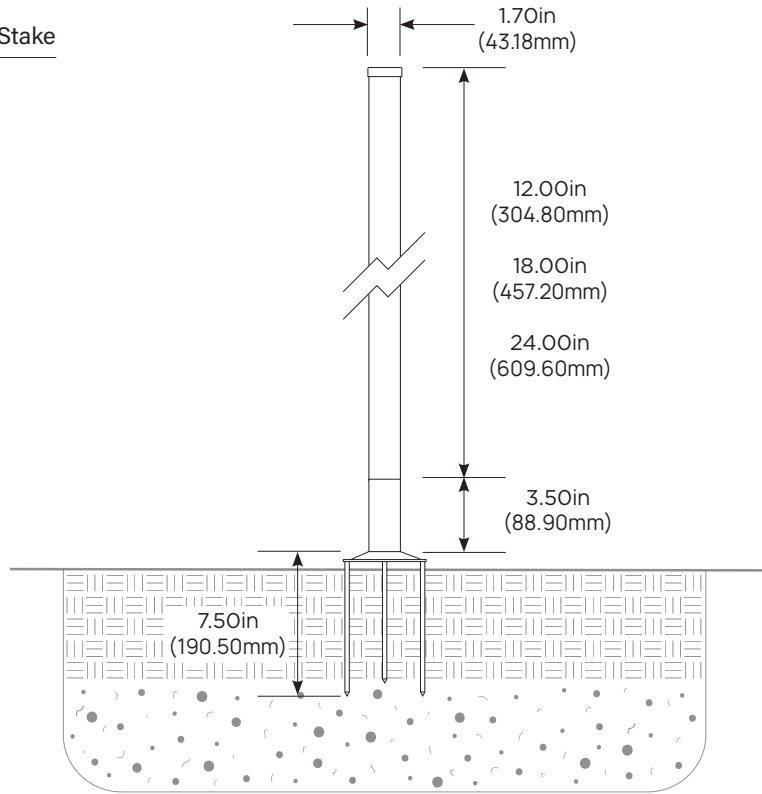

ACRYLIC

- S1 Clear
- S2 Frosted
- S4 Bubble

ACRYLIC SIZE

- 12S 12-inch Acrylic
- 18S 18-inch Acrylic
- 24S 24-inch Acrylic

CAP OPTION

- BLANK Matching Brass Cap
- NC No Cap

MOUNTING

- DM Standard FA24LGCST 4.5" Canopy Deck Mount
- PM FA033P 3 Prong Stake Mount

DIMENSIONS

Dimensions Shown
with FA033P 3-Prong Stake

AL26SM

SPECIFICATIONS

<p>INTERNALS</p>	<p>VOLTAGE SOCKET WIRING</p>	<p>12v High temperature ceramic G4 Bi-Pin with 250° C silicone lead wires Black 3ft 18/2 zip cord from base of fixture (12v only) Add (25F) to part number for 25ft 16/2 fixture lead wire</p>
<p>EXTERNALS</p>	<p>HOUSING CAP ACRYLIC TYPE ACRYLIC SIZE MOUNTING FINISH</p>	<p>Extruded Brass Matching brass cap Clear (S1) / Frosted (S2) / Bubble (S4) 12-inch / 18-inch / 24-inch FA033P - 3 Prong Stake(-PM). Deck mount option available. (-DM) See accessories on page 3. Brass - Unfinished (Acid treatments available. See page 4) Powder coat and acid finish options available (powder coat and acid treatment over brass is considered custom and is therefore non-returnable)</p>