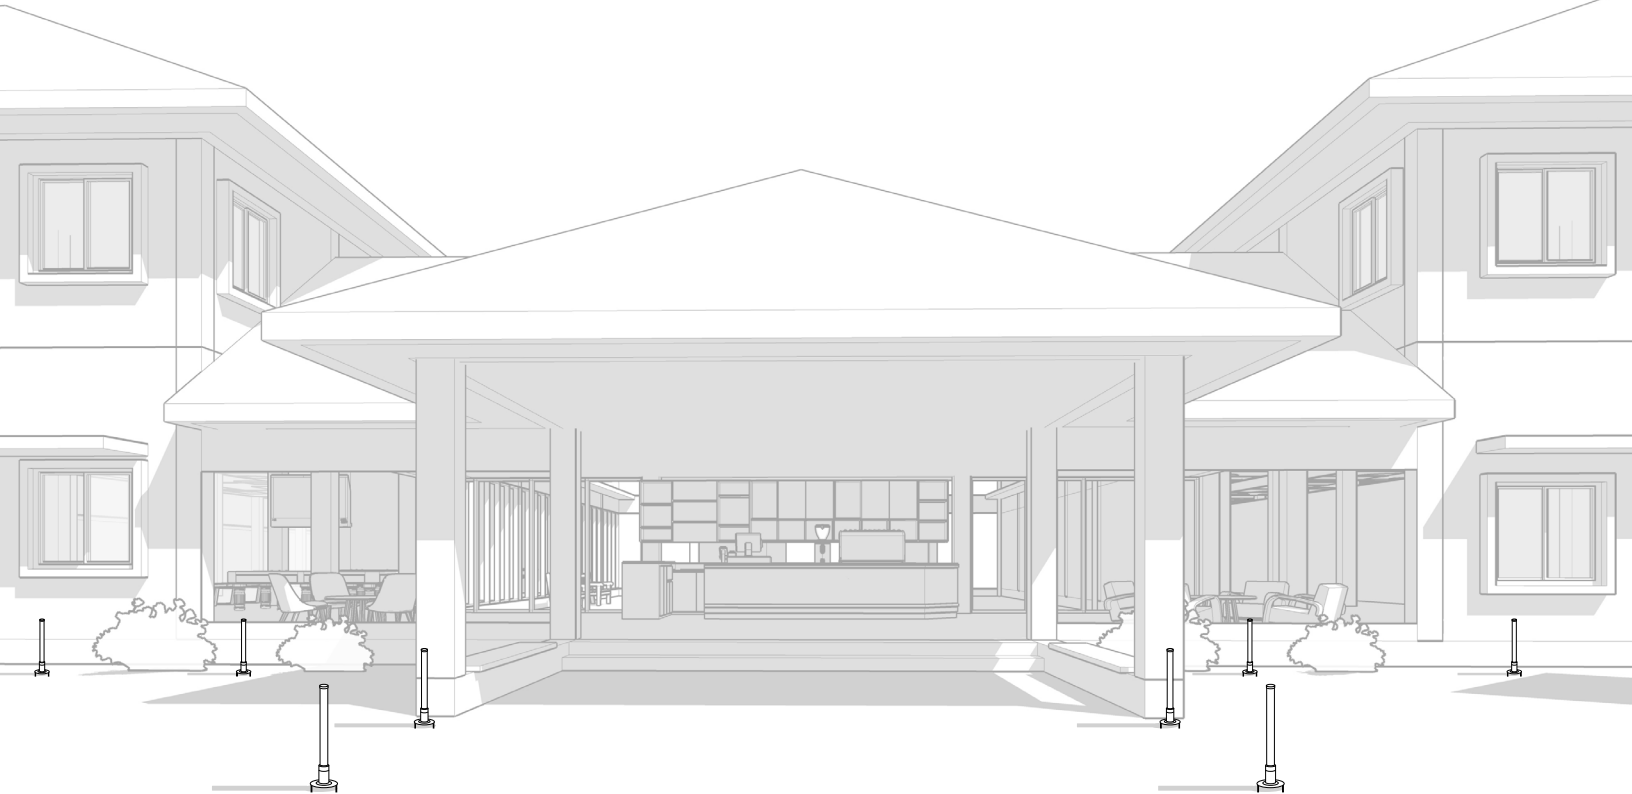

AL26SM LIGHT WAND WALL MOUNT

AL26SM

PROJECT:

TYPE:

DATE:

CATALOG NUMBER:

ACCESSORIES

(Configure and order accessories separately)

Color Lenses

FA1017AMBER
(Color Glass Lens)
[AMBER]

FA1017GREEN
(Color Glass Lens)
[GREEN]

FA1017BLUE
(Color Glass Lens)
[BLUE]

FA1017RED
(Color Glass Lens)
[RED]

MOUNTING

FA033P
8.235"
(12-120v)

FA24LGCST/BRS
4.75" dia.
(12-277v)

FOCUS INDUSTRIES INC.

25301 COMMERCENTRE DRIVE
LAKE FOREST, CA. 92630
949.830.1350 | TOLL FREE: 888.882.1350
WWW.FOCUSINDUSTRIES.COM

DESIGNED
MANUFACTURED
IN THE USA