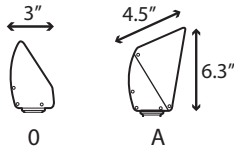

# SLS-LF SERIES SIGN LIGHT

**TYPE**

Optional contractor installed junction box (supplied by others) must be designed to hold full fulcrum weight of fixture.

**HOOD STYLES**

**CANOPY STYLES**

**SPECIFICATIONS**

<b>8. EXTENSION POLE LENGTH</b>
NP: NO POLE
12: 12 INCHES
18: 18 INCHES
24: 24 INCHES
30: 30 INCHES
36: 36 INCHES
CUSTOM: (ADDER PER INCH)
<b>9. EXTENSION POLE STYLE</b>
A: STRAIGHT
B: 30° BEND
C: 45° BEND
D: U BEND (PROVIDE SPEC)
E: GOOSE NECK (PROVIDE SPEC)
F: CUSTOM BEND (PROVIDE SPEC)
<b>10. CANOPY</b>
0: NO CANOPY (1/2" NPS REQUIRED)
1: FA-24-LGCST ALUM ROUND
2: FA-22-CST ALUM RECTANGLE
<b>11. COLOR</b>
BLT/BRT: BLACK OR BRONZE TEXTURE (STANDARD)
OTHER POWDER COLOR FIXTURE
OTHER POWDER COLOR POLE
OTHER POWDER COLOR CANOPY