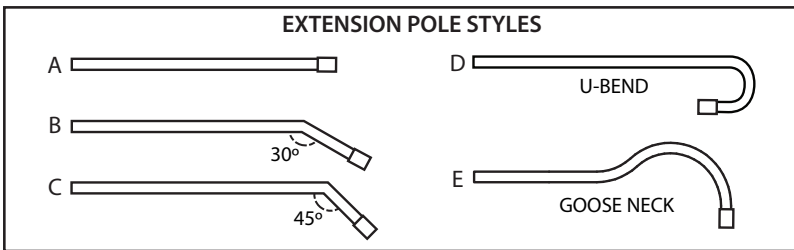

8w

12W

2 x 12w

ORDERING INFORMATION

SLS-LF- _____
1   2   3   4   5   6   7   8   9   10   11

1. MATERIAL
A: ALUMINUM
2. VOLTAGE
1: 120V
2: 277V
3: 12V
3. LIGHT SOURCE
01: 8W LED PANEL 3000K
02: 8W LED PANEL 5200K
03: 12W LED PANEL 3000K
04: 12W LED PANEL 5200K
05: 2 X 12W LED PANELS 3000K
06: 2 X 12W LED PANELS 5200K
4. HOOD STYLE
0: NO HOOD
A: HOOD EXTENSION
5. LENS TYPE
0: STANDARD CLEAR
1: SANDBLASTED SOFTENER LENS
2: WHITE ACRYLIC
6. LENS ENHANCEMENT
0: NO LENS ENHANCEMENT
A: BLUE GEL
B: GREEN GEL
7. GLARE SHIELDING
0: NO SHIELDING
H: HEX CELL LOUVER

8. EXTENSION POLE LENGTH
NP: NO POLE
12: 12 INCHES
18: 18 INCHES
24: 24 INCHES
30: 30 INCHES
36: 36 INCHES
CUSTOM: (ADDER PER INCH)
9. EXTENSION POLE STYLE
A: STRAIGHT
B: 30° BEND
C: 45° BEND
D: U BEND (PROVIDE SPEC)
E: GOOSE NECK (PROVIDE SPEC)
F: CUSTOM BEND (PROVIDE SPEC)
10. CANOPY
0: NO CANOPY (1/2" NPS REQUIRED)
1: FA-24-LGCST ALUM ROUND
2: FA-22-CST ALUM RECTANGLE
11. COLOR
BLT/BRT: BLACK OR BRONZE TEXTURE (STANDARD)
OTHER POWDER COLOR FIXTURE
OTHER POWDER COLOR POLE
OTHER POWDER COLOR CANOPY