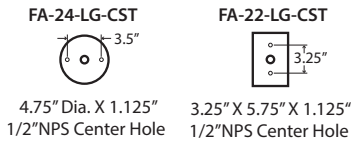

# SLS-LF SERIES SIGN LIGHT

**TYPE**

Optional contractor installed junction box (supplied by others) must be designed to hold full fulcrum weight of fixture.

**HOOD STYLES**

**CANOPY STYLES**

**SPECIFICATIONS**

Aluminum: Extruded housing with heavy duty die cast adjustable aluminum swivels. Aluminum extension pole and mounting canopies.

**Lens:** High-impact clear acrylic

**LED Light Source:**

- 8w 3000K LED Panel, 360 lumens each panel
- 8w 5200K LED Panel, 380 lumens each panel
- 12w 3000K LED Panel, 1080 lumens each panel
- 12w 5200K LED Panel, 1160 lumens each panel