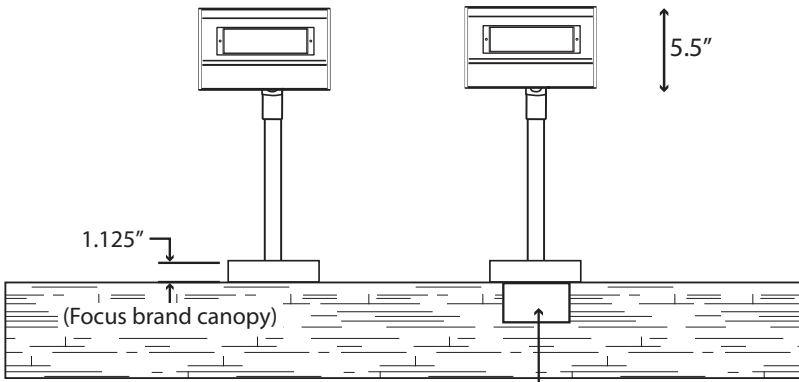

# SLS-LF SERIES SIGN LIGHT

**TYPE**

Optional contractor installed junction box (supplied by others) must be designed to hold full fulcrum weight of fixture.

**HOOD STYLES**

**CANOPY STYLES**

**SPECIFICATIONS**

Aluminum: Extruded housing with heavy duty die cast adjustable aluminum swivels. Aluminum extension pole and mounting canopies.

**Lens:** High-impact clear acrylic

**LED Light Source:**

- 8w 3000K LED Panel, 360 lumens each panel
- 8w 5200K LED Panel, 380 lumens each panel
- 12w 3000K LED Panel, 1080 lumens each panel
- 12w 5200K LED Panel, 1160 lumens each panel

**Socket:**

None (LED Panel hard wired)

**Wiring:**

- 120v - Standard 120v black, white & green
- 12v - Black 18/2 SPT -1W 8" from base of fixture

**LED Power Supply:**

- 120v - Universal 120v to 277v input, 700mA
- 12v - 8v-18v input, 700mA

<b>8. EXTENSION POLE LENGTH</b>
NP: NO POLE
12: 12 INCHES
18: 18 INCHES
24: 24 INCHES
30: 30 INCHES
36: 36 INCHES
CUSTOM: (ADDER PER INCH)
<b>9. EXTENSION POLE STYLE</b>
A: STRAIGHT
B: 30° BEND
C: 45° BEND
D: U BEND (PROVIDE SPEC)
E: GOOSE NECK (PROVIDE SPEC)
F: CUSTOM BEND (PROVIDE SPEC)
<b>10. CANOPY</b>
0: NO CANOPY (1/2" NPS REQUIRED)
1: FA-24-LGCST ALUM ROUND
2: FA-22-CST ALUM RECTANGLE
<b>11. COLOR</b>
BLT/BRT: BLACK OR BRONZE TEXTURE (STANDARD)
OTHER POWDER COLOR FIXTURE
OTHER POWDER COLOR POLE
OTHER POWDER COLOR CANOPY