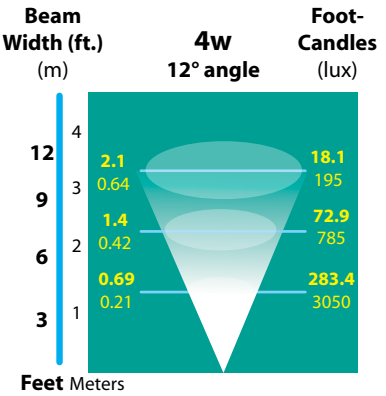

WELL LIGHTS SL-20-MD 12 VOLT SERIES

TYPE

LIGHT DISTRIBUTIONS AND PHOTOMETRICS

ACCESSORIES

CATALOG NO.	DESCRIPTION
FA-133-BLT / -BRS	Cast Aluminum or Brass Lens Holder
FA-134-BLT / -BRS	Cast Aluminum or Brass Grate
FA-135-BLT / -BRS	Stamped Aluminum or Brass Eyebrow
FA-08-SL20	Round 1/4" Mini Cell Louver
FA-10-SG-SL20	Flat Stepped Tempered Glass Lens
FA-10-SL20AMBER	Flat Amber Tempered Glass Lens
FA-10-SL20BLUE	Flat Blue Tempered Glass Lens
FA-10-SL20GREEN	Flat Green Tempered Glass Lens
FA-10-SL20RED	Flat Red Tempered Glass Lens
FA-FORM-SL20	Concrete form for SL-20-MD Series