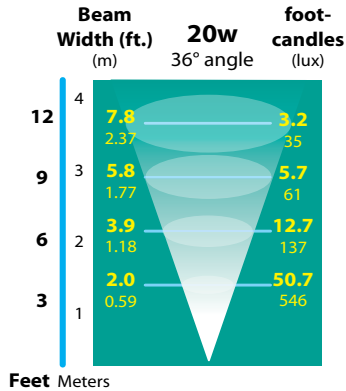

WELL LIGHTS SL-20-MD 12 VOLT SERIES

TYPE

LIGHT DISTRIBUTIONS AND PHOTOMETRICS

ACCESSORIES

CATALOG NO.	DESCRIPTION
FA-133-BLT / -BRS	Cast Aluminum or Brass Lens Holder
FA-134-BLT / -BRS	Cast Aluminum or Brass Grate
FA-135-BLT / -BRS	Stamped Aluminum or Brass Eyebrow
FA-08-SL20	Round 1/4" Mini Cell Louver
FA-10-SG-SL20	Flat Stepped Tempered Glass Lens
FA-10-SL20AMBER	Flat Amber Tempered Glass Lens
FA-10-SL20BLUE	Flat Blue Tempered Glass Lens
FA-10-SL20GREEN	Flat Green Tempered Glass Lens
FA-10-SL20RED	Flat Red Tempered Glass Lens
FA-FORM-SL20	Concrete form for SL-20-MD Series