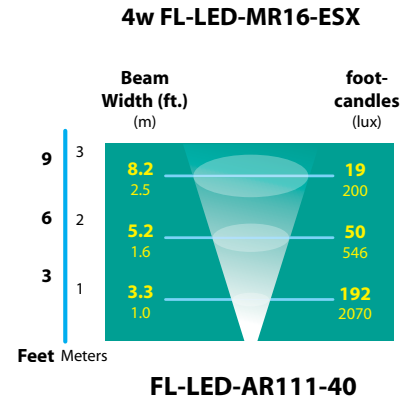

WELL LIGHTS SL-20-MD 12 VOLT SERIES

TYPE

LIGHT DISTRIBUTIONS AND PHOTOMETRICS

ACCESSORIES

CATALOG NO.	DESCRIPTION
FA-133-BLT / -BRS	Cast Aluminum or Brass Lens Holder
FA-134-BLT / -BRS	Cast Aluminum or Brass Grate
FA-135-BLT / -BRS	Stamped Aluminum or Brass Eyebrow
FA-08-SL20	Round 1/4" Mini Cell Louver
FA-10-SG-SL20	Flat Stepped Tempered Glass Lens
FA-10-SL20AMBER	Flat Amber Tempered Glass Lens
FA-10-SL20BLUE	Flat Blue Tempered Glass Lens
FA-10-SL20GREEN	Flat Green Tempered Glass Lens
FA-10-SL20RED	Flat Red Tempered Glass Lens
FA-FORM-SL20	Concrete form for SL-20-MD Series