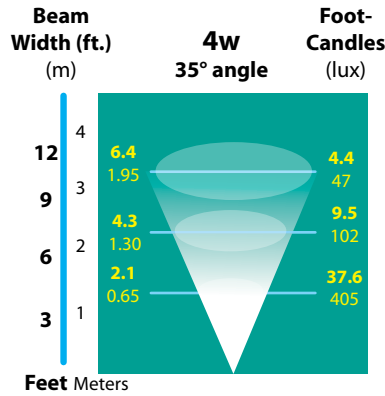

WELL LIGHTS SL-20-MD 12 VOLT SERIES

TYPE

LIGHT DISTRIBUTIONS AND PHOTOMETRICS

ACCESSORIES

CATALOG NO.	DESCRIPTION
FA-133-BLT / -BRS	Cast Aluminum or Brass Lens Holder
FA-134-BLT / -BRS	Cast Aluminum or Brass Grate
FA-135-BLT / -BRS	Stamped Aluminum or Brass Eyebrow
FA-08-SL20	Round 1/4" Mini Cell Louver
FA-10-SG-SL20	Flat Stepped Tempered Glass Lens
FA-10-SL20AMBER	Flat Amber Tempered Glass Lens
FA-10-SL20BLUE	Flat Blue Tempered Glass Lens
FA-10-SL20GREEN	Flat Green Tempered Glass Lens
FA-10-SL20RED	Flat Red Tempered Glass Lens
FA-FORM-SL20	Concrete form for SL-20-MD Series