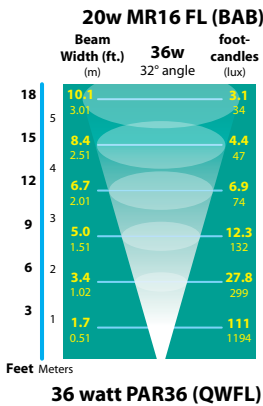

WELL LIGHTS SL-20-MD 12 VOLT SERIES

TYPE

LIGHT DISTRIBUTIONS AND PHOTOMETRICS

ACCESSORIES

CATALOG NO.	DESCRIPTION
FA-133-BLT / -BRS	Cast Aluminum or Brass Lens Holder
FA-134-BLT / -BRS	Cast Aluminum or Brass Grate
FA-135-BLT / -BRS	Stamped Aluminum or Brass Eyebrow
FA-08-SL20	Round 1/4" Mini Cell Louver
FA-10-SG-SL20	Flat Stepped Tempered Glass Lens
FA-10-SL20AMBER	Flat Amber Tempered Glass Lens
FA-10-SL20BLUE	Flat Blue Tempered Glass Lens
FA-10-SL20GREEN	Flat Green Tempered Glass Lens
FA-10-SL20RED	Flat Red Tempered Glass Lens
FA-FORM-SL20	Concrete form for SL-20-MD Series