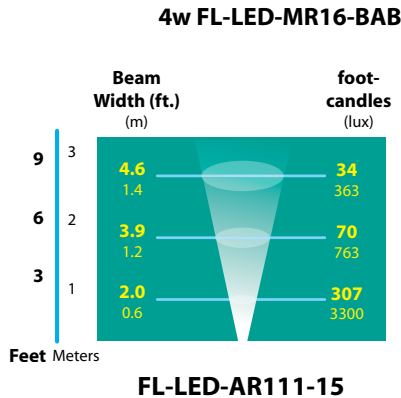

WELL LIGHTS SL-20-MD 12 VOLT SERIES

TYPE

LIGHT DISTRIBUTIONS AND PHOTOMETRICS

ACCESSORIES

CATALOG NO.	DESCRIPTION
FA-133-BLT / -BRS	Cast Aluminum or Brass Lens Holder
FA-134-BLT / -BRS	Cast Aluminum or Brass Grate
FA-135-BLT / -BRS	Stamped Aluminum or Brass Eyebrow
FA-08-SL20	Round 1/4" Mini Cell Louver
FA-10-SG-SL20	Flat Stepped Tempered Glass Lens
FA-10-SL20AMBER	Flat Amber Tempered Glass Lens
FA-10-SL20BLUE	Flat Blue Tempered Glass Lens
FA-10-SL20GREEN	Flat Green Tempered Glass Lens
FA-10-SL20RED	Flat Red Tempered Glass Lens
FA-FORM-SL20	Concrete form for SL-20-MD Series