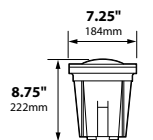

CATALOG NO.	DESCRIPTION	LAMP SUPPLIED	SHIP WEIGHT
SL-20-MDLMR16	Well Light, Composite Lens Holder	20w MR16 FL(BAB)	4.0 lbs.
SL-20-MDLMR16-BLT	Well Light, Aluminum Lens Holder	20w MR16 FL(BAB)	4.0 lbs.
SL-20-MDLMR16-BRS	Well Light, Brass Lens Holder	20w MR16 FL(BAB)	4.0 lbs.
SL-20-MDGMR16	Well Light, Composite Grate	20w MR16 FL(BAB)	4.0 lbs.
SL-20-MDGMR16-BLT	Well Light, Aluminum Grate	20w MR16 FL(BAB)	4.0 lbs.
SL-20-MDGMR16-BRS	Well Light, Brass Grate	20w MR16 FL(BAB)	5.0 lbs.
SL-20-MDLP3624	Well Light, Composite Lens Holder	10w PAR36 LED (24°)	4.0 lbs.
SL-20-MDLP3624BLT	Well Light, Aluminum Lens Holder	10w PAR36 LED (24°)	4.0 lbs.
SL-20-MDLP3624BRS	Well Light, Brass Lens Holder	10w PAR36 LED (24°)	4.0 lbs.
SL-20-MDLP3640	Well Light, Composite Lens Holder	10w PAR36 LED (40°)	4.0 lbs.
SL-20-MDLP3640BLT	Well Light, Aluminum Lens Holder	10w PAR36 LED (40°)	4.0 lbs.
SL-20-MDLP3640BRS	Well Light, Brass Lens Holder	10w PAR36 LED (40°)	4.0 lbs.
SL-20-MDLP3660	Well Light, Composite Lens Holder	10w PAR36 LED (60°)	4.0 lbs.
SL-20-MDLP3660BLT	Well Light, Aluminum Lens Holder	10w PAR36 LED (60°)	4.0 lbs.
SL-20-MDLP3660BRS	Well Light, Brass Lens Holder	10w PAR36 LED (60°)	4.0 lbs.
SL-20-MDGP3624	Well Light, Composite Grate	10w PAR36 LED (24°)	4.0 lbs.
SL-20-MDGP3624BLT	Well Light, Aluminum Grate	10w PAR36 LED (24°)	4.0 lbs.
SL-20-MDGP3624BRS	Well Light, Brass Grate	10w PAR36 LED (24°)	5.0 lbs.
SL-20-MDGP3640	Well Light, Composite Grate	10w PAR36 LED (40°)	4.0 lbs.
SL-20-MDGP3640BLT	Well Light, Aluminum Grate	10w PAR36 LED (40°)	4.0 lbs.
SL-20-MDGP3640BRS	Well Light, Brass Grate	10w PAR36 LED (40°)	5.0 lbs.
SL-20-MDGP3660	Well Light, Composite Grate	10w PAR36 LED (60°)	4.0 lbs.
SL-20-MDGP3660BLT	Well Light, Aluminum Grate	10w PAR36 LED (60°)	4.0 lbs.
SL-20-MDGP3660BRS	Well Light, Brass Grate	10w PAR36 LED (60°)	5.0 lbs.