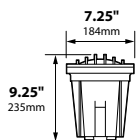

WELL LIGHTS SL-20-MD 12 VOLT SERIES

TYPE

SPECIFICATIONS

CONSTRUCTION:

BODY: Fiberglass reinforced bronze composite with molded brass inserts for screws

LENS HOLDER & GRATE: Fiberglass reinforced bronze composite, cast aluminum or cast brass

AIMING CAPABILITY: 30°

LENS: High impact clear tempered convex glass

LAMP SUPPLIED: MR16: 20w MR16 FL(BAB) 5000 hours average rating (50w max)

PAR36: 36w PAR36 (QWFL) 4000 hour average rating (50w max)

LAMP OPTIONS: MR16: We recommend 50,000 hour ARROW 4w LED (-LED) or 40,000 hour 5w (-LED5) or 7w (-LED7) ARROW Super Saver LED

SOCKET: MR16: High temperature ceramic GU5.3 bi-pin with 250°C silicone lead wires PAR36: None, PAR36 lamp supplies connection via 1/4" quick connect or stud terminal

WIRING: Black 4 foot 18/2 zip cord from base of fixture
For 25 foot 16/2 fixture lead wire add -25F to catalog number.

CONNECTION: FA-05 Quick Connector (not supplied) from fixture to main cable (12/2, 10/2 or 8/2 only)

FINISH: Composite - Bronze

Aluminum Lens Holder/Grate - Black texture polyester powder coat. Optional finishes available Brass Lens Holder/Grate - Unfinished brass. Optional finishes available

120v INTEGRAL TRANSFORMER MODELS AVAILABLE, ADD -T TO CATALOG NUMBER

FEATURES 120v INPUT, 12v OUTPUT/75w MAX, DIMMABLE (LINE SIDE)

NOT FOR USE WITH LED LAMPS

ORDERING INFORMATION