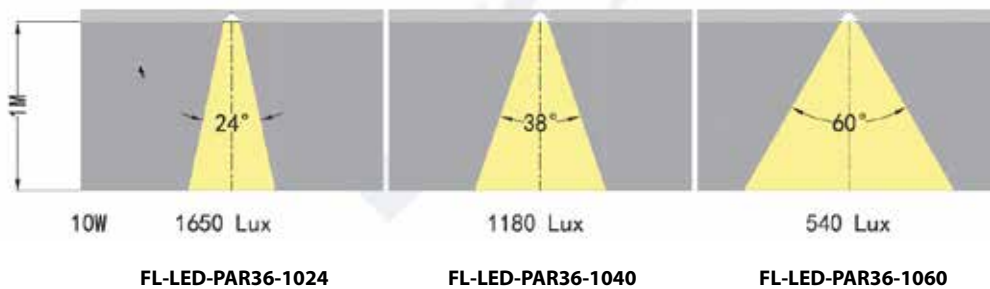

WELL LIGHTS SL-20-MD 12 VOLT SERIES

TYPE

LIGHT DISTRIBUTIONS AND PHOTOMETRICS

ACCESSORIES

CATALOG NO.	DESCRIPTION
FA-133-BLT / -BRS	Cast Aluminum or Brass Lens Holder
FA-134-BLT / -BRS	Cast Aluminum or Brass Grate
FA-135-BLT / -BRS	Stamped Aluminum or Brass Eyebrow
FA-08-SL20	Round 1/4" Mini Cell Louver
FA-10-SG-SL20	Flat Stepped Tempered Glass Lens
FA-10-SL20AMBER	Flat Amber Tempered Glass Lens
FA-10-SL20BLUE	Flat Blue Tempered Glass Lens
FA-10-SL20GREEN	Flat Green Tempered Glass Lens
FA-10-SL20RED	Flat Red Tempered Glass Lens
FA-FORM-SL20	Concrete form for SL-20-MD Series