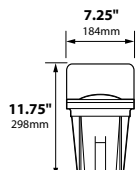

SL-20-MDL
with FA-135MD

2 Female 3/4" NPS &
3 Female 1/2" NPS
threaded ports available

JOB INFORMATION

Type: _____ Date: _____

Job Name: _____

Cat. No.: _____

Lamp(s): _____

Specifier: _____

Contractor: _____

Notes: _____

FOCUS INDUSTRIES INC.
25301 COMMERCENTRE DRIVE
LAKE FOREST, CA 92630

www.focusindustries.com
sales@focusindustries.com
(949) 830-1350 • FAX (949) 830-3390

Black Texture (Standard)	Antique Verde	Bronze Texture	Camel	White Texture	Hunter Texture	Rust	Weathered Iron	Weathered Brown	Stucco	Rubbed Verde	Chrome Powder	Acid Rust	Acid Verde	Black Acid Treatment
-BLT	-ATV	-BRT	-CAM	-WTX	-HTX	-RST	-WIR	-WBR	-STU	-RBV	-CPR	-BAR/CAR	-BAV/CAV	-BAT