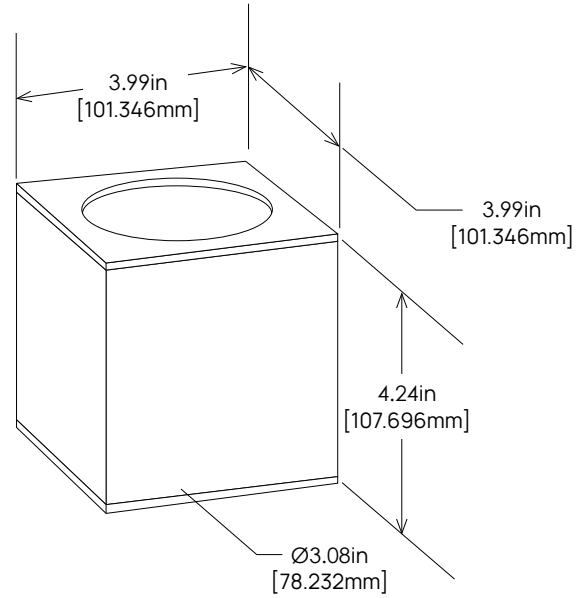

SL64213EOSMBRS

12V / 120V LED CUBE
UP/DOWN LIGHT

Housing Size: 4.00" L x 4.00" W x 4.00"
LED: 3w MR16 Super Saver LED 36° (L24)
Optics: None (Wide Flood)
Mount: Keyhole Slots
LED Option: 6w EOS Module
Material Option: Aluminum

SL6426EOSMBRS

120V LED CUBE
UP/DOWN LIGHT

Housing Size: 4.00" L x 4.00" W x 4.00"
LED: 6w EOS Module
Optics: None (Wide Flood)
Mount: Keyhole Slots
LED Option: 13w EOS Module
Material Option: Aluminum

ITEM NUMBER	LED TYPE	WATTAGE	CCT	LUMENS	FINISH	CONSTRUCTION
SL64213EOSMBLT/BRT	MR16	x2 13w	2700K	270lm	Black or Bronze Texture	Aluminum
SL64213EOSMBRS	MR16	x2 13w	2700K	270lm	Unfinished	Brass
SL6426EOSMBLT/BRT	LED Module	x2 6w	3000K	1,584lm	Black or Bronze Texture	Aluminum
SL6426EOSMBRS	LED Module	x2 6w	3000K	1,584lm	Unfinished	Brass

Standard finishes shown. For more finish options see page 6.
See LED options on page 7 for more information.