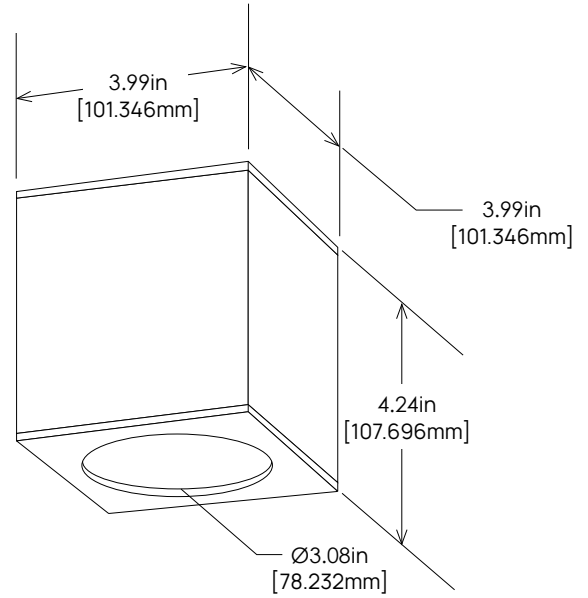

**SL64DL24BRT**

12V / 120V LED CUBE  
DOWN LIGHT

Housing Size: 4.00" L x 4.00" W x 4.00"  
LED: 3w MR16 Super Saver LED 36° (L24)  
Optics: None (Wide Flood)  
Mount: Keyhole Slots  
LED OPTION: 3w/5w/7w MR16  
Material Option: Brass