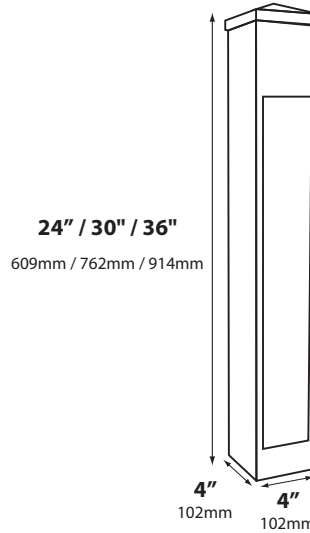

PATH LIGHTS PL-23-LG SERIES

TYPE

SPECIFICATIONS

CONSTRUCTION: Extruded 4.00" square aluminum with angled cap (Angle Cap—Aluminum Only)

12v ELECTRICAL SPECIFICATIONS:

LED SUPPLIED: 3w MR16 LED GU5.3 (L24) 3000K, 270lm

40,000 hours average rating

SOCKET: High temperature ceramic GU5.3 bi-pin,

250°C silicone insulated lead wires

12v WIRING: Black 10 foot 18/2 zip cord from base of fixture (12v only)

For 25 foot 16/2 wire add-25F to catalog number

120v ELECTRICAL SPECIFICATIONS:

LED SUPPLIED: 3w, MR16 LED GU10 (L108) 3000K, 270lm

40,000 hours average rating

SOCKET: High temperature ceramic GU10 bi-pin,

250°C silicone insulated lead wires

120v WIRING: Standard Three Wire 16" lead wires from base of fixture

12v MOUNTING: FA-03-3P Three prong mounting stake

120v MOUNTING: U mount

FINISH: Aluminum - Black texture polyester powder coat. Optional finishes available

Optional finishes available

ORDERING INFORMATION

CATALOG NO.	DESCRIPTION	LAMP	SHIP WEIGHT
PL23LGDM24ATL24BLT	12v 24" Square Aluminum Bollard, Angle Cap	3w MR16 LED	4.0 lbs.
PL23LGDM30ATL24BLT	12v 30" Square Aluminum Bollard, Angle Cap	3w MR16 LED	4.0 lbs.
PL23LGDM36ATL24BLT	12v 36" Square Aluminum Bollard, Angle Cap	3w MR16 LED	4.0 lbs.
PL23LGDM24ATL108BLT	120v 24" Square Aluminum Bollard, Angle Cap	3w MR16 LED	4.0 lbs.
PL23LGDM30ATL108BLT	120v 30" Square Aluminum Bollard, Angle Cap	3w MR16 LED	4.0 lbs.
PL23LGDM36ATL108BLT	120v 36" Square Aluminum Bollard, Angle Cap	3w MR16 LED	4.0 lbs.