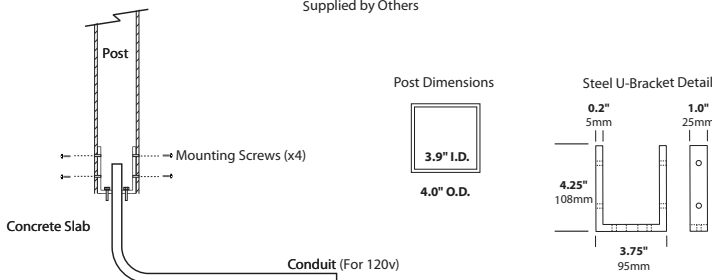

U-BRACKET DECK MOUNT MODELS

Concrete Mounting Bolts/Anchors
Supplied by Others

JOB INFORMATION

Type: _____ Date: _____

Job Name: _____

Cat. No.: _____

Lamp(s): _____

Specifier: _____

Contractor: _____

Notes: _____

FOCUS INDUSTRIES INC.
25301 COMMERCENTRE DRIVE
LAKE FOREST, CA 92630

www.focusindustries.com
sales@focusindustries.com
(949) 830-1350 • FAX (949) 830-3390

Black Texture (Standard)	Antique Verde	Bronze Texture	Camel	White Texture	Hunter Texture	Rust	Weathered Iron	Weathered Brown	Stucco	Rubbed Verde	Chrome Powder	Acid Rust	Acid Verde	Black Acid Treatment
-BLT	-ATV	-BRT	-CAM	-WTX	-HTX	-RST	-WIR	-WBR	-STU	-RBV	-CPR	-BAR/CAR	-BAV/CAV	-BAT