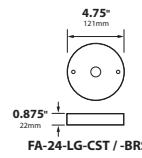

DOWN LIGHTS: Add -D suffix to end of catalog number for down light without weep holes.

ORDERING INFORMATION

CATALOG NO.	DESCRIPTION	LAMP	SHIP WEIGHT
DL-20-NL-BLT	Cast Aluminum PAR20 Bullet	None	2.0 lbs.
DL-20-NL-BRS	Cast Brass PAR20 Bullet	None	3.0 lbs.
CDL-20-NL	Composite PAR20 Bullet	None	2.0 lbs.
DL-20-NL-EC-BLT	Cast Aluminum PAR20 Bullet, Extension Collar, Convex Lens	None	3.0 lbs.
DL-20-NL-EC-BRS	Cast Brass PAR20 Bullet, Extension Collar, Convex Lens	None	4.0 lbs.
CDL-20-NL-EC	Composite PAR20 Bullet, Extension Collar, Convex Lens	None	3.0 lbs.
DL-20-NL-AC-BLT	Cast Aluminum PAR20 Bullet, Angle Collar, No Lens	None	3.0 lbs.
DL-20-NL-AC-BRS	Cast Brass PAR20 Bullet, Angle Collar No Lens	None	5.0 lbs.
CDL-20-NL-AC	Composite PAR20 Bullet, Angle Collar No Lens	None	3.0 lbs.
DL-20-NL-ACL-BLT	Cast Aluminum PAR20 Bullet, Angle Collar, Convex Lens	None	3.0 lbs.
DL-20-NL-ACL-BRS	Cast Brass PAR20 Bullet, Angle Collar Convex Lens	None	5.0 lbs.
CDL-20-NL-ACL	Composite PAR20 Bullet, Angle Collar Convex Lens	None	3.0 lbs.

DL-20-NL Spec Sheet 111021

DL-20-NL

DL-20-NL-EC

DL-20-NL-AC

DL-20-NL-AC-BAR
mounted on
FA-26-BAR

-EC & -AC Models
with Lens

JOB INFORMATION

Type:	Date:
Job Name:	
Cat. No.:	
Lamp(s):	
Specifier:	
Contractor:	
Notes:	

FOCUS INDUSTRIES INC.
25301 COMMERCE CENTRE DRIVE
LAKE FOREST, CA 92630

www.focusindustries.com
sales@focusindustries.com
(949) 830-1350 • FAX (949) 830-3390

BRASS & COPPER ONLY

120V PAR20 DIRECTIONAL DL-20-NL-SERIES

TYPE

MOUNTING ACCESSORIES

FA-111-TREE
(10"-41")

FA-22-TREE
(10"-41")

FA-111

STEM EXTENSIONS
 -BRS = Brass Models (Arrow: couplers)