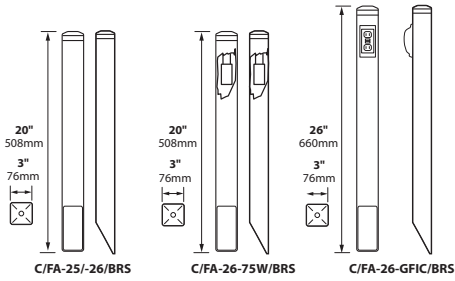

DOWN LIGHTS: Add -D suffix to end of catalog number for down light without weep holes.

ORDERING INFORMATION

CATALOG NO.	DESCRIPTION	LAMP	SHIP WEIGHT
DL-20-NL-BLT	Cast Aluminum PAR20 Bullet	None	2.0 lbs.
DL-20-NL-BRS	Cast Brass PAR20 Bullet	None	3.0 lbs.
CDL-20-NL	Composite PAR20 Bullet	None	2.0 lbs.
DL-20-NL-EC-BLT	Cast Aluminum PAR20 Bullet, Extension Collar, Convex Lens	None	3.0 lbs.
DL-20-NL-EC-BRS	Cast Brass PAR20 Bullet, Extension Collar, Convex Lens	None	4.0 lbs.
CDL-20-NL-EC	Composite PAR20 Bullet, Extension Collar, Convex Lens	None	3.0 lbs.
DL-20-NL-AC-BLT	Cast Aluminum PAR20 Bullet, Angle Collar, No Lens	None	3.0 lbs.
DL-20-NL-AC-BRS	Cast Brass PAR20 Bullet, Angle Collar No Lens	None	5.0 lbs.
CDL-20-NL-AC	Composite PAR20 Bullet, Angle Collar No Lens	None	3.0 lbs.
DL-20-NL-ACL-BLT	Cast Aluminum PAR20 Bullet, Angle Collar, Convex Lens	None	3.0 lbs.
DL-20-NL-ACL-BRS	Cast Brass PAR20 Bullet, Angle Collar Convex Lens	None	5.0 lbs.
CDL-20-NL-ACL	Composite PAR20 Bullet, Angle Collar Convex Lens	None	3.0 lbs.

DL-20-NL Spec Sheet 111021

DL-20-NL

DL-20-NL-EC

DL-20-NL-AC

DL-20-NL-AC-BAR
mounted on
FA-26-BAR

-EC & -AC Models
with Lens

JOB INFORMATION

Type:	Date:
Job Name:	
Cat. No.:	
Lamp(s):	
Specifier:	
Contractor:	
Notes:	

FOCUS INDUSTRIES INC.
25301 COMMERCE CENTRE DRIVE
LAKE FOREST, CA 92630

www.focusindustries.com
sales@focusindustries.com
(949) 830-1350 • FAX (949) 830-3390

BRASS & COPPER ONLY

120V PAR20 DIRECTIONAL DL-20-NL-SERIES

TYPE

MOUNTING ACCESSORIES

FA-111-TREE
(10"-41")

FA-22-TREE
(10"-41")

FA-111

STEM EXTENSIONS
 -BRS = Brass Models (Arrow: couplers)