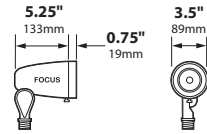

120V PAR20 DIRECTIONAL DL-20-NL-SERIES

TYPE

SPECIFICATIONS

CONSTRUCTION: Cast aluminum, cast brass or composite bullet; matching heavy duty cast aluminum, brass or composite adjustable swivel

NOTE: Weep holes standard in bottom of fixture body to allow water to flow through when using outdoor rated PAR20 lamps without fixture lens and to allow air flow for high temperature PAR20 lamps. See DOWN LIGHTS note below for down light applications.

LENS: None supplied on standard model and -AC model. High impact clear tempered convex glass included on -EC models and as an option on -AC models (add -L)

O-RING: High temperature red silicone

LAMP SUPPLIED: None. Use only outdoor rated PAR20 lamps (50w max)

LAMP OPTIONS: We recommend 9w PAR20 Arrow LED with 50,000 hour average rating.

SOCKET: High temperature ceramic medium base with 250°C silicone lead wires

WIRING: Standard 120v Black, White and Ground 9" lead wires

MOUNTING: None supplied. See Mounting Accessories below for options

FINISH: Aluminum-Black texture polyester powder coat. Optional finishes available. Brass-Unfinished brass. Optional finishes available.

DOWN LIGHTS: Add -D suffix to end of catalog number for down light without weep holes.

ORDERING INFORMATION