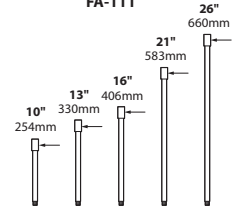

DOWN LIGHTS: Add -D suffix to end of catalog number for down light without weep holes.

ORDERING INFORMATION

CATALOG NO.	DESCRIPTION	LAMP	SHIP WEIGHT
DL-20-NL-BLT	Cast Aluminum PAR20 Bullet	None	2.0 lbs.
DL-20-NL-BRS	Cast Brass PAR20 Bullet	None	3.0 lbs.
CDL-20-NL	Composite PAR20 Bullet	None	2.0 lbs.
DL-20-NL-EC-BLT	Cast Aluminum PAR20 Bullet, Extension Collar, Convex Lens	None	3.0 lbs.
DL-20-NL-EC-BRS	Cast Brass PAR20 Bullet, Extension Collar, Convex Lens	None	4.0 lbs.
CDL-20-NL-EC	Composite PAR20 Bullet, Extension Collar, Convex Lens	None	3.0 lbs.
DL-20-NL-AC-BLT	Cast Aluminum PAR20 Bullet, Angle Collar, No Lens	None	3.0 lbs.
DL-20-NL-AC-BRS	Cast Brass PAR20 Bullet, Angle Collar No Lens	None	5.0 lbs.
CDL-20-NL-AC	Composite PAR20 Bullet, Angle Collar No Lens	None	3.0 lbs.
DL-20-NL-ACL-BLT	Cast Aluminum PAR20 Bullet, Angle Collar, Convex Lens	None	3.0 lbs.
DL-20-NL-ACL-BRS	Cast Brass PAR20 Bullet, Angle Collar Convex Lens	None	5.0 lbs.
CDL-20-NL-ACL	Composite PAR20 Bullet, Angle Collar Convex Lens	None	3.0 lbs.

DL-20-NL Spec Sheet 111021

DL-20-NL

DL-20-NL-EC

DL-20-NL-AC

DL-20-NL-AC-BAR
mounted on
FA-26-BAR

-EC & -AC Models
with Lens

JOB INFORMATION

Type:	Date:
Job Name:	
Cat. No.:	
Lamp(s):	
Specifier:	
Contractor:	
Notes:	

TYPE

MOUNTING ACCESSORIES

FA-111-TREE
(10"-41")

FA-22-TREE
(10"-41")

FA-111

STEM EXTENSIONS
 -BRS = Brass Models (Arrow: couplers)