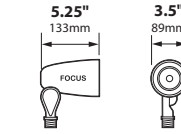

120V PAR20 DIRECTIONAL DL-20-NL-SERIES

TYPE

SPECIFICATIONS

CONSTRUCTION: Cast aluminum, cast brass or composite bullet; matching heavy duty cast aluminum, brass or composite adjustable swivel

NOTE: Weep holes standard in bottom of fixture body to allow water to flow through when using outdoor rated PAR20 lamps without fixture lens and to allow air flow for high temperature PAR20 lamps. See DOWN LIGHTS note below for down light applications.

LENS: None supplied on standard model and -AC model. High impact clear tempered convex glass included on -EC models and as an option on -AC models (add -L)

O-RING: High temperature red silicone

LAMP SUPPLIED: None. Use only outdoor rated PAR20 lamps (50w max)

LAMP OPTIONS: We recommend 9w PAR20 Arrow LED with 50,000 hour average rating.

SOCKET: High temperature ceramic medium base with 250°C silicone lead wires

WIRING: Standard 120v Black, White and Ground 9" lead wires

MOUNTING: None supplied. See Mounting Accessories below for options

FINISH: Aluminum-Black texture polyester powder coat. Optional finishes available. Brass-Unfinished brass. Optional finishes available.

DOWN LIGHTS: Add -D suffix to end of catalog number for down light without weep holes.

ORDERING INFORMATION