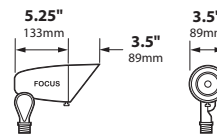

DL-20-NL-EC

DL-20-NL-AC