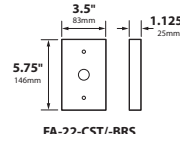

DOWN LIGHTS: Add -D suffix to end of catalog number for down light without weep holes.

ORDERING INFORMATION

CATALOG NO.	DESCRIPTION	LAMP	SHIP WEIGHT
DL-20-NL-BLT	Cast Aluminum PAR20 Bullet	None	2.0 lbs.
DL-20-NL-BRS	Cast Brass PAR20 Bullet	None	3.0 lbs.
CDL-20-NL	Composite PAR20 Bullet	None	2.0 lbs.
DL-20-NL-EC-BLT	Cast Aluminum PAR20 Bullet, Extension Collar, Convex Lens	None	3.0 lbs.
DL-20-NL-EC-BRS	Cast Brass PAR20 Bullet, Extension Collar, Convex Lens	None	4.0 lbs.
CDL-20-NL-EC	Composite PAR20 Bullet, Extension Collar, Convex Lens	None	3.0 lbs.
DL-20-NL-AC-BLT	Cast Aluminum PAR20 Bullet, Angle Collar, No Lens	None	3.0 lbs.
DL-20-NL-AC-BRS	Cast Brass PAR20 Bullet, Angle Collar No Lens	None	5.0 lbs.
CDL-20-NL-AC	Composite PAR20 Bullet, Angle Collar No Lens	None	3.0 lbs.
DL-20-NL-ACL-BLT	Cast Aluminum PAR20 Bullet, Angle Collar, Convex Lens	None	3.0 lbs.
DL-20-NL-ACL-BRS	Cast Brass PAR20 Bullet, Angle Collar Convex Lens	None	5.0 lbs.
CDL-20-NL-ACL	Composite PAR20 Bullet, Angle Collar Convex Lens	None	3.0 lbs.

DL-20-NL Spec Sheet 111021

DL-20-NL

DL-20-NL-EC

DL-20-NL-AC

DL-20-NL-AC-BAR
mounted on
FA-26-BAR

-EC & -AC Models
with Lens

JOB INFORMATION

Type:	Date:
Job Name:	
Cat. No.:	
Lamp(s):	
Specifier:	
Contractor:	
Notes:	

FOCUS INDUSTRIES INC.
25301 COMMERCE CENTRE DRIVE
LAKE FOREST, CA 92630

www.focusindustries.com
sales@focusindustries.com
(949) 830-1350 • FAX (949) 830-3390

BRASS & COPPER ONLY

120V PAR20 DIRECTIONAL DL-20-NL-SERIES

TYPE

MOUNTING ACCESSORIES

FA-111-TREE
(10"-41")

FA-22-TREE
(10"-41")

FA-111

STEM EXTENSIONS
 -BRS = Brass Models (Arrow: couplers)