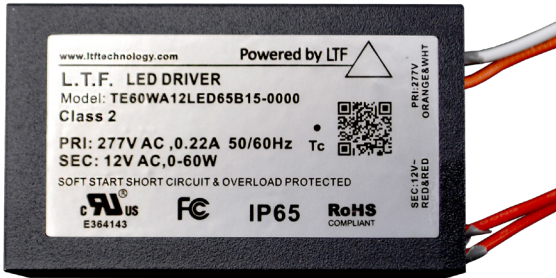

277V AC

OUTPUT VOLTAGE

12V AC

DIMMABLE

Yes (ELV or Triac Dimmer)

POTTED

Yes

CASE

Orange (L) / White (N)

OUTPUT WIRE COLOR

Red (No Polarity)

INSTALLATION

Must be installed inside NEMA Type 6 outdoor electrical enclosure

WARRANTY

3 Years

LISTINGS

IP65, UL8750, FCC Compliant

ADDITIONAL INFORMATION

Soft start short circuit and overload protection

MAX DISTANCE TO LED

25ft Max distance from fixture, with 18/2 wire

DIMENSIONS

FOCUS INDUSTRIES INC.
25301 COMMERCENTRE DRIVE
LAKE FOREST, CA. 92630
949.830.1350 | TOLL FREE: 888.882.1350
WWW.FOCUSINDUSTRIES.COM