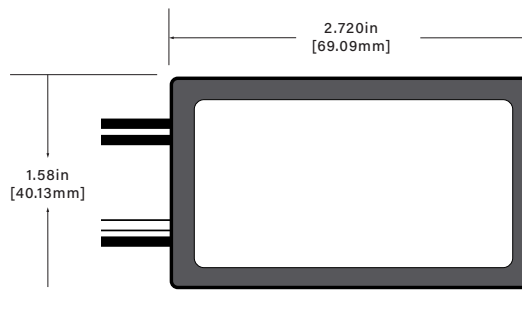

Fully isolated plastic

DIMENSIONS

2.25"(w) x 1.28"(h) x 0.85"(d)

INPUT WIRE SIZE

18 AWG, 6.00" Length

OUTPUT WIRE SIZE

18 AWG, 6.00" Length

INPUT WIRE COLOR

Orange (L) / White (N)

OUTPUT WIRE COLOR

Red (No Polarity)

INSTALLATION

Must be installed inside NEMA Type 6 outdoor electrical enclosure

WARRANTY

3 Years

LISTINGS

IP65, UL8750, FCC Compliant

ADDITIONAL INFORMATION

Soft start short circuit and overload protection

MAX DISTANCE TO LED

25ft Max distance from fixture, with 18/2 wire

DIMENSIONS

FOCUS INDUSTRIES INC.
25301 COMMERCENTRE DRIVE
LAKE FOREST, CA. 92630
949.830.1350 | TOLL FREE: 888.882.1350
WWW.FOCUSINDUSTRIES.COM