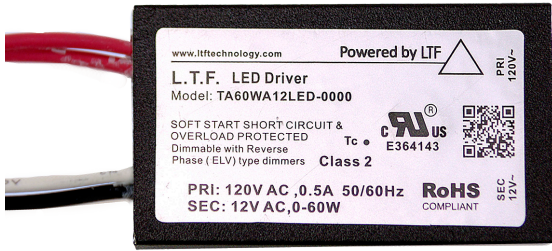

FOCUS DRIVERS

HW1260LED DRIVER

PROJECT:

TYPE:

DATE:

CATALOG NUMBER:

CATALOG ORDER LOGIC

EXAMPLE: HW1260LED

OUTPUT POWER

Up to 60W

INPUT VOLTAGE

120V AC

OUTPUT VOLTAGE

12V AC

DIMMABLE

Yes (ELV or Triac Dimmer)

POTTED

Yes

CASE

Fully isolated plastic

DIMENSIONS

2.25"(w) x 1.28"(h) x 0.85"(d)

INPUT WIRE SIZE

18 AWG, 6.00" Length

WARRANTY

3 Years

LISTINGS

IP65, UL8750, FCC Compliant

ADDITIONAL INFORMATION

Soft start short circuit and overload protection

MAX DISTANCE TO LED

25ft Max distance from fixture, with 18/2 wire