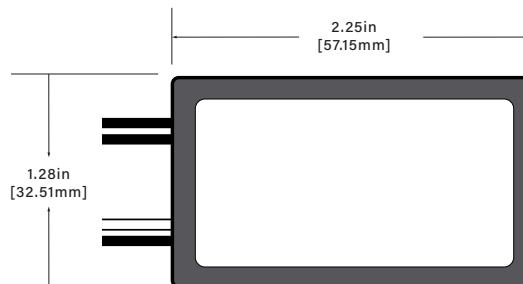

DIMENSIONS

FOCUS INDUSTRIES INC.
25301 COMMERCENTRE DRIVE
LAKE FOREST, CA. 92630
949.830.1350 | TOLL FREE: 888.882.1350
WWW.FOCUSINDUSTRIES.COM