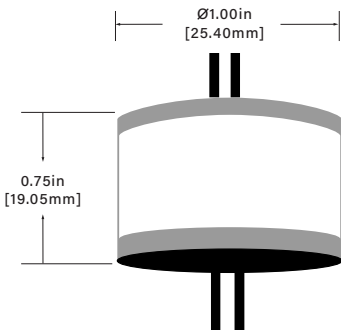

DIMENSIONS

FOCUS INDUSTRIES INC.

25301 COMMERCENTRE DRIVE
LAKE FOREST, CA. 92630
949.830.1350 | TOLL FREE: 888.882.1350
WWW.FOCUSINDUSTRIES.COM

DESIGNED
MANUFACTURED
IN THE USA