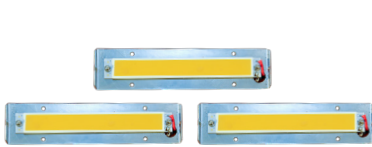

OUTPUT WIRE SIZE

18 AWG, 6.00" Length

INPUT WIRE COLOR

Brown (L) / Blue (N)

OUTPUT WIRE COLOR

Red (+) / Black (-)

INSTALLATION

Must be installed inside NEMA Type 6 outdoor electrical enclosure within 25ft of fixture, with 18/2 wire

WARRANTY

3 Years

LISTINGS

IP64, UL8750, FCC Compliant

ADDITIONAL INFORMATION

For 4w / 5w / 8w LED Panels

MAX DISTANCE TO LED

25 ft Max distance. 18/2 wire

DIMENSIONS

Powers a up to (4)
4w Round LED Panels

Powers a up to (4)
4w LED Panels

Powers a up to (3)
5w LED Panels

Powers a up to (2)
8w Round LED Panels

Powers a up to (2)
8w LED Panels

Powers a up to (1)
12w LED Panels