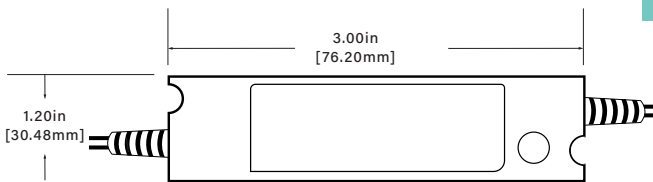

POTTED

No

CASE

Fully isolated plastic

DIMENSIONS

6.00"(w) x 1.50"(h) x 1.10"(d)

INPUT WIRE SIZE

18 AWG, 6.00" Length

OUTPUT WIRE SIZE

18 AWG, 6.00" Length

INPUT WIRE COLOR

Brown (L) / Blue (N)

OUTPUT WIRE COLOR

Red (+) / Black (-)

INSTALLATION

Must be installed inside NEMA Type 6 outdoor electrical enclosure within 25ft of fixture, with 18/2 wire

WARRANTY

3 Years

LISTINGS

IP64, UL8750, FCC Compliant

ADDITIONAL INFORMATION

For 4w / 5w / 8w LED Panels

MAX DISTANCE TO LED

25 ft Max distance. 18/2 wire

DIMENSIONS

Powers a up to (4)
4w Round LED Panels

Powers a up to (4)
4w LED Panels

Powers a up to (3)
5w LED Panels

Powers a up to (2)
8w Round LED Panels

Powers a up to (2)
8w LED Panels

Powers a up to (1)
12w LED Panels