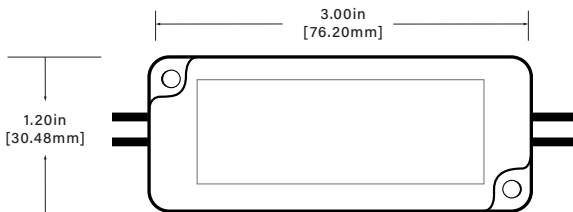

DIMENSIONS

ADDITIONAL INFORMATION

For 8w LED Panels
Up to 10w power output at 350mA
Can power multiple LEDs
Fits inside J-Boxes and some Canopies

FOCUS INDUSTRIES INC.
25301 COMMERCENTRE DRIVE
LAKE FOREST, CA. 92630
949.830.1350 | TOLL FREE: 888.882.1350
WWW.FOCUSINDUSTRIES.COM