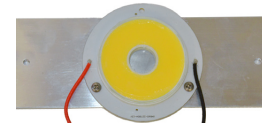

Powers 8w LED Panel round