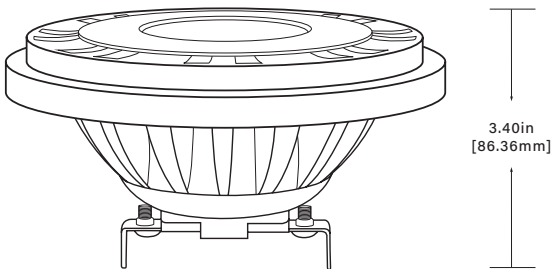

DIMENSIONS

Dimensions Shown

PAR36 Terminal Lug

SPECIFICATIONS

INTERNALS	VOLTAGE	12V
	WATTAGE	13W (Equivalent to 120W Halogen)
	LUMENS	1150LM
	CCT	3000K
	CRI	85
	DIMMABLE	To 10% (with Triac Dimmer)
	POWER FACTOR	90%
	RATED LIFE	25,000 Hrs

FOCUS INDUSTRIES INC.
25301 COMMERCENTRE DRIVE
LAKE FOREST, CA. 92630
949.830.1350 | TOLL FREE: 888.882.1350
WWW.FOCUSINDUSTRIES.COM