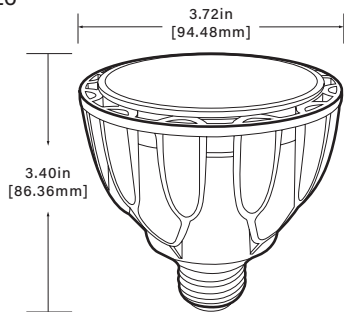

LED

TYPE

P30 (PAR30 E26)

VOLTAGE

120 (Dimmable)

BEAM ANGLE

- 15 L152 (15° Beam Angle)
- 36 L154 (36° Beam Angle)

ADDITIONAL INFORMATION

DIMENSIONS

Dimensions Shown

PAR30 E26

277 VERSION (NON-DIMMABLE)

BEAM ANGLES

- 15° L148
- 36° L150

SPECIFICATIONS

INTERNALS	VOLTAGE	120V - 277V
	WATTAGE	10W (Equivalent to 90W Halogen)
	LUMENS	1000LM
	CCT	3000K
	CRI	85
	DIMMABLE	To 10% (120V AC Only)
	POWER FACTOR	90%
	RATED LIFE	25,000 Hrs