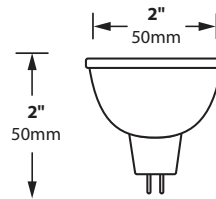

ARROW LED FL-LED-MR16-SS5WTF

TYPE

GO GREEN

TURTLE FRIENDLY

12v Only
5w MR16 PLUG & PLAY LED FOR GU5.3 BI-PIN SOCKETS
COMPATIBLE WITH MOST 12v MR16 ENCLOSED FIXTURES

- Long Life - 40,000 Hours L7 Average Rating (rated life to 70% initial light output)
- 590nm-595nm Wavelength
- 5w, 150 Lumens
- 1700K-1850K Amber (Turtle Friendly)
- Mercury Free
- Wide Input Voltage Range of 9v - 15v
- Dimmable
- Power Factor >90%
- 3 Year Limited Warranty
- RoHS Compliant - Energy Efficient - Environmentally Friendly
- ETL/cETL/CE Certified
- Available in 36° / 80°
- Must be installed in sealed fixture
- 12v LEDs can be powered by a AC magnetic transformer and/or electronic AC driver/transformer

ORDERING INFORMATION

CATALOG NO.	WATTAGE	VOLTAGE	VOLTAGE RANGE	LUMEN OUTPUT	COLOR TEMP.	BEAM ANGLE	BASE
FL-LED-MR16SS5W36TF	5w	12v	9v - 15v	150	1700K-1850K Amber	FL 36°	GU5.3 Bi-Pin