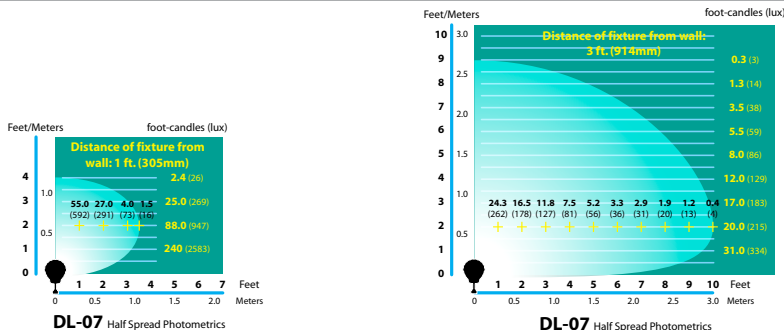

LIGHT DISTRIBUTIONS AND PHOTOMETRICS

JOB INFORMATION

Type: _____ Date: _____

Job Name: _____

Cat. No.: _____

Lamp(s): _____

Specifier: _____

Contractor: _____

Notes: _____

FOCUS INDUSTRIES INC.
25301 COMMERCENTRE DRIVE
LAKE FOREST, CA 92630

www.focusindustries.com
sales@focusindustries.com
(949) 830-1350 • FAX (949) 830-3390

Black Texture (Standard)	Anique Verde	Bronze Texture	Camel	White Texture	Hunter Texture	Rust	Weathered Iron	Weathered Brown	Stucco	Rubbed Verde	Chrome Powder	Acid Rust	Acid Verde	Black Acid Treatment
-BLT	-ATV	-BRT	-CAM	-WTX	-HTX	-RST	-WIR	-WBR	-STU	-RBV	-CPR	-BAR/CAR	-BAV/CAV	-BAT