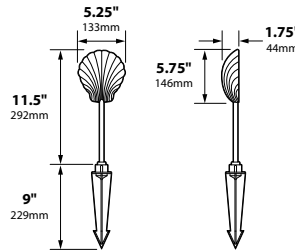

ORDERING INFORMATION

CATALOG NO.	DESCRIPTION	LAMP	EST. SHIP WEIGHT
DL-07-DC-LED3SSBLT	Cast Aluminum Flood	3w Omni Super Saver LED	2.0 lbs.
DL-07-DC-LED3SSBRS	Cast Brass Flood	3w Omni Super Saver LED	2.0 lbs.