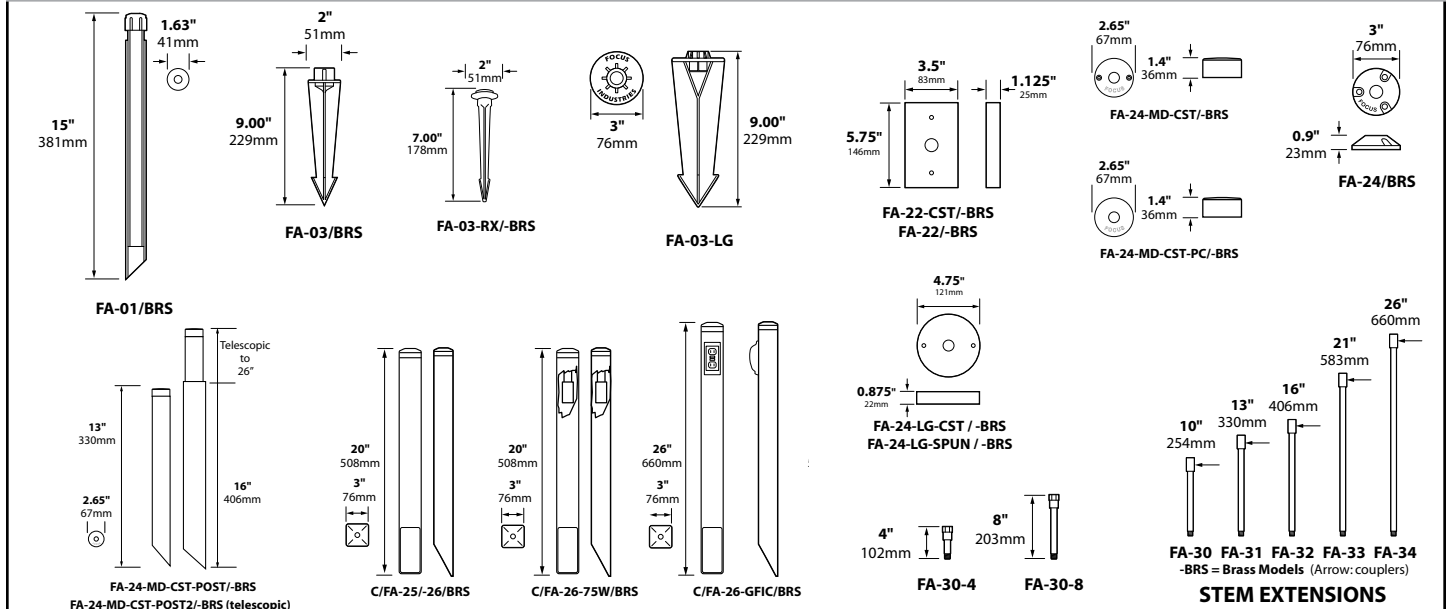

MOUNTING ACCESSORIES