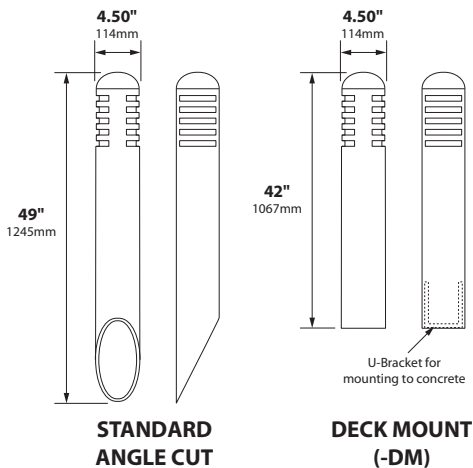

2900K - 3000K Warm White Color or 5200K Cool White (Add "52" after "LEDP" in part number)

350 Lumens at 3000K / 380 Lumens at 5200K

CRI 85 (Color Rendering Index)

ORDERING INFORMATION

CATALOG NO.	DESCRIPTION	LAMP	SHIP WEIGHT
AL-08-LG-LEDP4W12-BLT	12v Black ABS 4.50" Bollard	2 X 4W LED	4.0 lbs.
AL-08-LG-LEDP4W120-BLT	120v Black ABS 4.50" Bollard	2 X 4W LED	4.0 lbs.
AL-08-LG-AL-LEDP4W12-BLT	12v Aluminum 4.50" Bollard	2 X 4W LED	4.0 lbs.
AL-08-LG-AL-LEDP4W120-BLT	120v Aluminum 4.50" Bollard	2 X 4W LED	4.0 lbs.
AL-08-LG-AL-LEDP4W12-BRS	12v Brass 4.50" Bollard	2 X 4W LED	8.0 lbs.
AL-08-LG-AL-LEDP4W120-BRS	120v Brass 4.50" Bollard	2 X 4W LED	8.0 lbs.