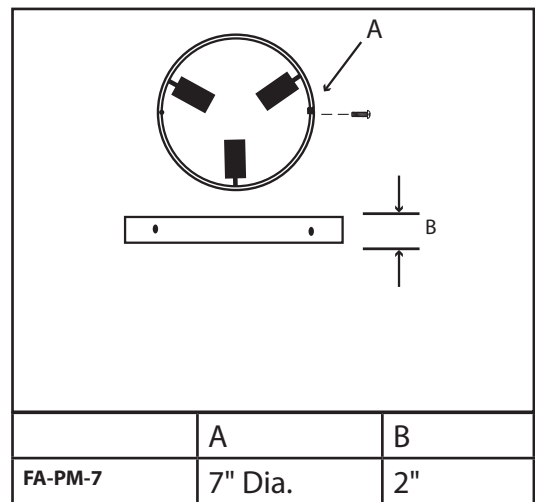

MOUNTING ACCESSORIES FA-PM POLE MOUNT RING

TYPE

SPECIFICATIONS

CONSTRUCTION: Aluminum or brass tree ring, 7" diameter.
Fits pole diameter of 5" and accommodates up to 2 fixtures
Optional diameters available.

MOUNTING: 3x 3/8" x 6" SS Hex Bolts (to secure to flag pole)
2x 3/8" x 1.5" SS Hex Bolts (closes ring)
2x 1/2" NPS fittings (secures two fixtures)

FINISH:
Aluminum - Black Texture (-BLT) or Bronze Texture (-BRT) powder coat
Brass - Unfinished (-BRS) or Acid Rust (-BAR)

Note: All fixtures, LED drivers and transformers sold separately

Tools Required: Phillips #2 screwdriver

FA-PM-7-2H-12V-CPR
w/ 2x DL-45-LEDMCPR

ORDERING INFORMATION

CATALOG NO.	DESCRIPTION	SHIP WEIGHT
12v		
FA-PM-7-2H-12V-BLT	7" 12v Aluminum pole ring w/ 2, 12v fixture hubs	5.0 lbs
120v		
FA-PM-7-2H-120V-BLT	7" 120v Aluminum pole ring w/ 2, 120v fixture hubs	5.0 lbs.
12v		
FA-PM-7-2H-12V-BRS	7" 12v Brass pole ring w/ 2, 12v fixture hubs	5.0 lbs
120v		
FA-PM-7-2H-120V-BRS	7" 120v Brass pole ring w/ 2, 120v fixture hubs	5.0 lbs.