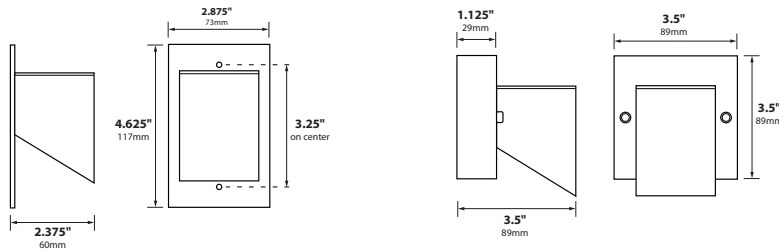

SL-57-C

ORDERING INFORMATION

CATALOG NO.	DESCRIPTION	LAMP	SHIP WEIGHT
SL-57-CLEDP412VBLT	Aluminum Surface Light, canopy, 12v driver	4w LED panel	1.0 lbs.
SL-57-CLEDP212VBLT	Aluminum Surface Light, canopy, 12v driver	2w LED panel	1.0 lbs.
SL-57-CLEDP412VBRS	Brass Surface Light, canopy, 12v driver	4w LED panel	2.0 lbs.
SL-57-CLEDP212VBRS	Brass Surface Light, canopy, 12v driver	2w LED panel	2.0 lbs.
SL-57-JLEDP412VBLT	Aluminum J-box cover Light, 12v driver	4w LED panel	1.0 lbs.
SL-57-JLEDP212VBLT	Aluminum J-box cover Light, 12v driver	2w LED panel	1.0 lbs.
SL-57-JLEDP412VBRS	Brass J-box cover Light, 12v driver	4w LED panel	2.0 lbs.
SL-57-JLEDP212VBRS	Brass J-box cover Light, 12v driver	2w LED panel	2.0 lbs.

Note: For 120v models change "12V" in part number to "120V"

SL-57-J