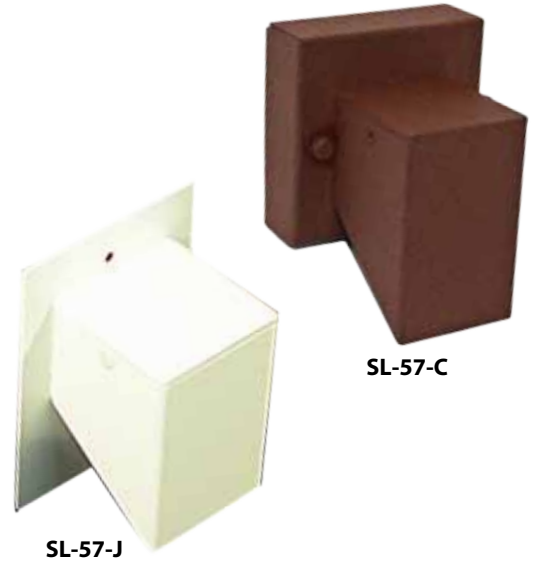

LED SURFACE MOUNT LIGHTS SL-57 SERIES

TYPE

SPECIFICATIONS

CONSTRUCTION:

SL-57-C: Extruded square aluminum or brass housing with matching canopy

SL-57-J: Extruded square aluminum or brass housing with matching back plate for mounting over single gang junction boxes

120V DRIVER: 6w 350mA output, 120-277AC input

SOCKET: None - LED is hard wired inside fixture

WIRING: Black 3 foot 18/2 zip cord from base of fixture (12v only)

For 25 foot 16/2 fixture lead wire add -25F to catalog number.

120v: Standard black, white, green

MOUNTING: SL-57-C: Mounting plate with hardware and color matching thumb screws

SL-57-J: Two matching screws

FINISH: Aluminum - Black texture polyester powder coat. Optional finishes available

Brass - Unfinished brass. Optional finishes available

ORDERING INFORMATION

CATALOG NO.	DESCRIPTION	LAMP	SHIP WEIGHT
SL-57-CLEDP412VBLT	Aluminum Surface Light, canopy, 12v driver	4w LED panel	1.0 lbs.
SL-57-CLEDP212VBLT	Aluminum Surface Light, canopy, 12v driver	2w LED panel	1.0 lbs.
SL-57-CLEDP412VBRS	Brass Surface Light, canopy, 12v driver	4w LED panel	2.0 lbs.
SL-57-CLEDP212VBRS	Brass Surface Light, canopy, 12v driver	2w LED panel	2.0 lbs.
SL-57-JLEDP412VBLT	Aluminum J-box cover Light, 12v driver	4w LED panel	1.0 lbs.
SL-57-JLEDP212VBLT	Aluminum J-box cover Light, 12v driver	2w LED panel	1.0 lbs.
SL-57-JLEDP412VBRS	Brass J-box cover Light, 12v driver	4w LED panel	2.0 lbs.
SL-57-JLEDP212VBRS	Brass J-box cover Light, 12v driver	2w LED panel	2.0 lbs.